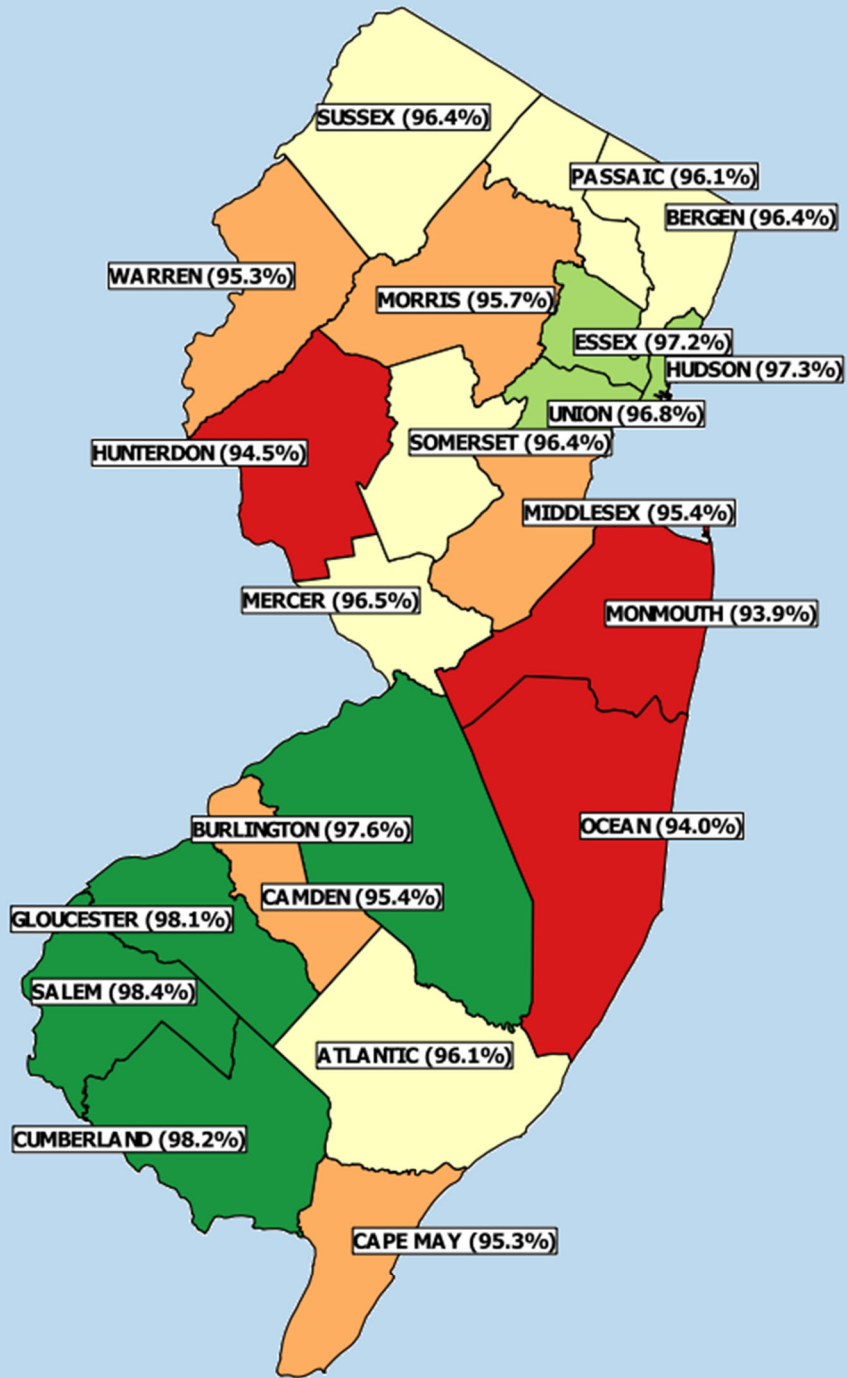

# Kindergarten Vaccination Rates by County – 2018 ASR

- Green – Highest Vaccination Rates
- Light Green – Second Highest Rates
- Yellow – Middle Rates
- Orange – Second Lowest Rates
- Red – Lowest Rates