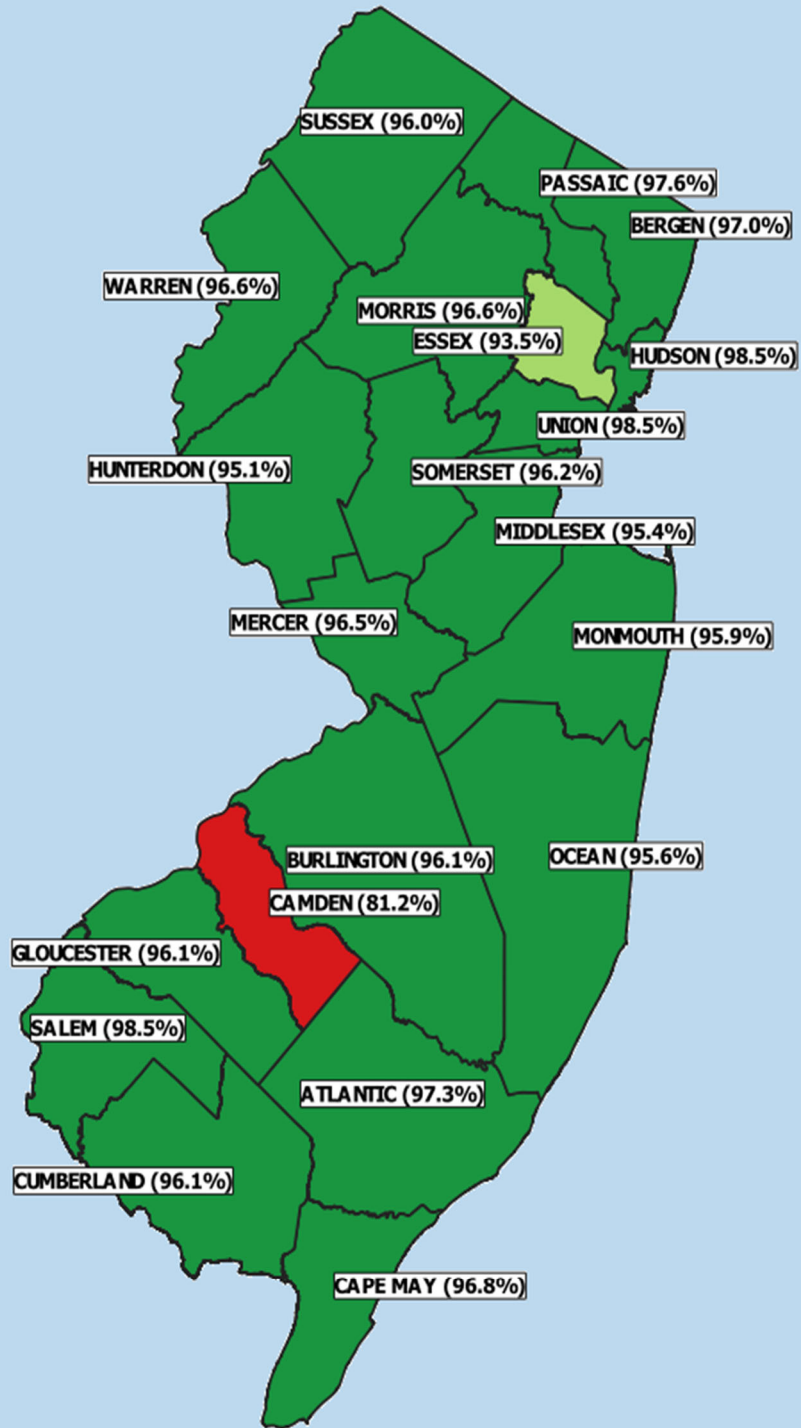

# Grade Six Vaccination Rates by County – 2019 Audit

- Green – Highest Vaccination Rates
- Light Green – Second Highest Rates
- Yellow – Middle Rates
- Orange – Second Lowest Rates
- Red – Lowest Rates