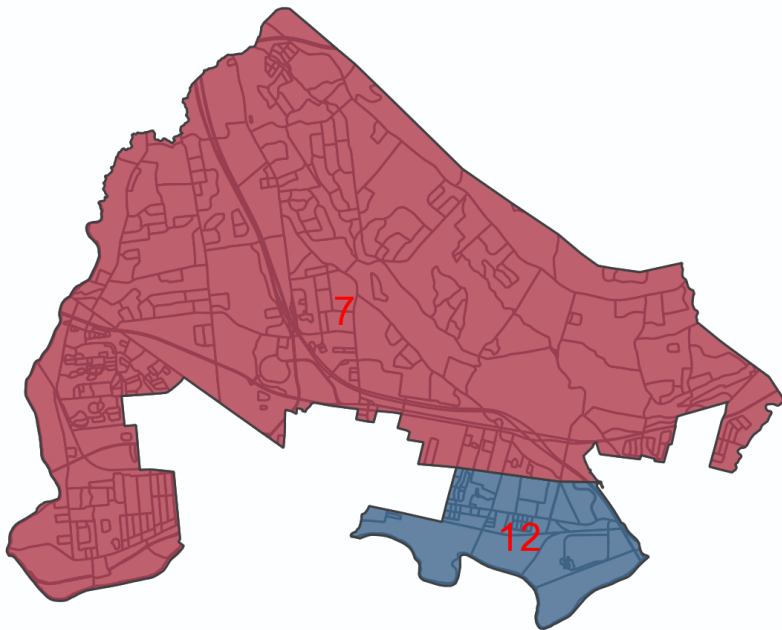

New Jersey Congressional Districts 2022-2031

Bridgewater

Adopted by the New Jersey Congressional Redistricting Commission on December 22, 2021

0 0.4 0.8 1.2 mi