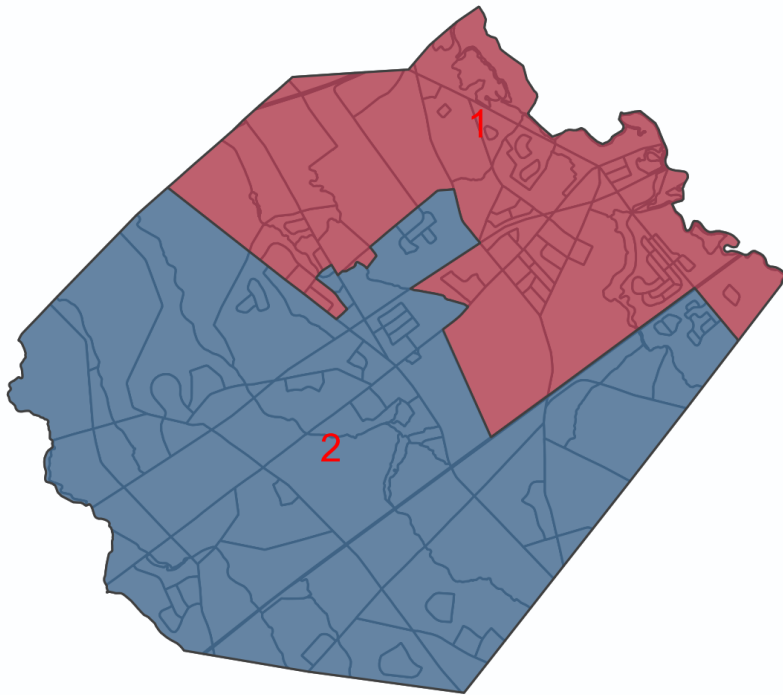

New Jersey Congressional Districts 2022-2031

East Greenwich

Adopted by the New Jersey Congressional Redistricting Commission on December 22, 2021

0 0.2 0.4 0.8 mi