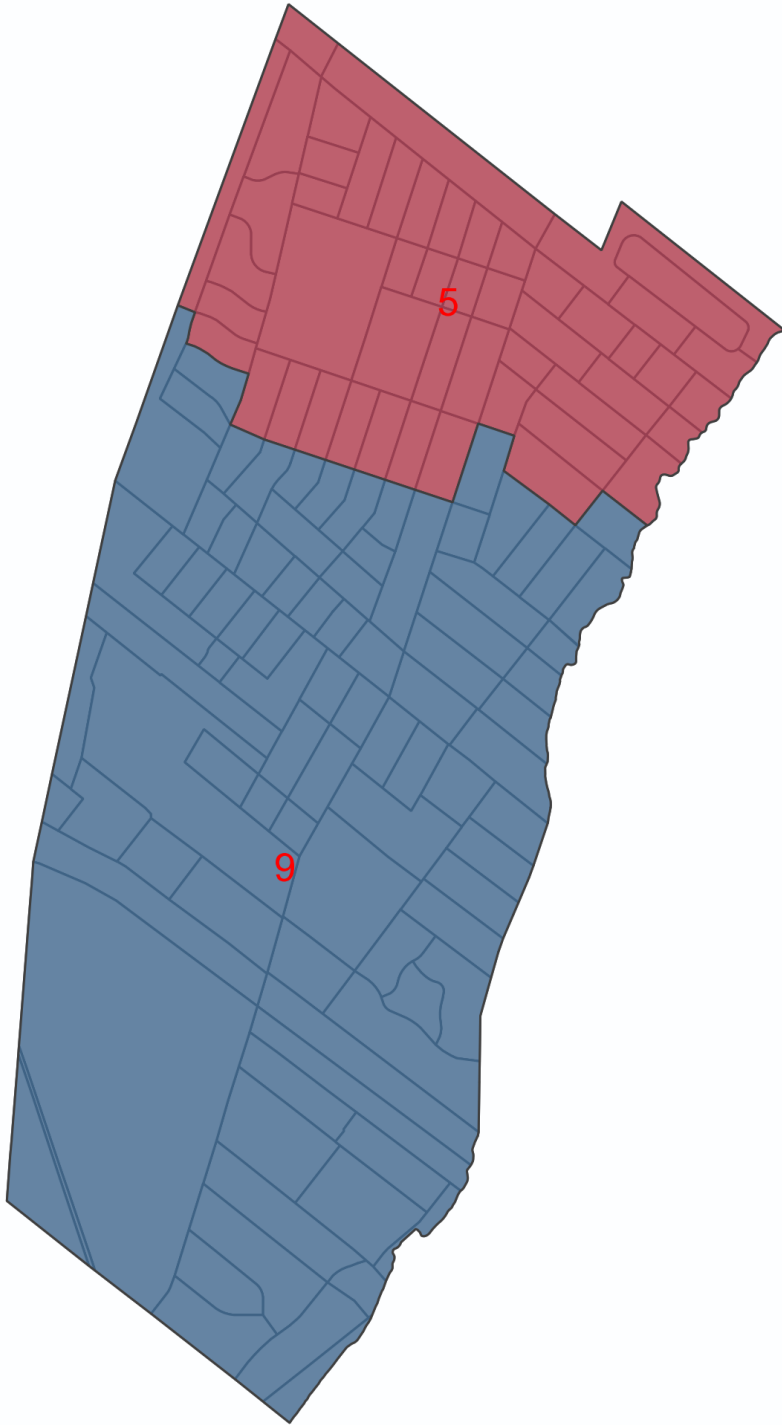

New Jersey Congressional Districts 2022-2031

Maywood

Adopted by the New Jersey Congressional Redistricting Commission on December 22, 2021

0 0.06 0.12 0.18 mi