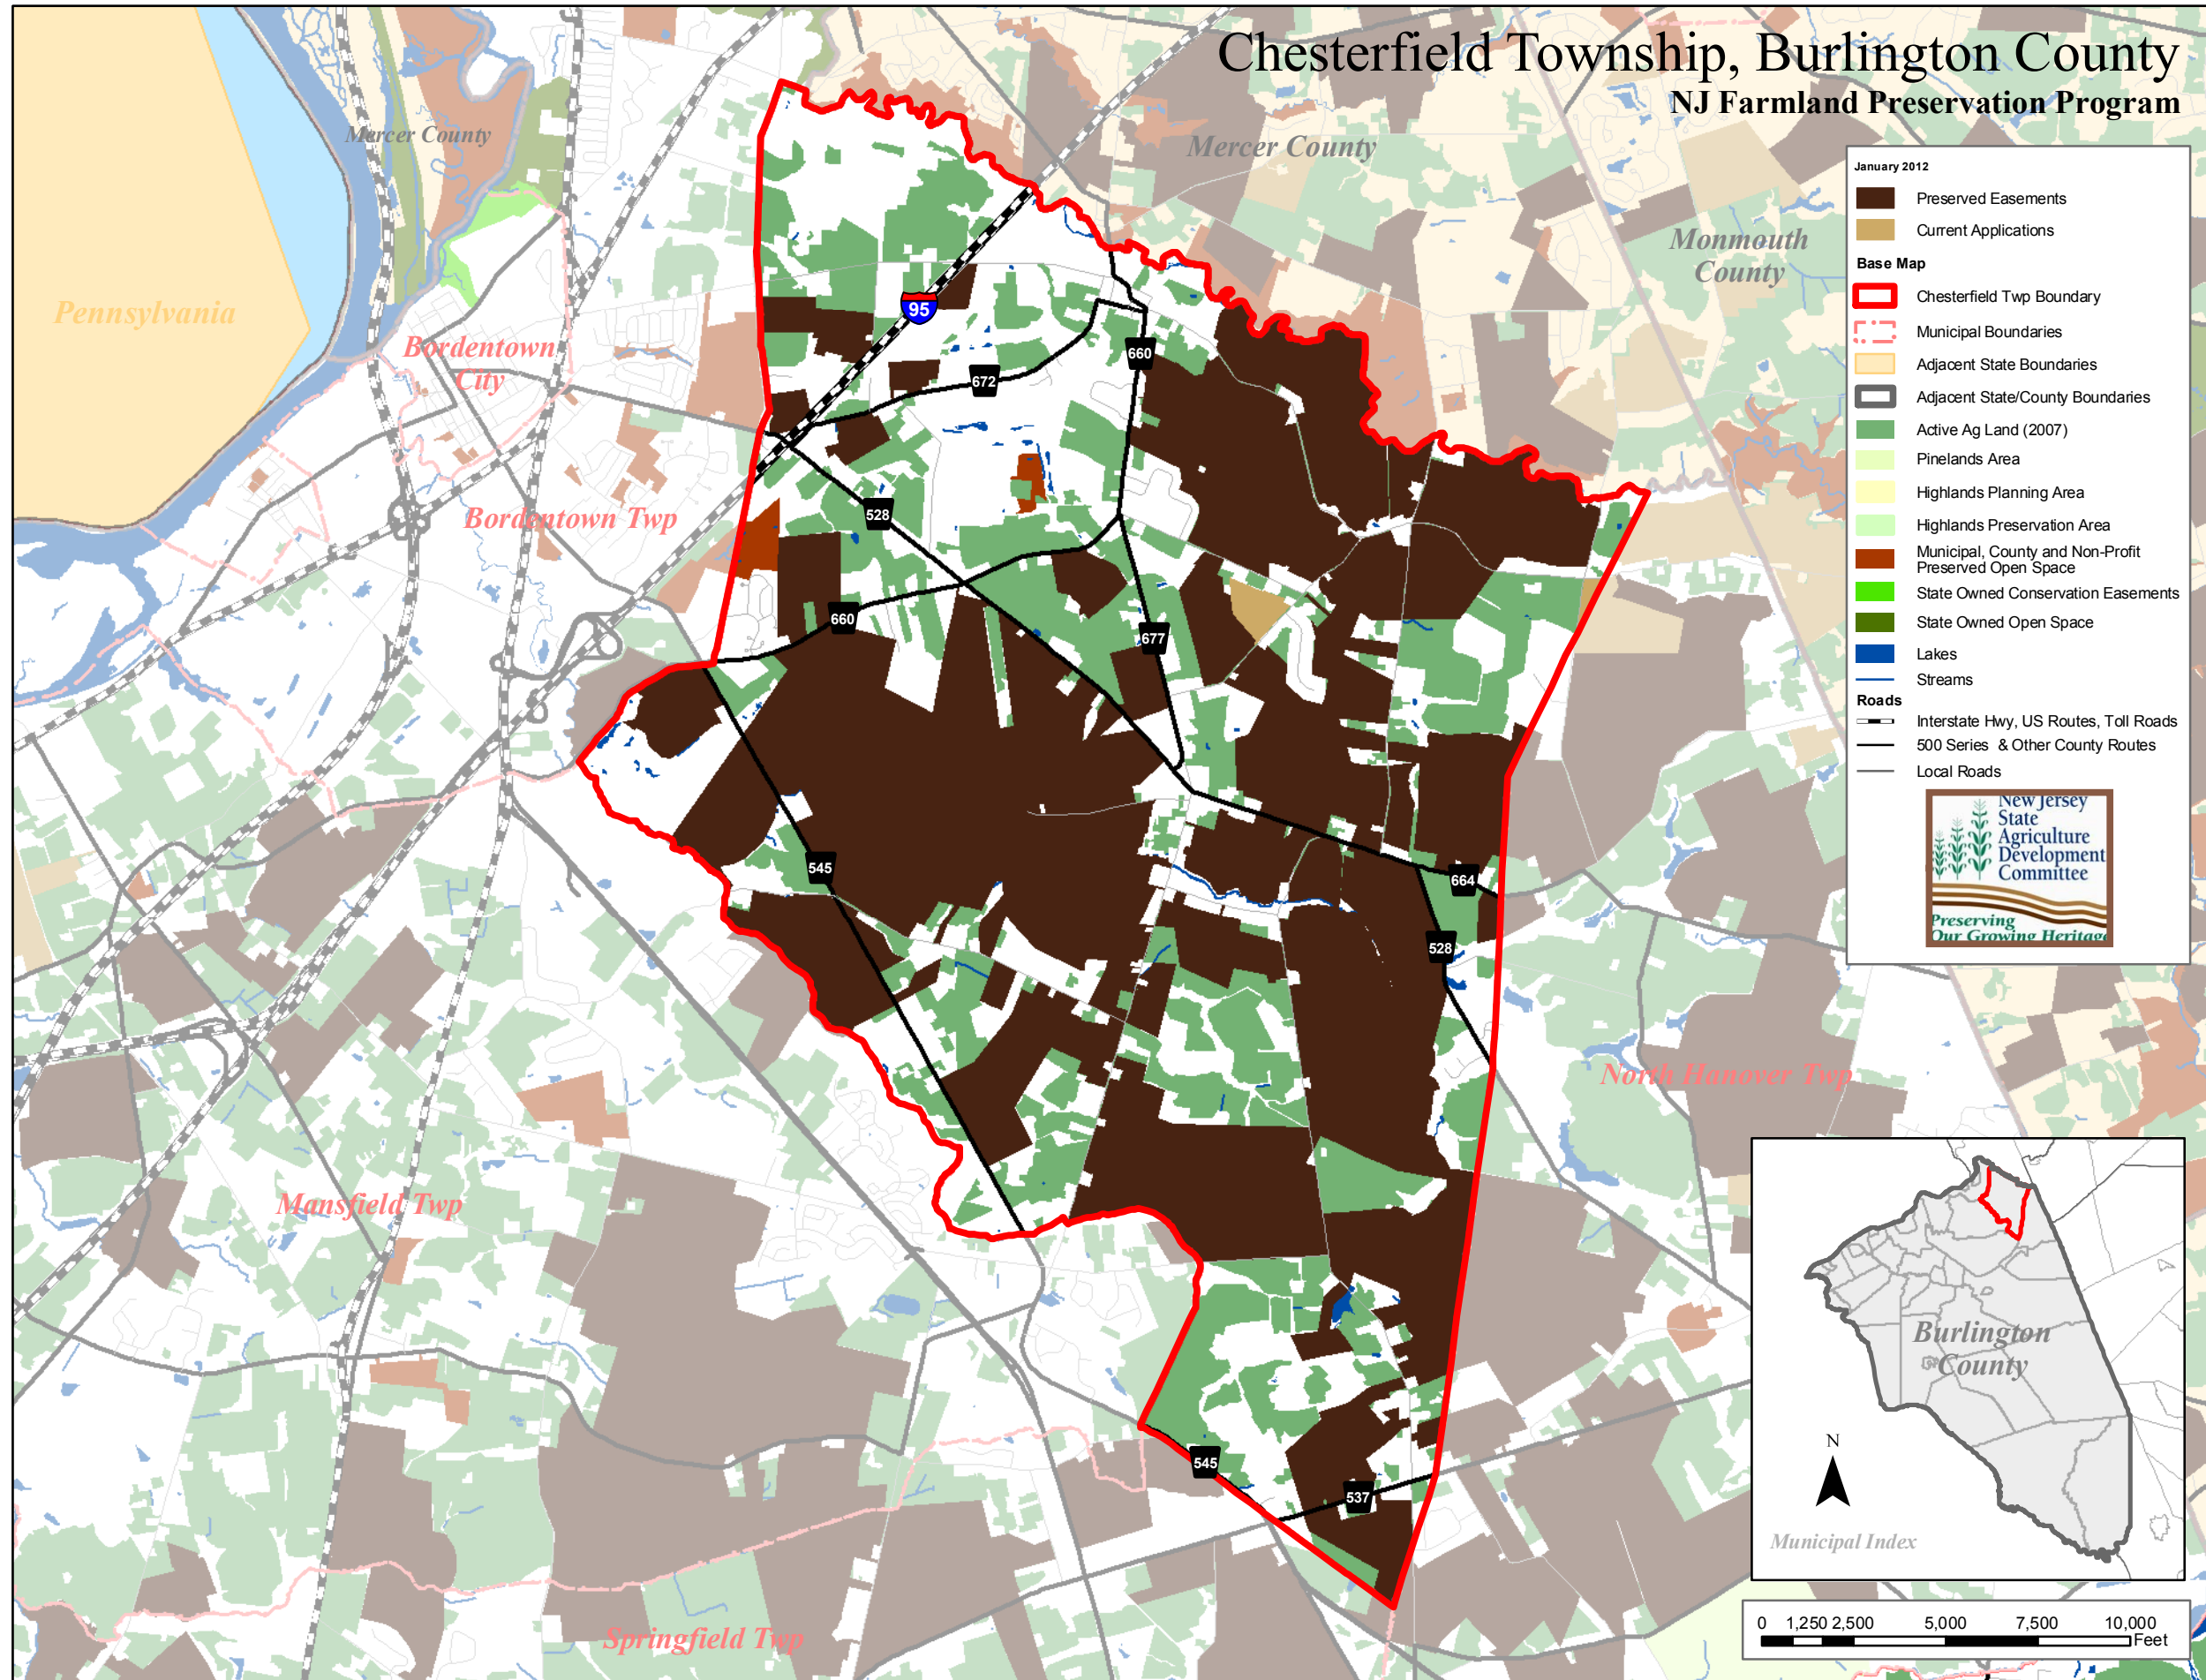

# Chesterfield Township, Burlington County NJ Farmland Preservation Program

January 2012

- Preserved Easements
- Current Applications

Base Map

- Chesterfield Twp Boundary
- Municipal Boundaries
- Adjacent State Boundaries
- Adjacent State/County Boundaries
- Active Ag Land (2007)
- Pinelands Area
- Highlands Planning Area
- Highlands Preservation Area
- Municipal, County and Non-Profit Preserved Open Space
- State Owned Conservation Easements
- State Owned Open Space
- Lakes
- Streams

Roads

- Interstate Hwy, US Routes, Toll Roads
- 500 Series & Other County Routes
- Local Roads