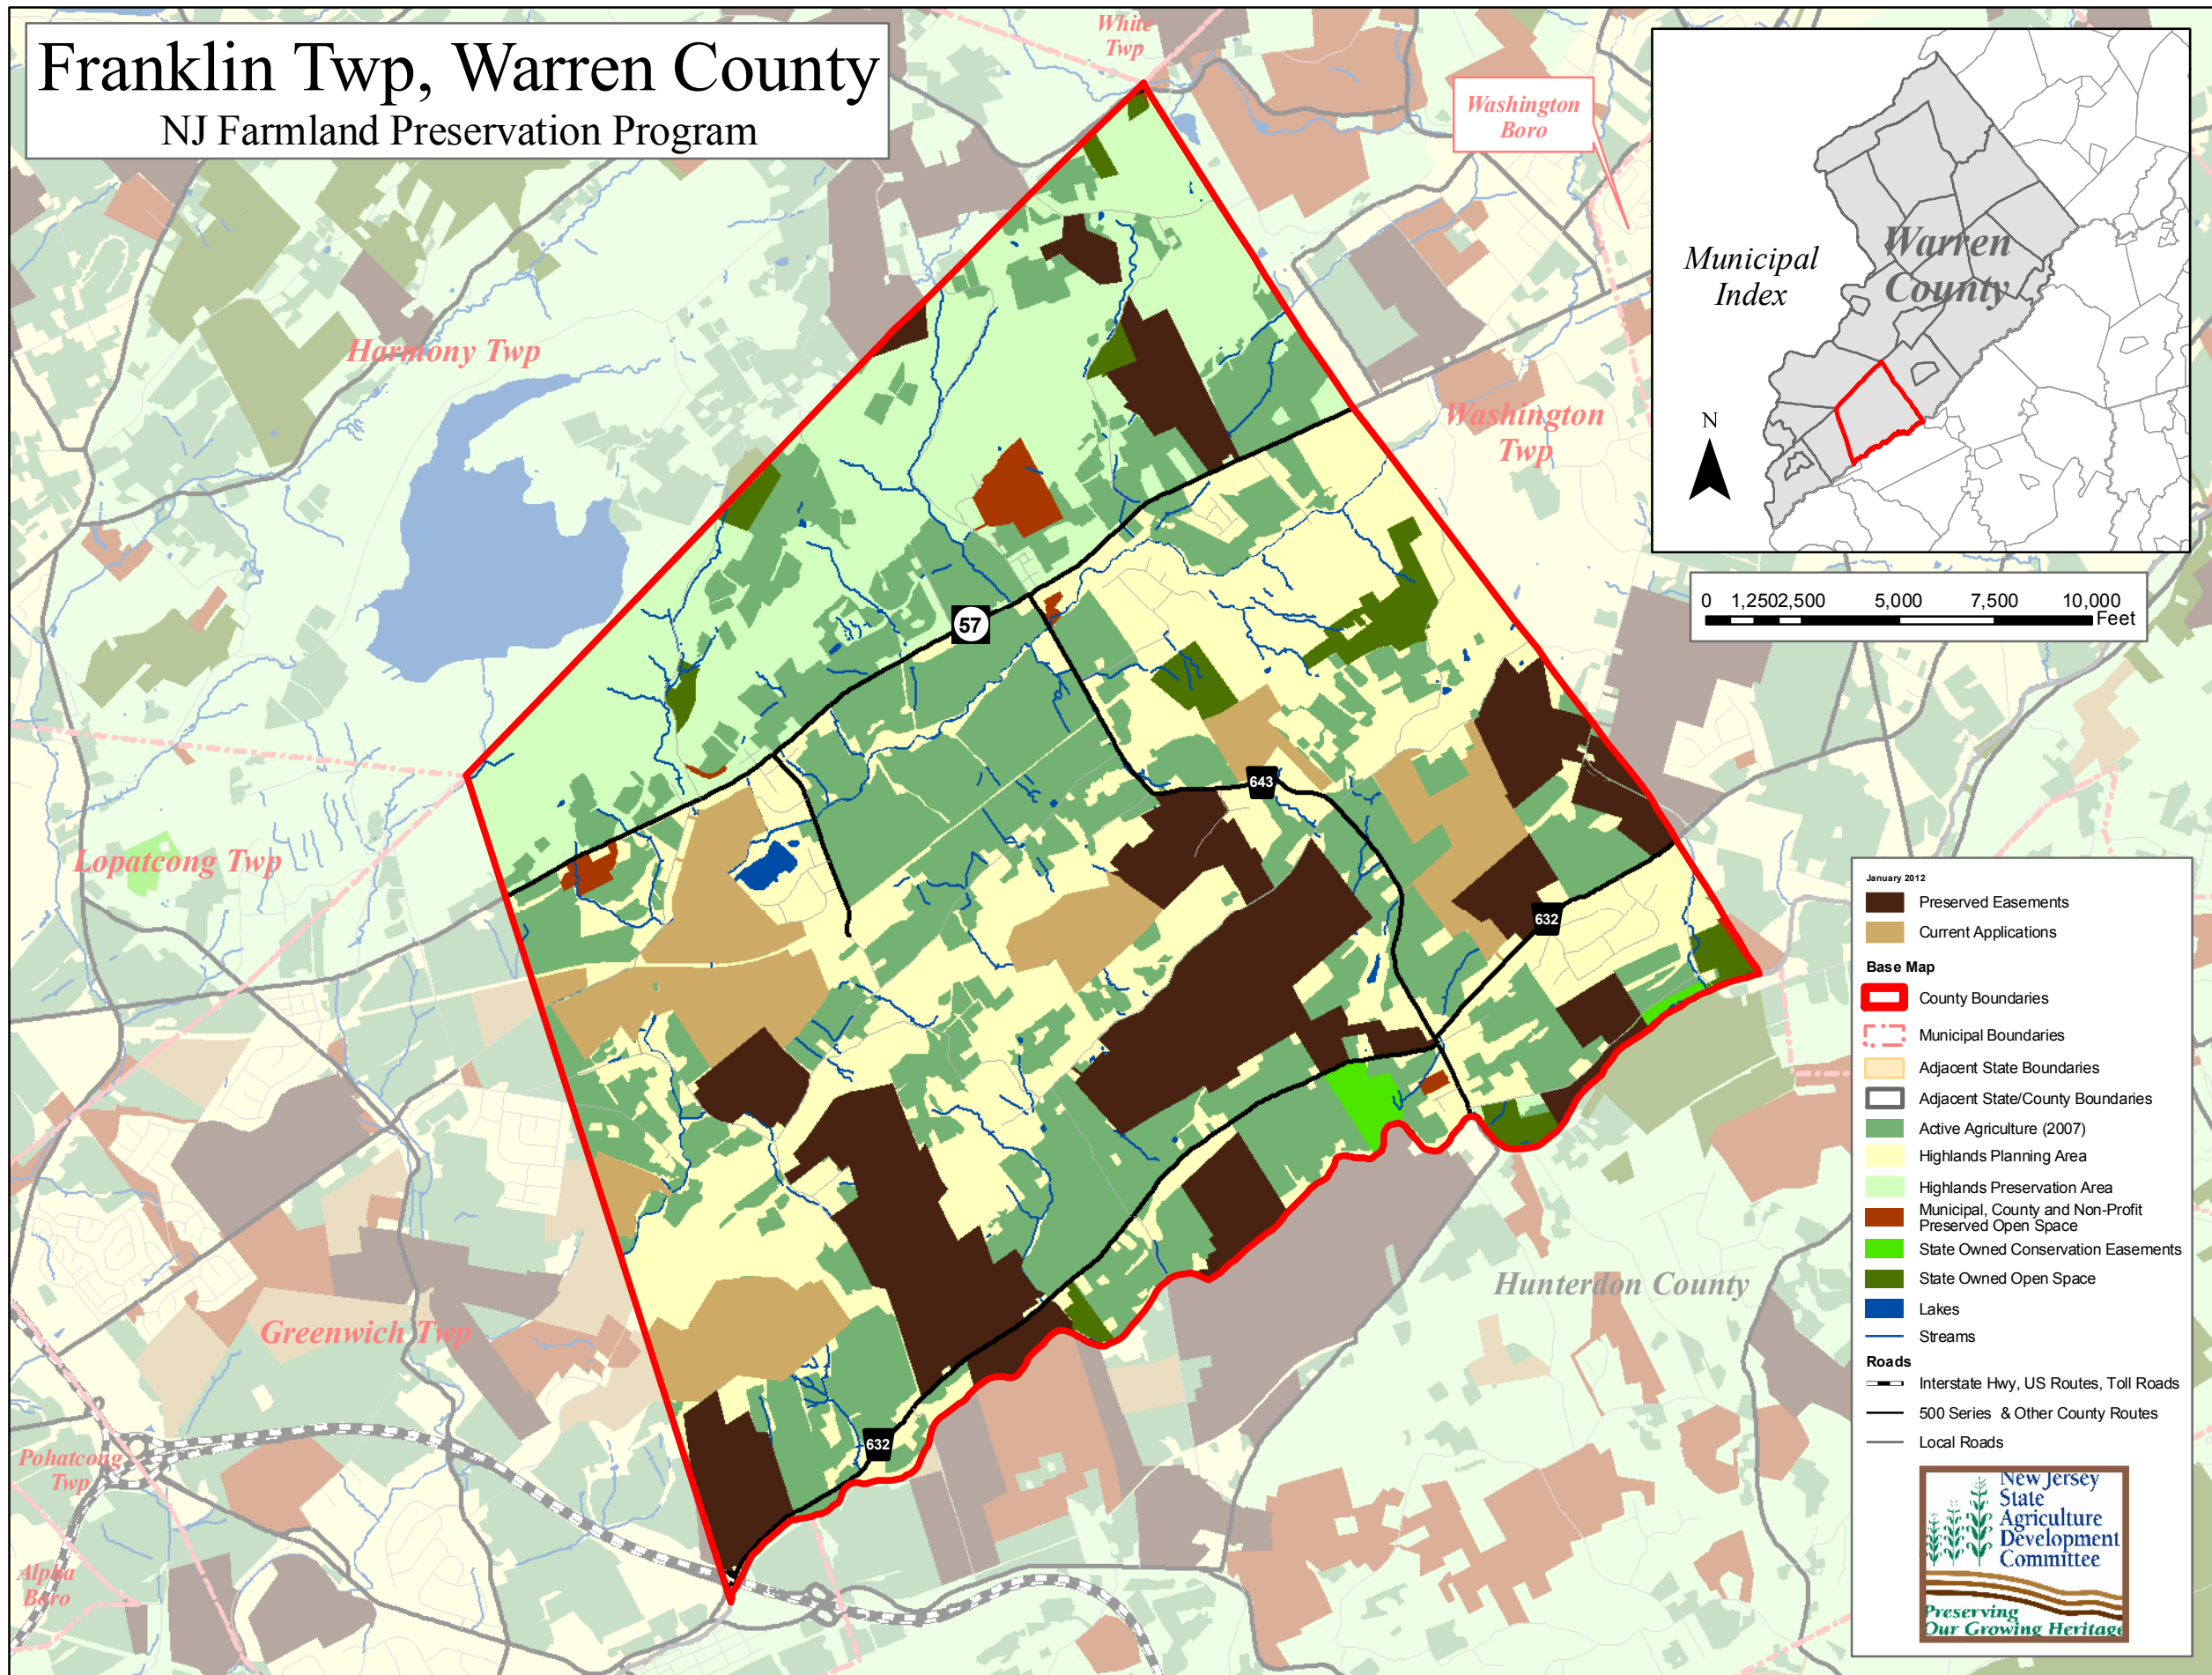

Franklin Twp, Warren County

NJ Farmland Preservation Program

January 2012

- Preserved Easements
- Current Applications

Base Map

- County Boundaries
- Municipal Boundaries
- Adjacent State Boundaries
- Adjacent State/County Boundaries
- Active Agriculture (2007)
- Highlands Planning Area
- Highlands Preservation Area
- Municipal, County and Non-Profit Preserved Open Space
- State Owned Conservation Easements
- State Owned Open Space
- Lakes
- Streams

Roads

- Interstate Hwy, US Routes, Toll Roads
- 500 Series & Other County Routes
- Local Roads