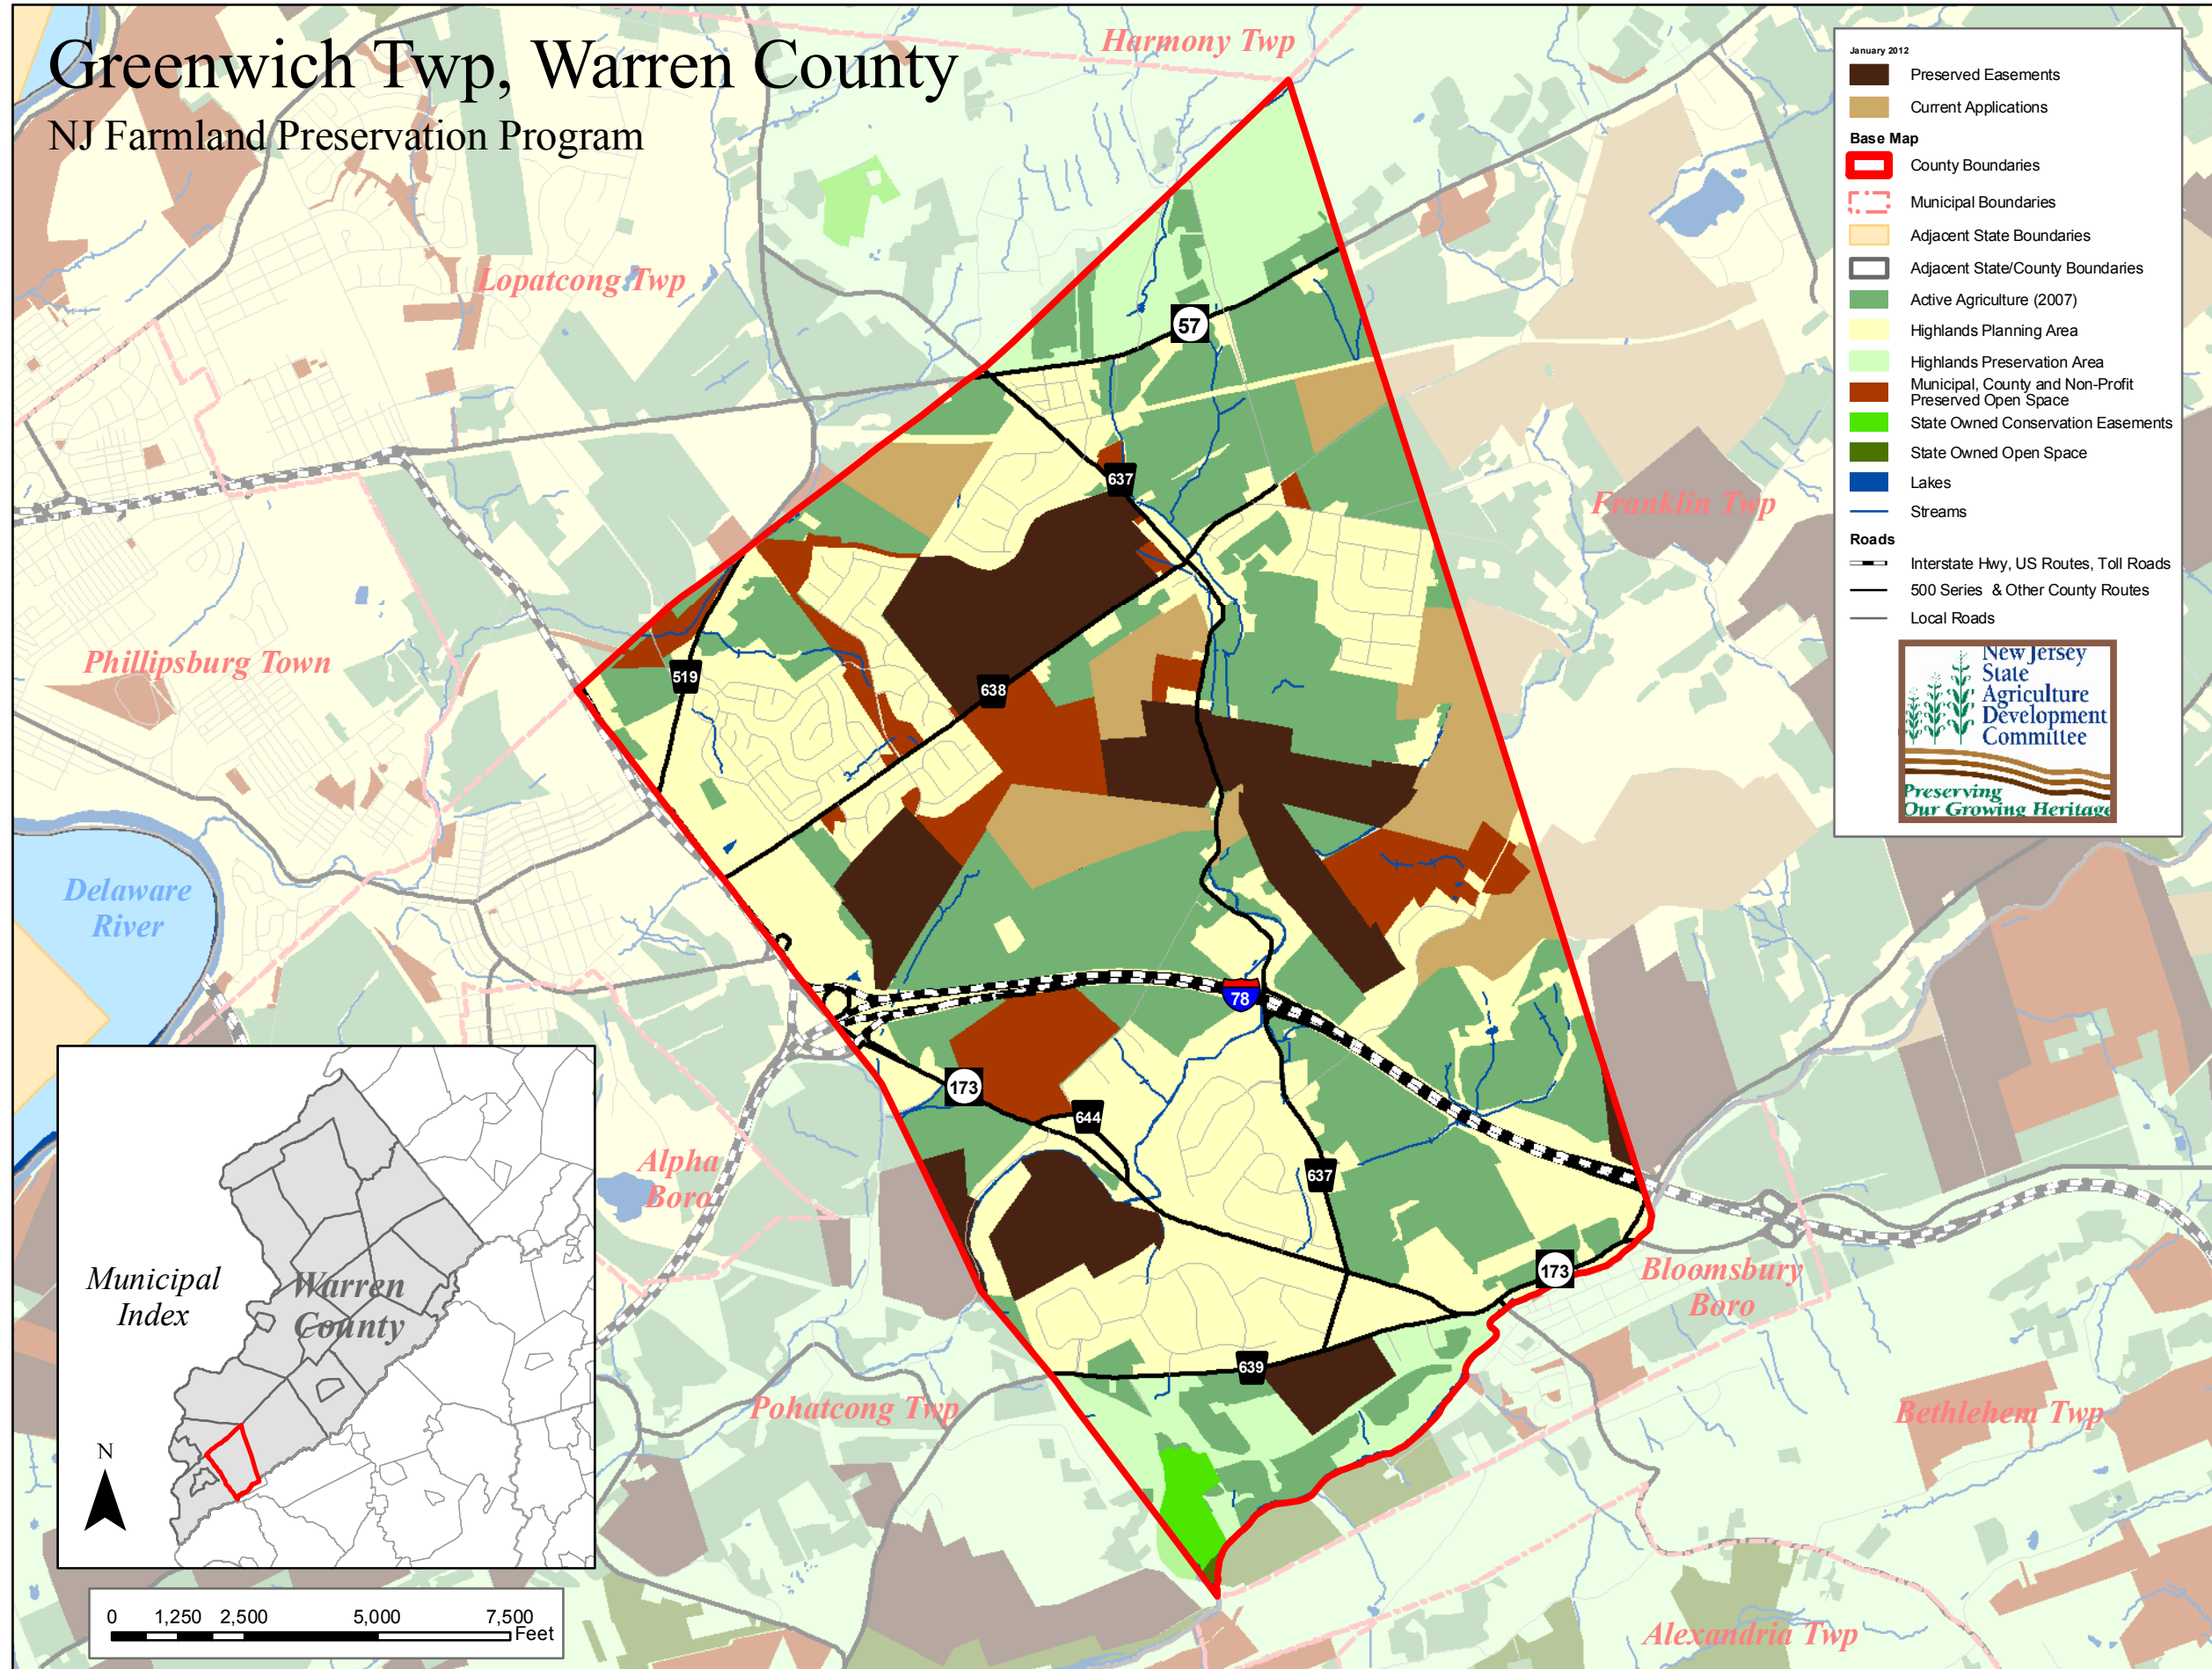

Greenwich Twp, Warren County

NJ Farmland Preservation Program

January 2012

- Preserved Easements
- Current Applications

Base Map

- County Boundaries
- Municipal Boundaries
- Adjacent State Boundaries
- Adjacent State/County Boundaries
- Active Agriculture (2007)
- Highlands Planning Area
- Highlands Preservation Area
- Municipal, County and Non-Profit Preserved Open Space
- State Owned Conservation Easements
- State Owned Open Space
- Lakes
- Streams

Roads

- Interstate Hwy, US Routes, Toll Roads
- 500 Series & Other County Routes
- Local Roads

New Jersey State
Agriculture
Development
Committee

*Preserving
Our Growing Heritage*