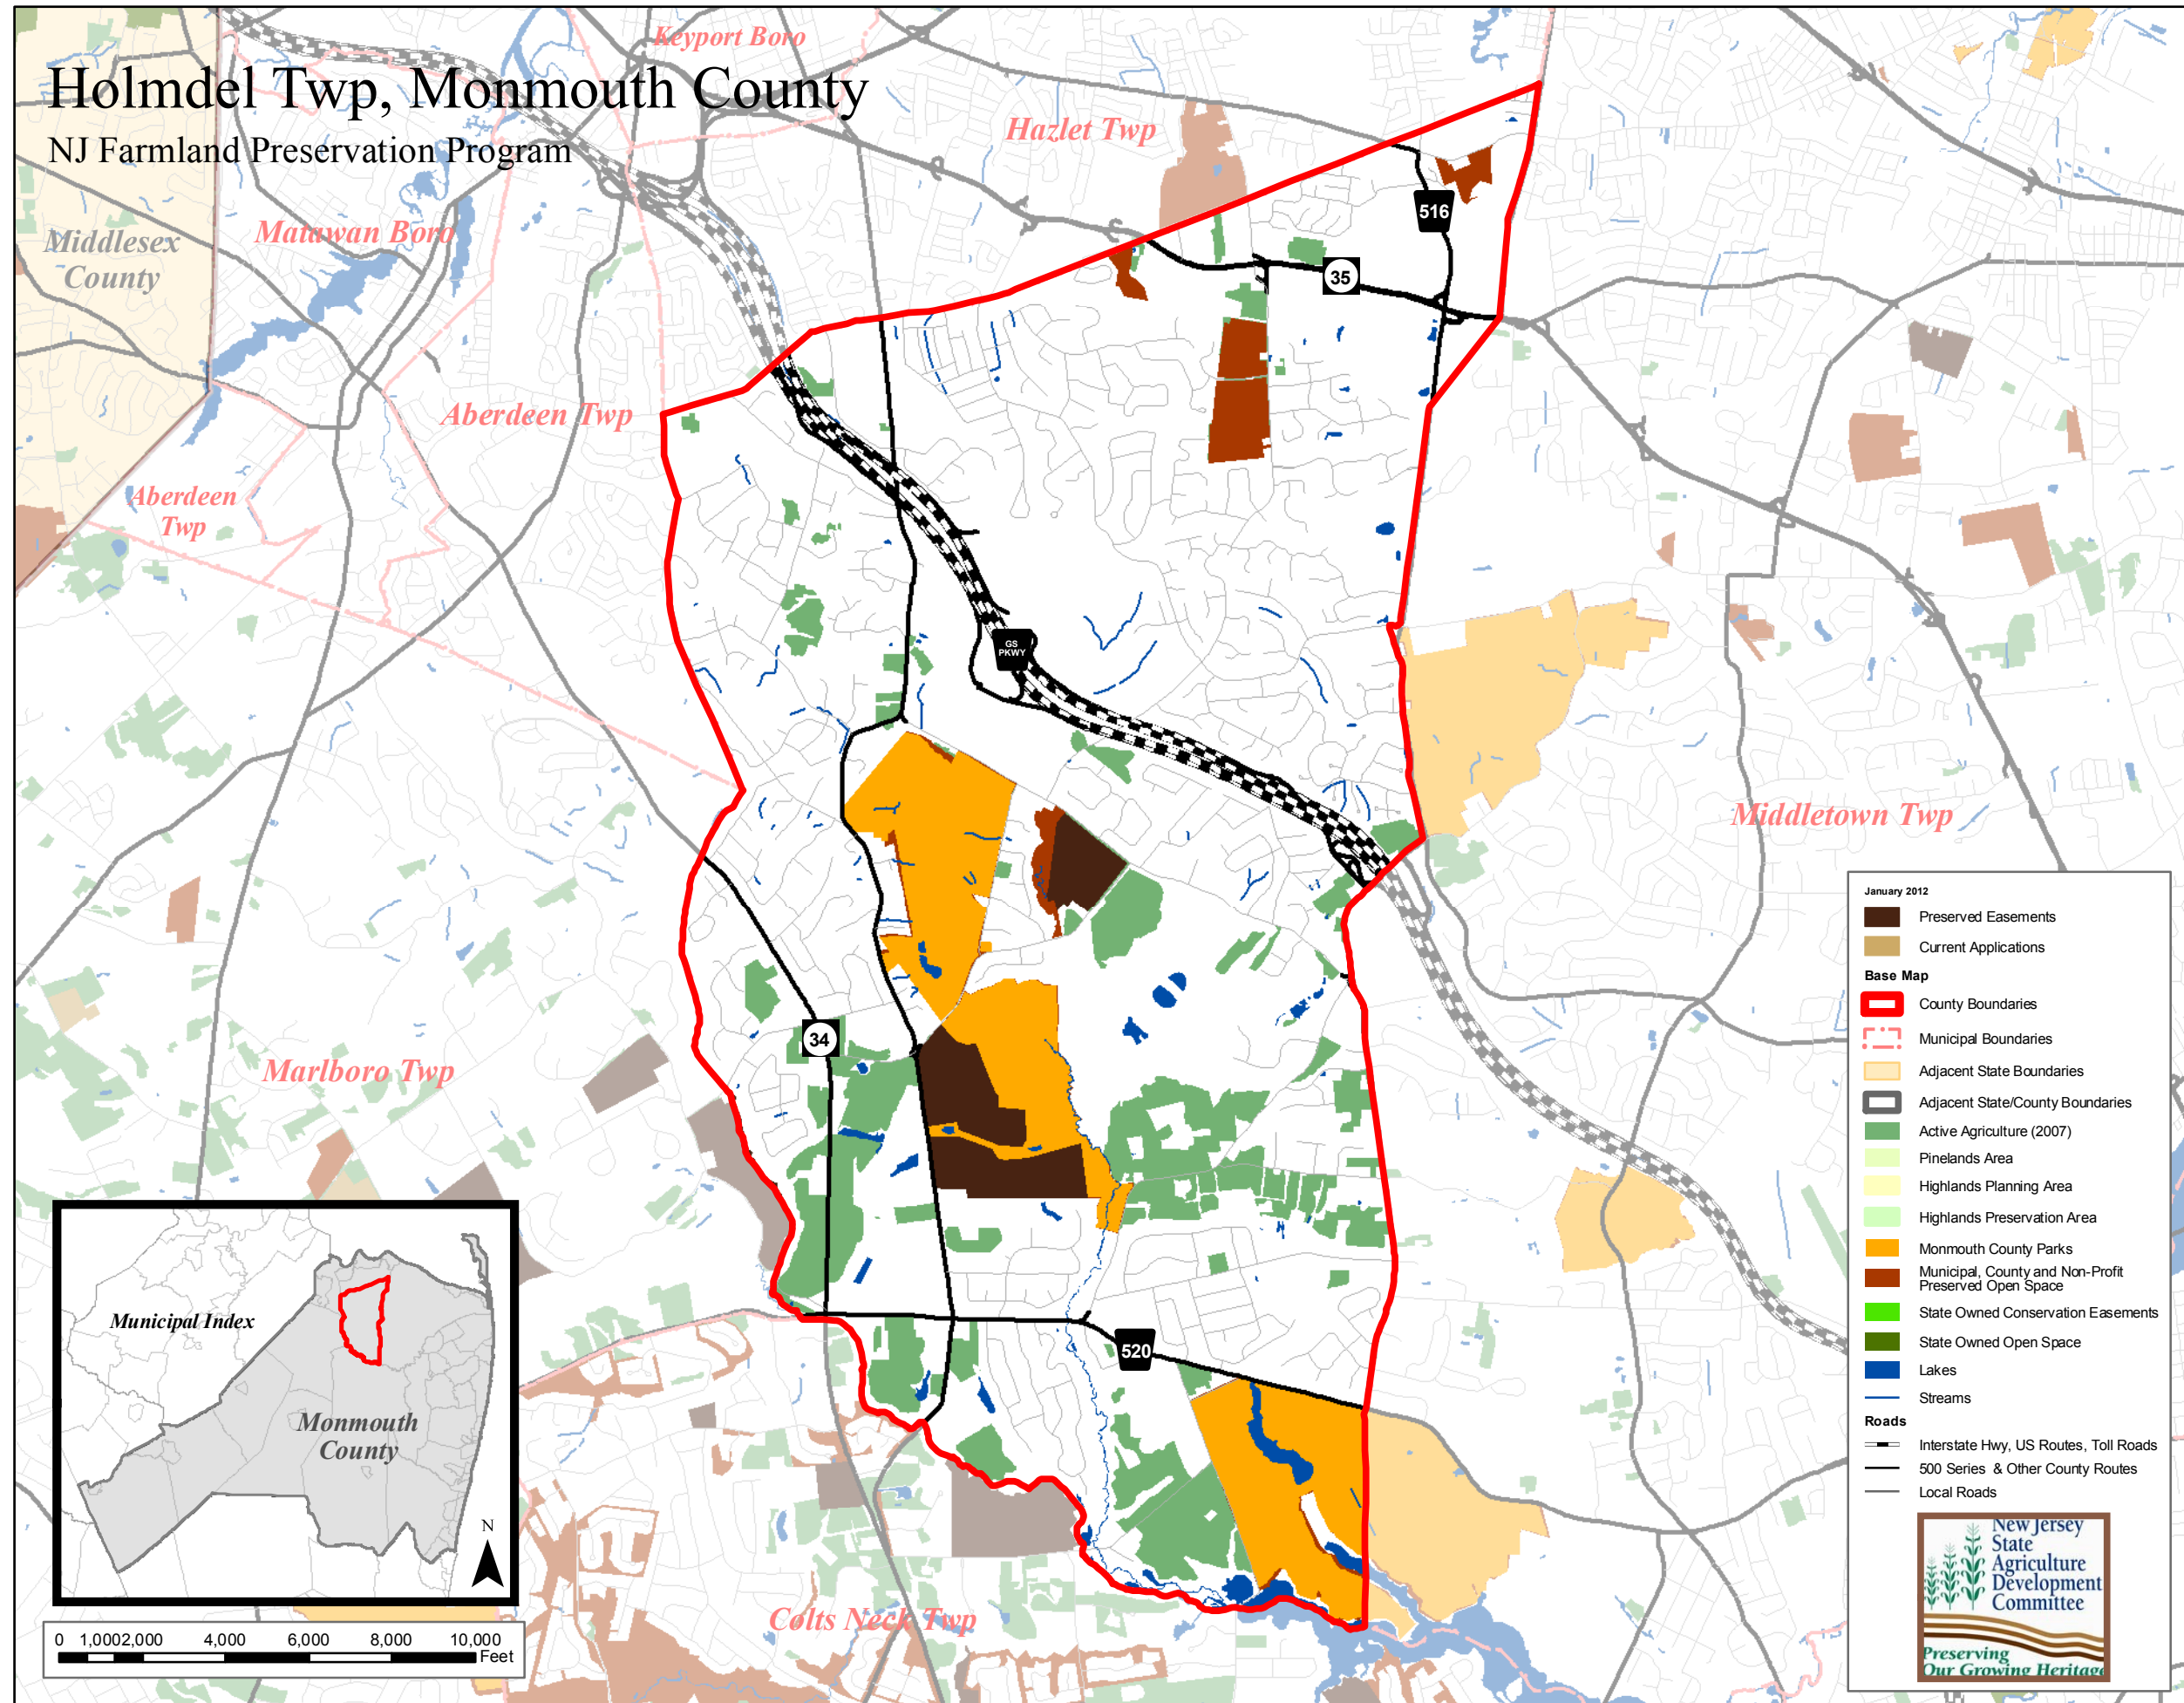

Holmdel Twp, Monmouth County

NJ Farmland Preservation Program

January 2012

- Preserved Easements
- Current Applications

Base Map

- County Boundaries
- Municipal Boundaries
- Adjacent State Boundaries
- Adjacent State/County Boundaries
- Active Agriculture (2007)
- Pinelands Area
- Highlands Planning Area
- Highlands Preservation Area
- Monmouth County Parks
- Municipal, County and Non-Profit Preserved Open Space
- State Owned Conservation Easements
- State Owned Open Space
- Lakes
- Streams

Roads

- Interstate Hwy, US Routes, Toll Roads
- 500 Series & Other County Routes
- Local Roads

New Jersey State Agriculture Development Committee
Preserving Our Growing Heritage