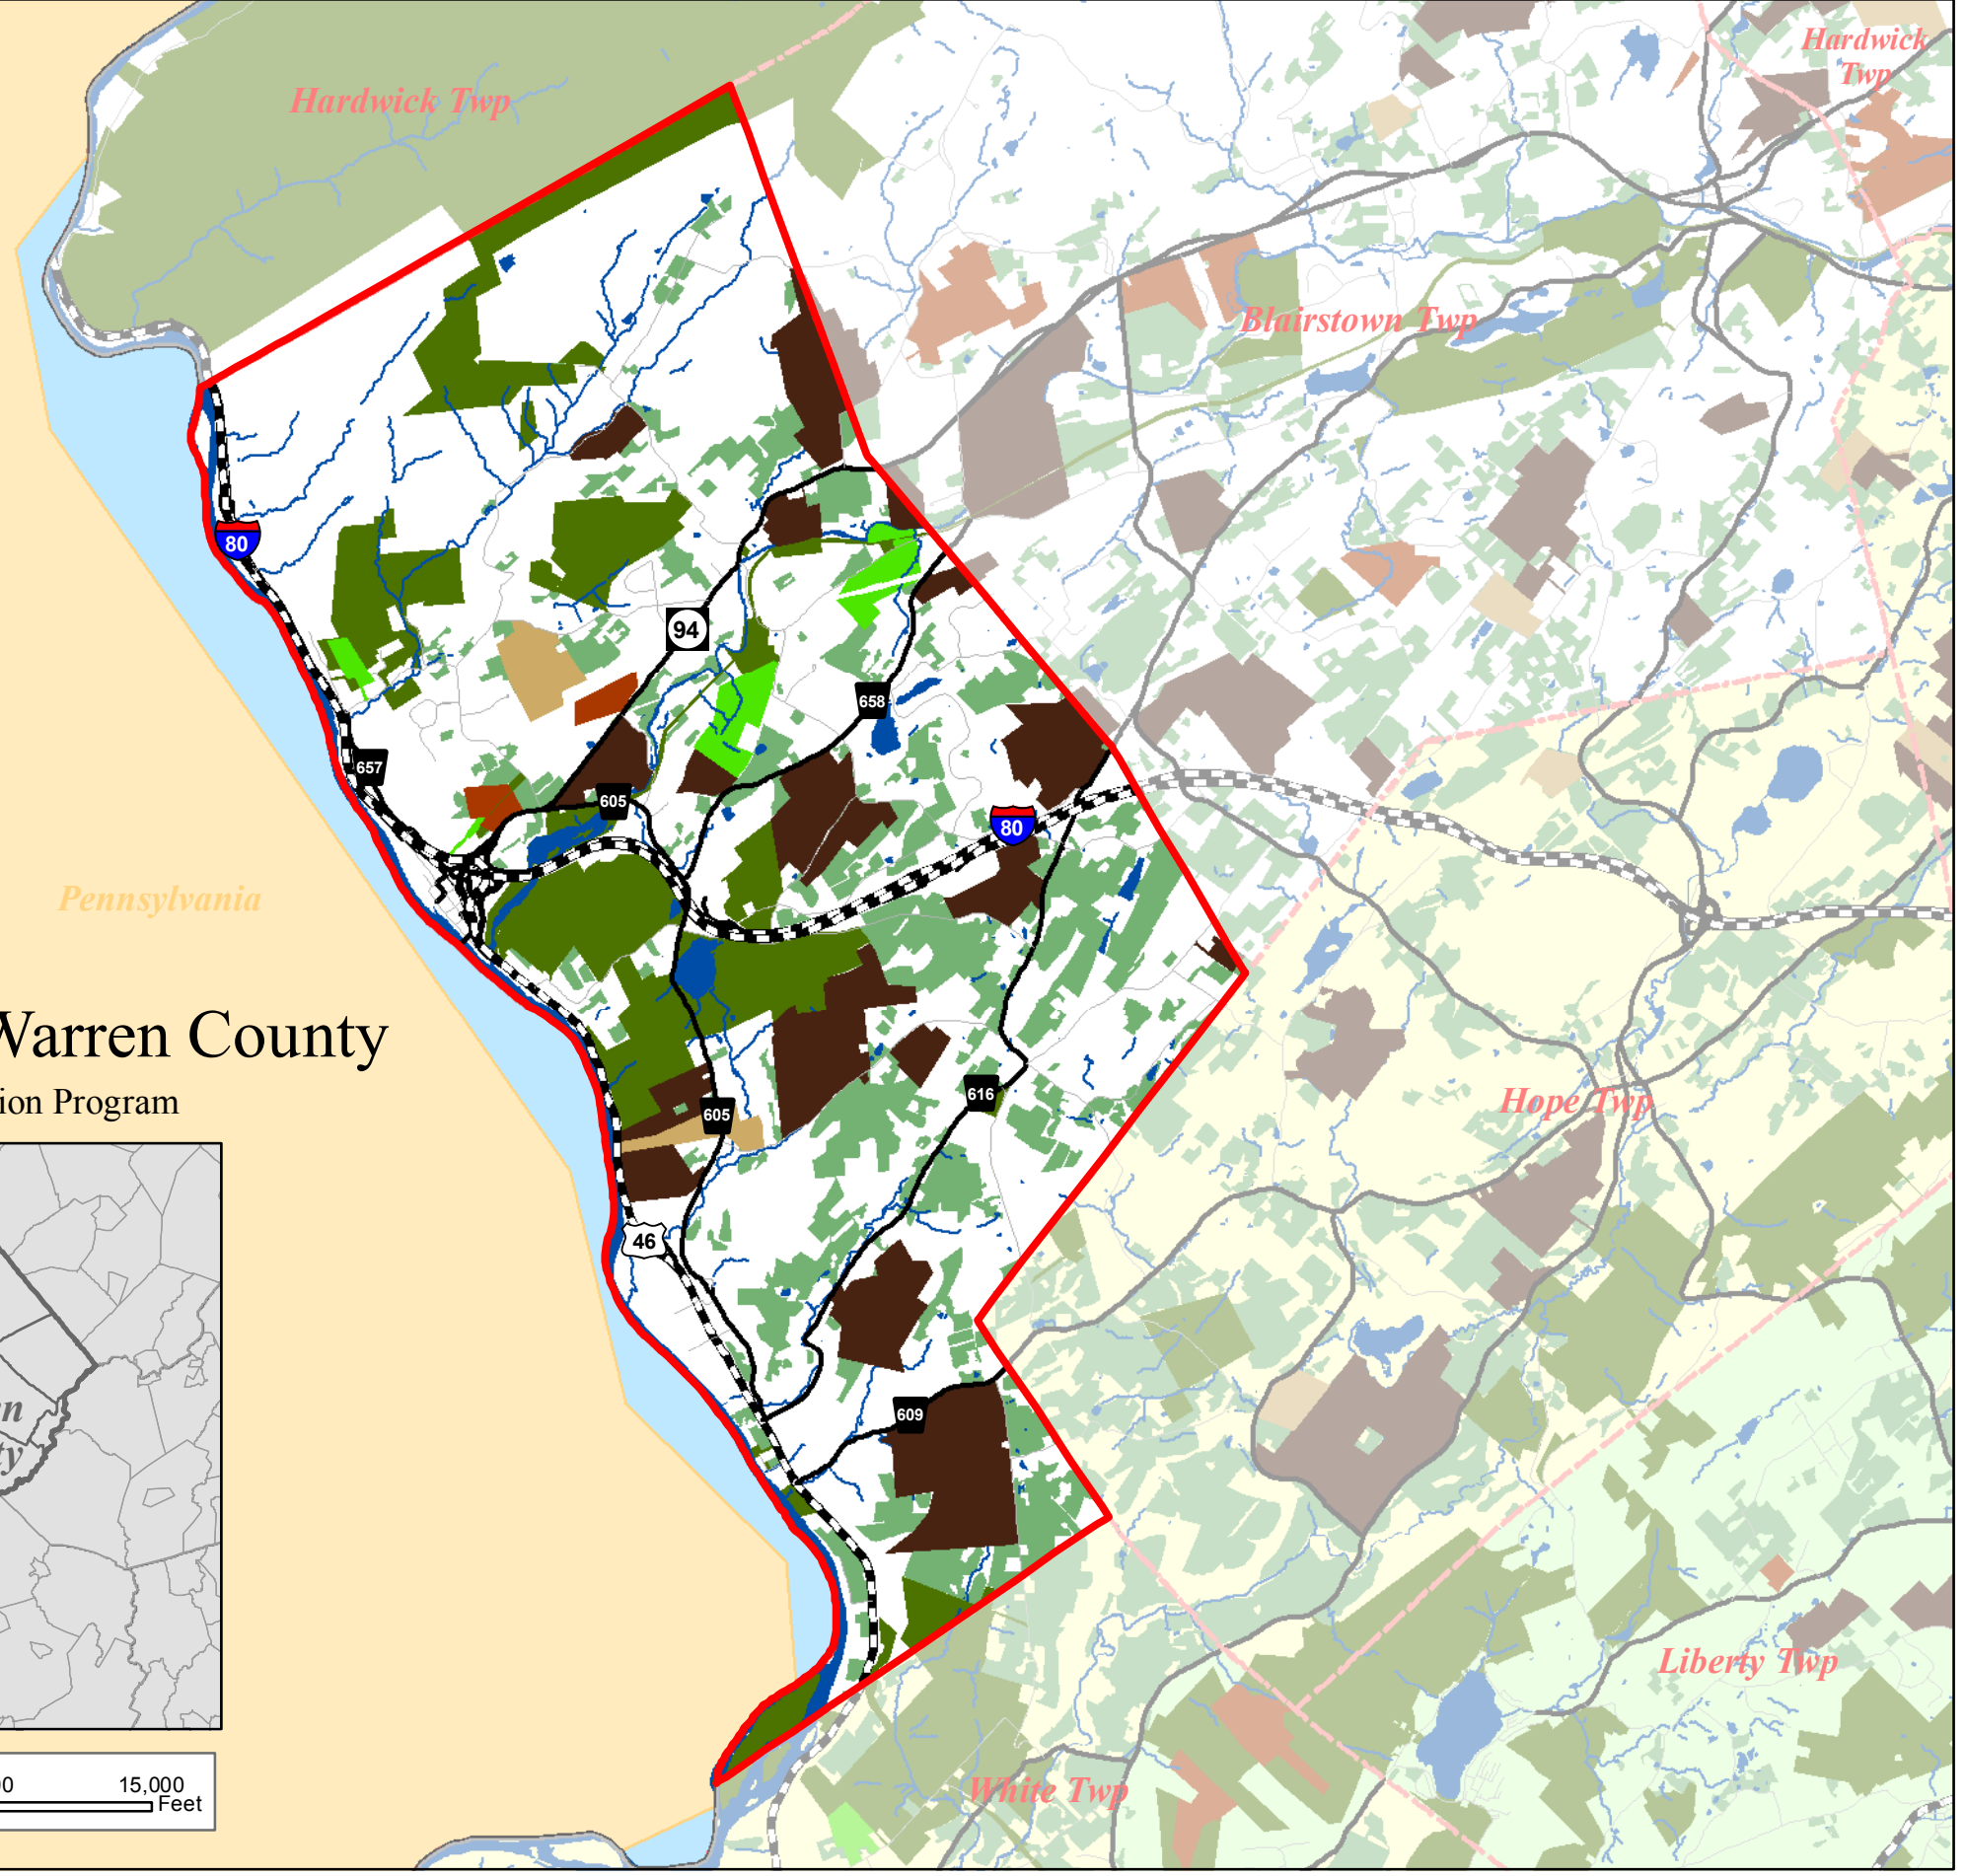

January 2012

- Preserved Easements
- Current Applications

Base Map

- County Boundaries
- Municipal Boundaries
- Adjacent State Boundaries
- Adjacent State/County Boundaries
- Active Agriculture (2007)
- Highlands Planning Area
- Highlands Preservation Area
- Municipal, County and Non-Profit Preserved Open Space
- State Owned Conservation Easements
- State Owned Open Space
- Lakes
- Streams

Roads

- Interstate Hwy, US Routes, Toll Roads
- 500 Series & Other County Routes
- Local Roads

Knowlton Twp, Warren County

NJ Farmland Preservation Program