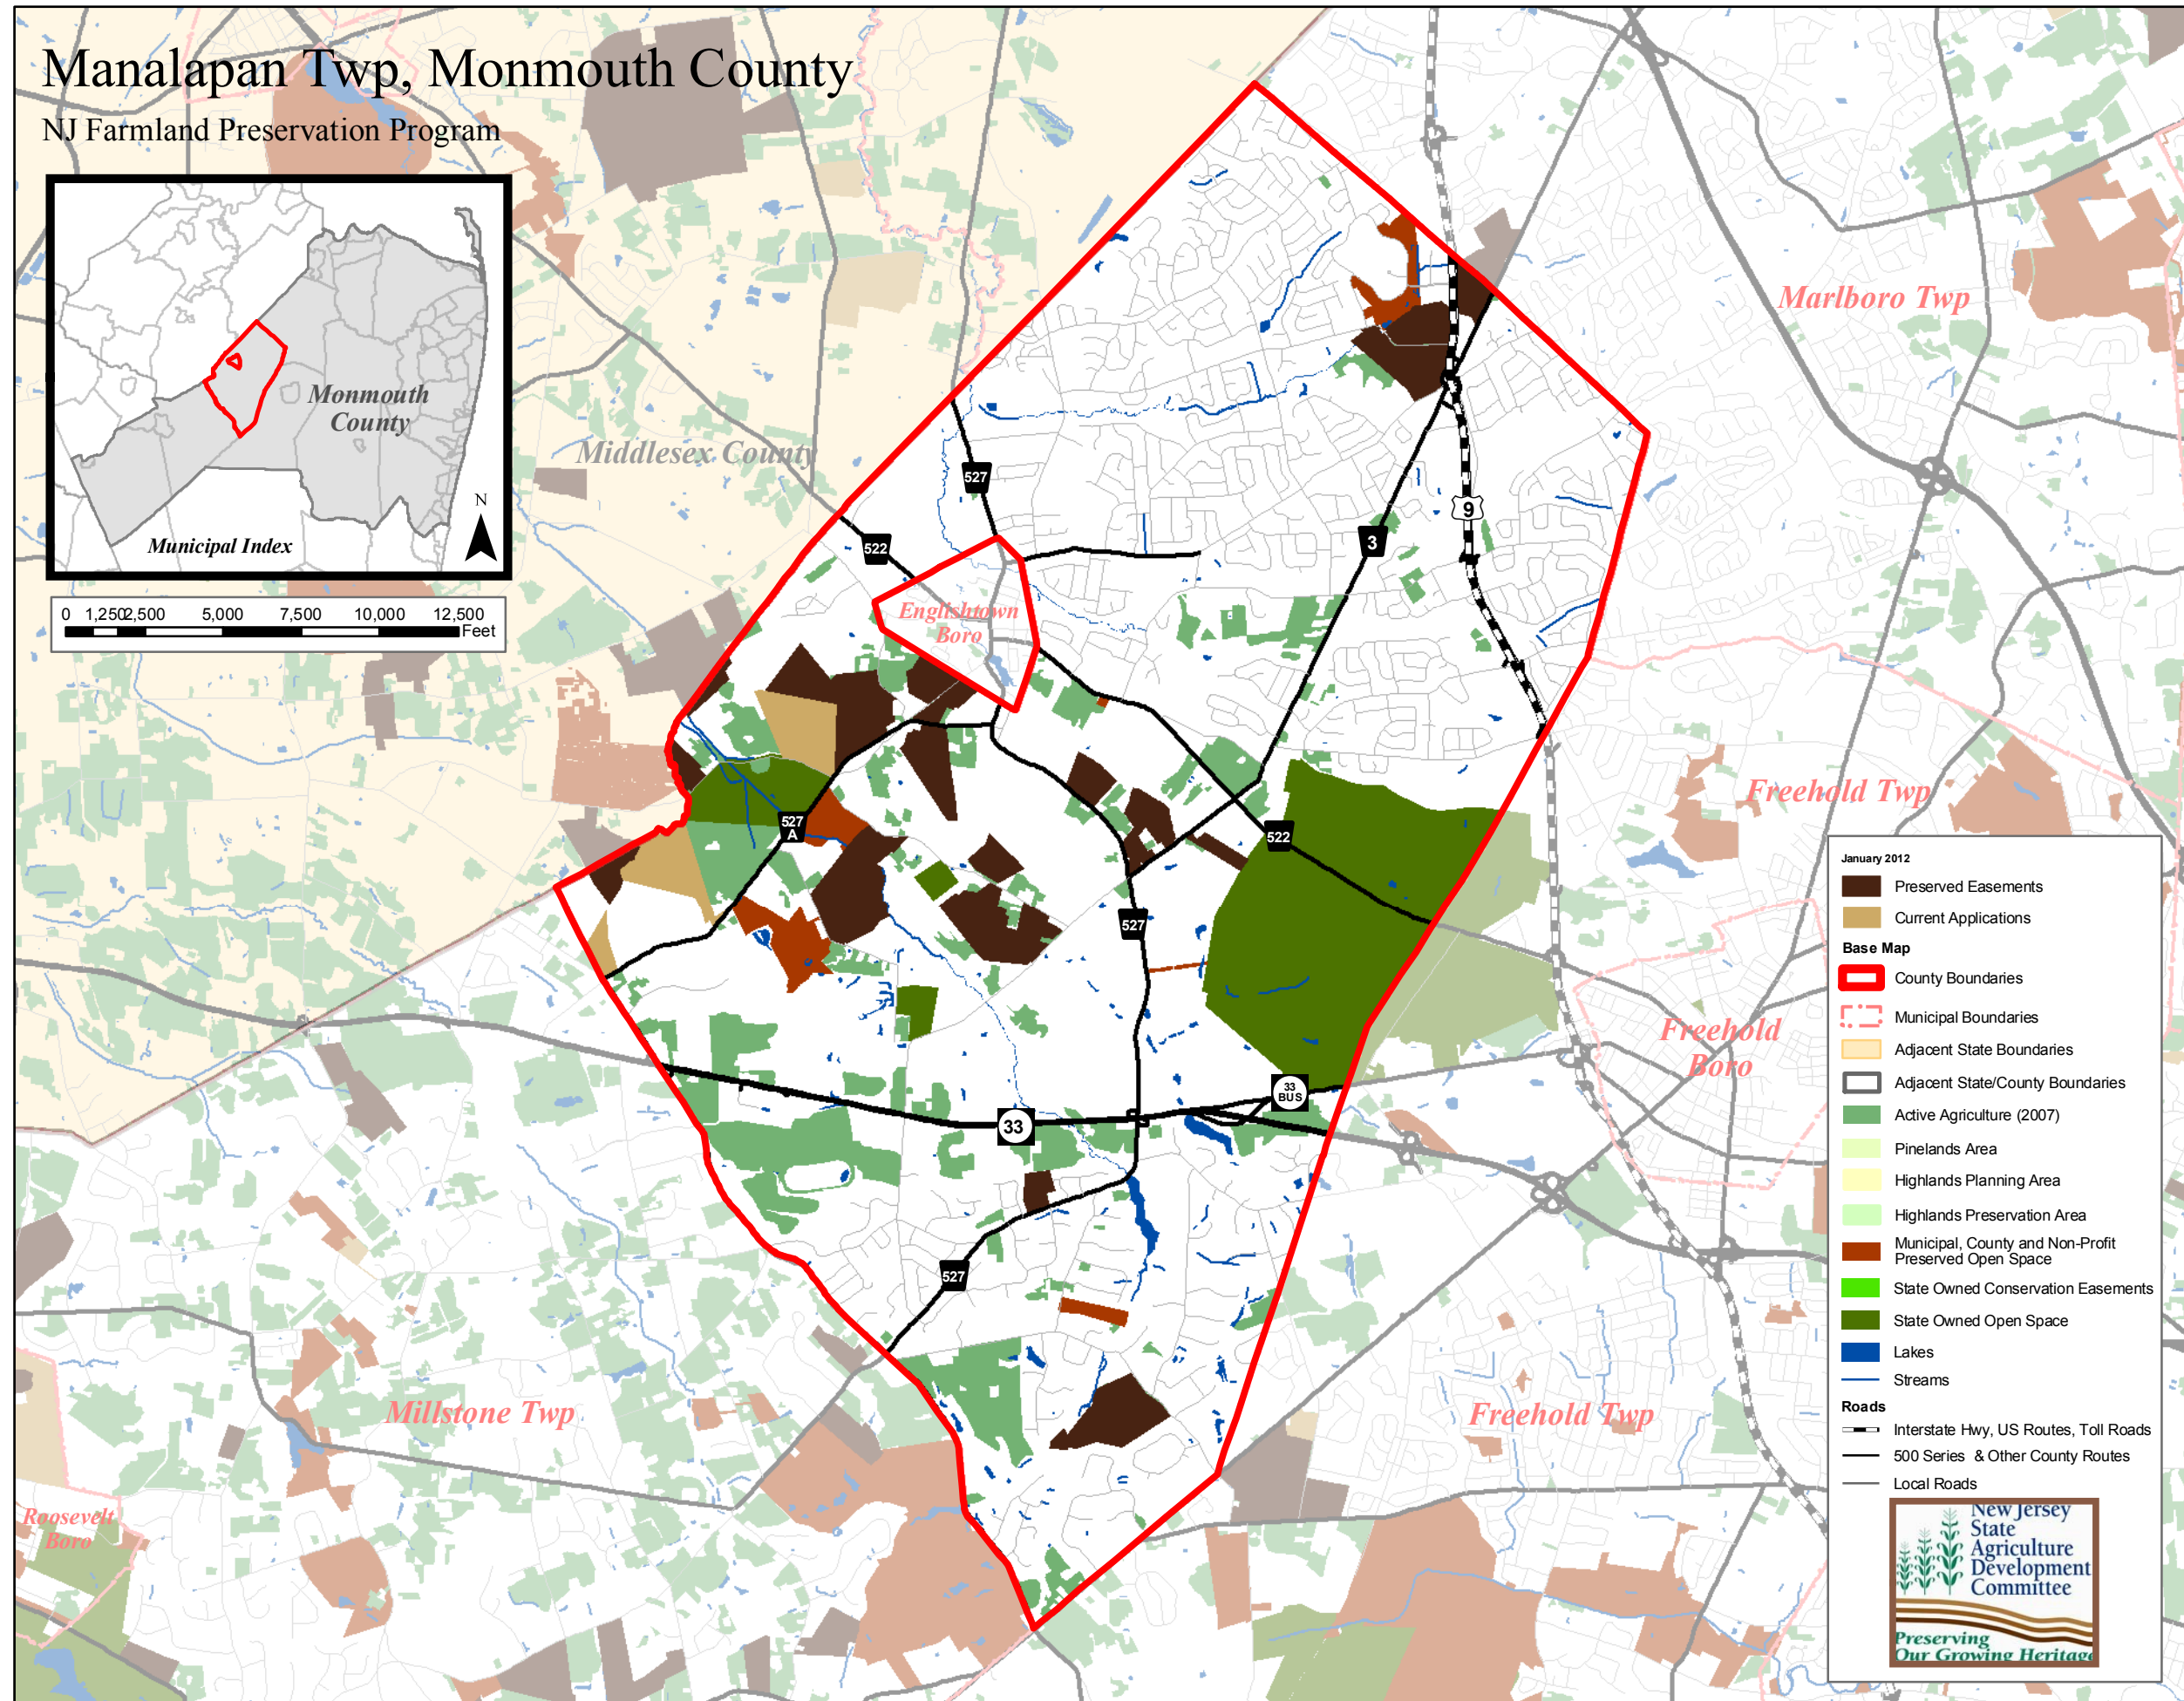

Manalapan Twp, Monmouth County

NJ Farmland Preservation Program

January 2012

- Preserved Easements
- Current Applications

Base Map

- County Boundaries
- Municipal Boundaries
- Adjacent State Boundaries
- Adjacent State/County Boundaries
- Active Agriculture (2007)
- Pinelands Area
- Highlands Planning Area
- Highlands Preservation Area
- Municipal, County and Non-Profit Preserved Open Space
- State Owned Conservation Easements
- State Owned Open Space
- Lakes
- Streams

Roads

- Interstate Hwy, US Routes, Toll Roads
- 500 Series & Other County Routes
- Local Roads

New Jersey State Agriculture Development Committee

Preserving Our Growing Heritage