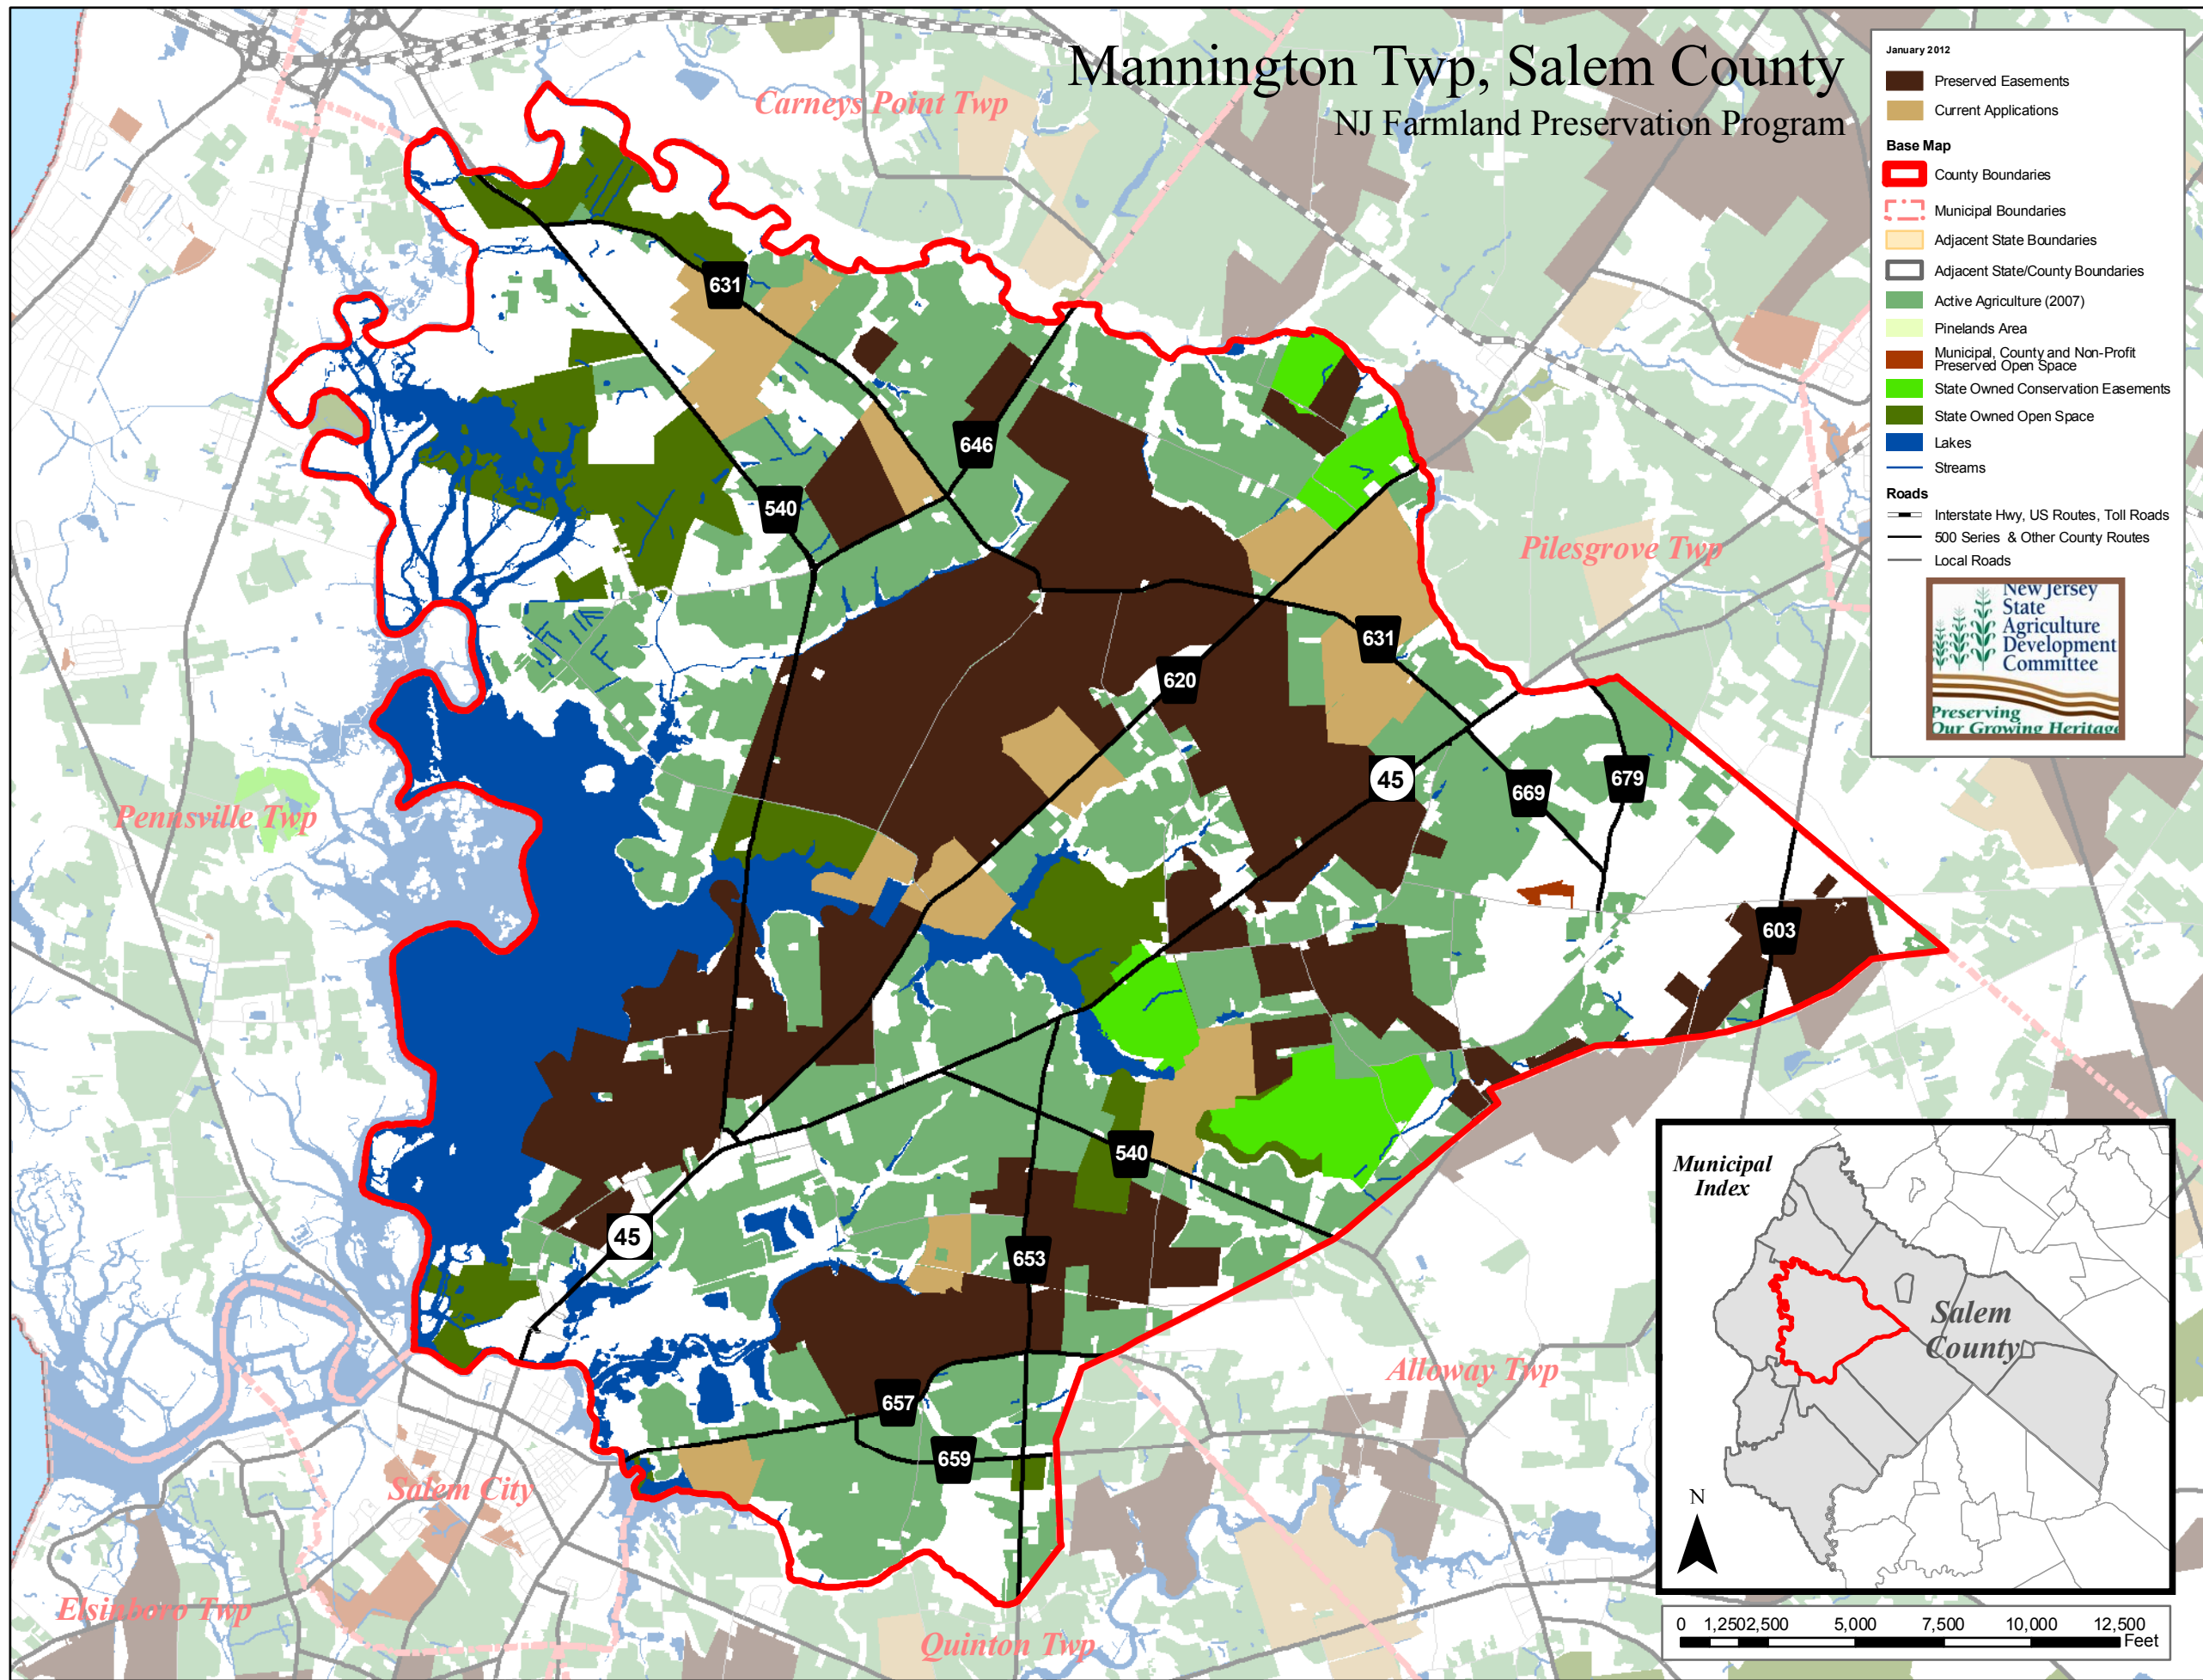

Mannington Twp, Salem County NJ Farmland Preservation Program

January 2012

- Preserved Easements
- Current Applications

Base Map

- County Boundaries
- Municipal Boundaries
- Adjacent State Boundaries
- Adjacent State/County Boundaries
- Active Agriculture (2007)
- Pinelands Area
- Municipal, County and Non-Profit Preserved Open Space
- State Owned Conservation Easements
- State Owned Open Space
- Lakes
- Streams

Roads

- Interstate Hwy, US Routes, Toll Roads
- 500 Series & Other County Routes
- Local Roads

Municipal Index

Salem County

N

0 1,250 2,500 5,000 7,500 10,000 12,500 Feet