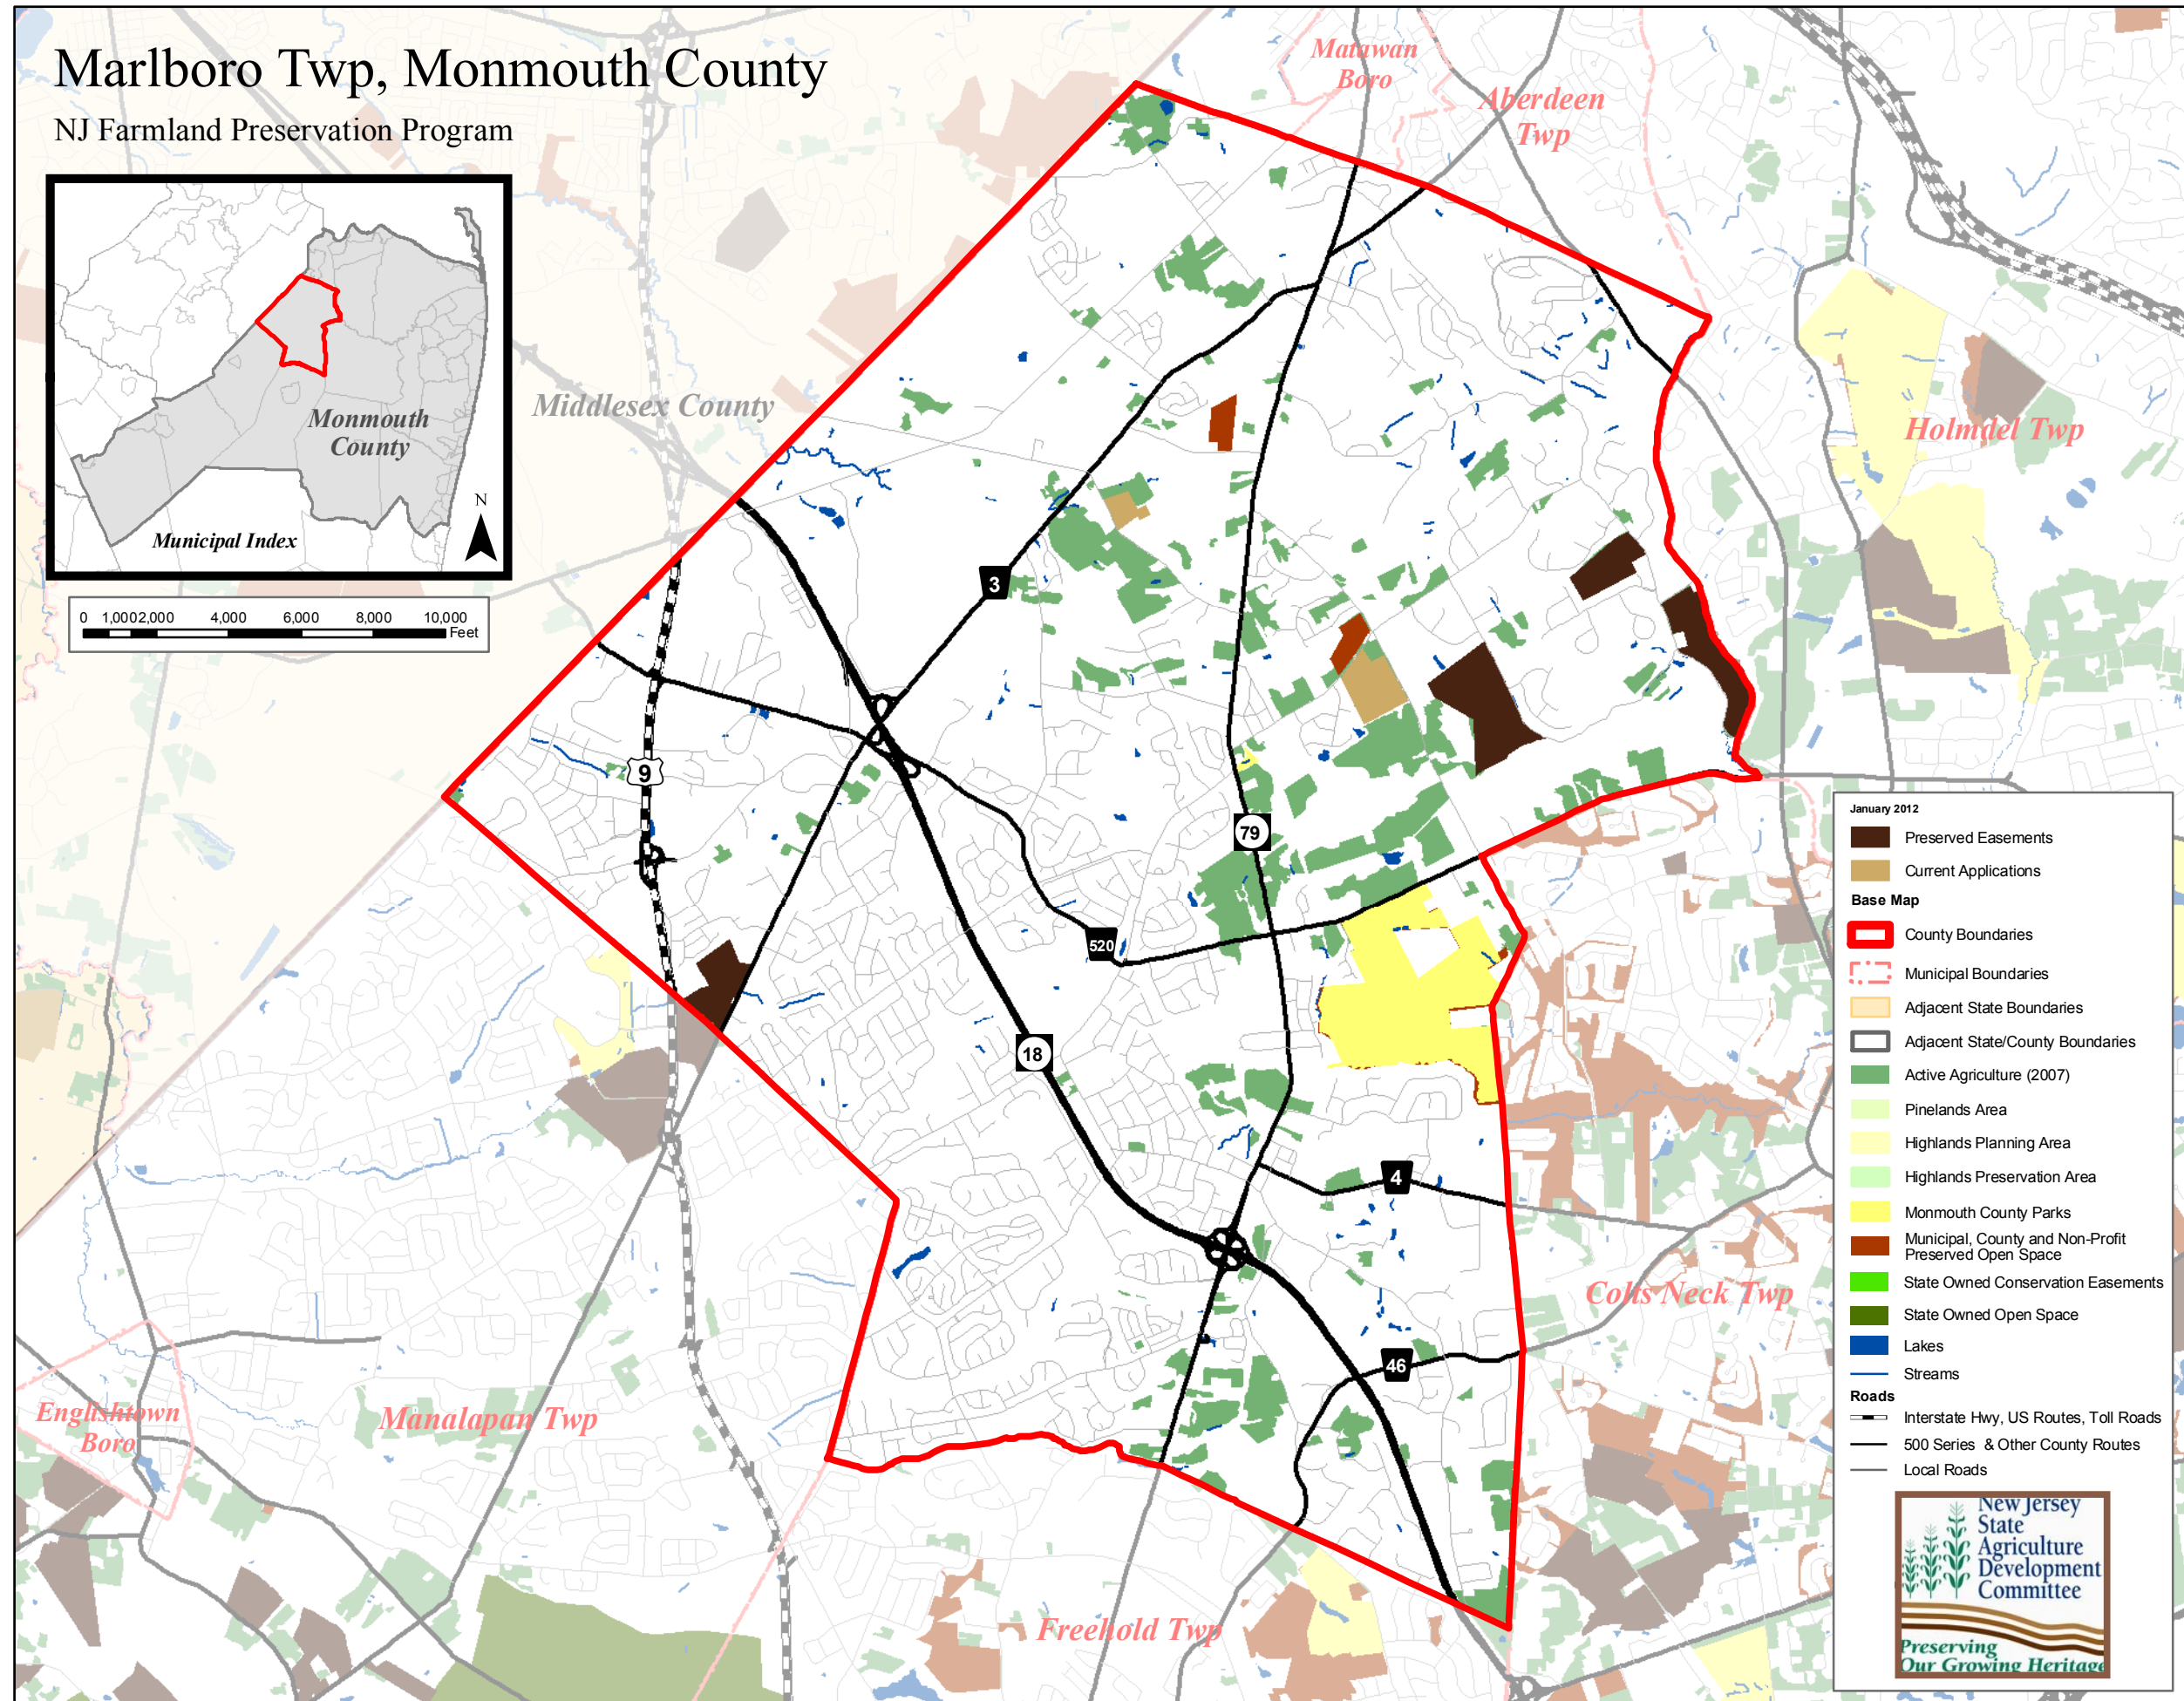

Marlboro Twp, Monmouth County

NJ Farmland Preservation Program

January 2012

- Preserved Easements
- Current Applications

Base Map

- County Boundaries
- Municipal Boundaries
- Adjacent State Boundaries
- Adjacent State/County Boundaries
- Active Agriculture (2007)
- Pinelands Area
- Highlands Planning Area
- Highlands Preservation Area
- Monmouth County Parks
- Municipal, County and Non-Profit Preserved Open Space
- State Owned Conservation Easements
- State Owned Open Space
- Lakes
- Streams

Roads

- Interstate Hwy, US Routes, Toll Roads
- 500 Series & Other County Routes
- Local Roads

New Jersey State Agriculture Development Committee

Preserving Our Growing Heritage