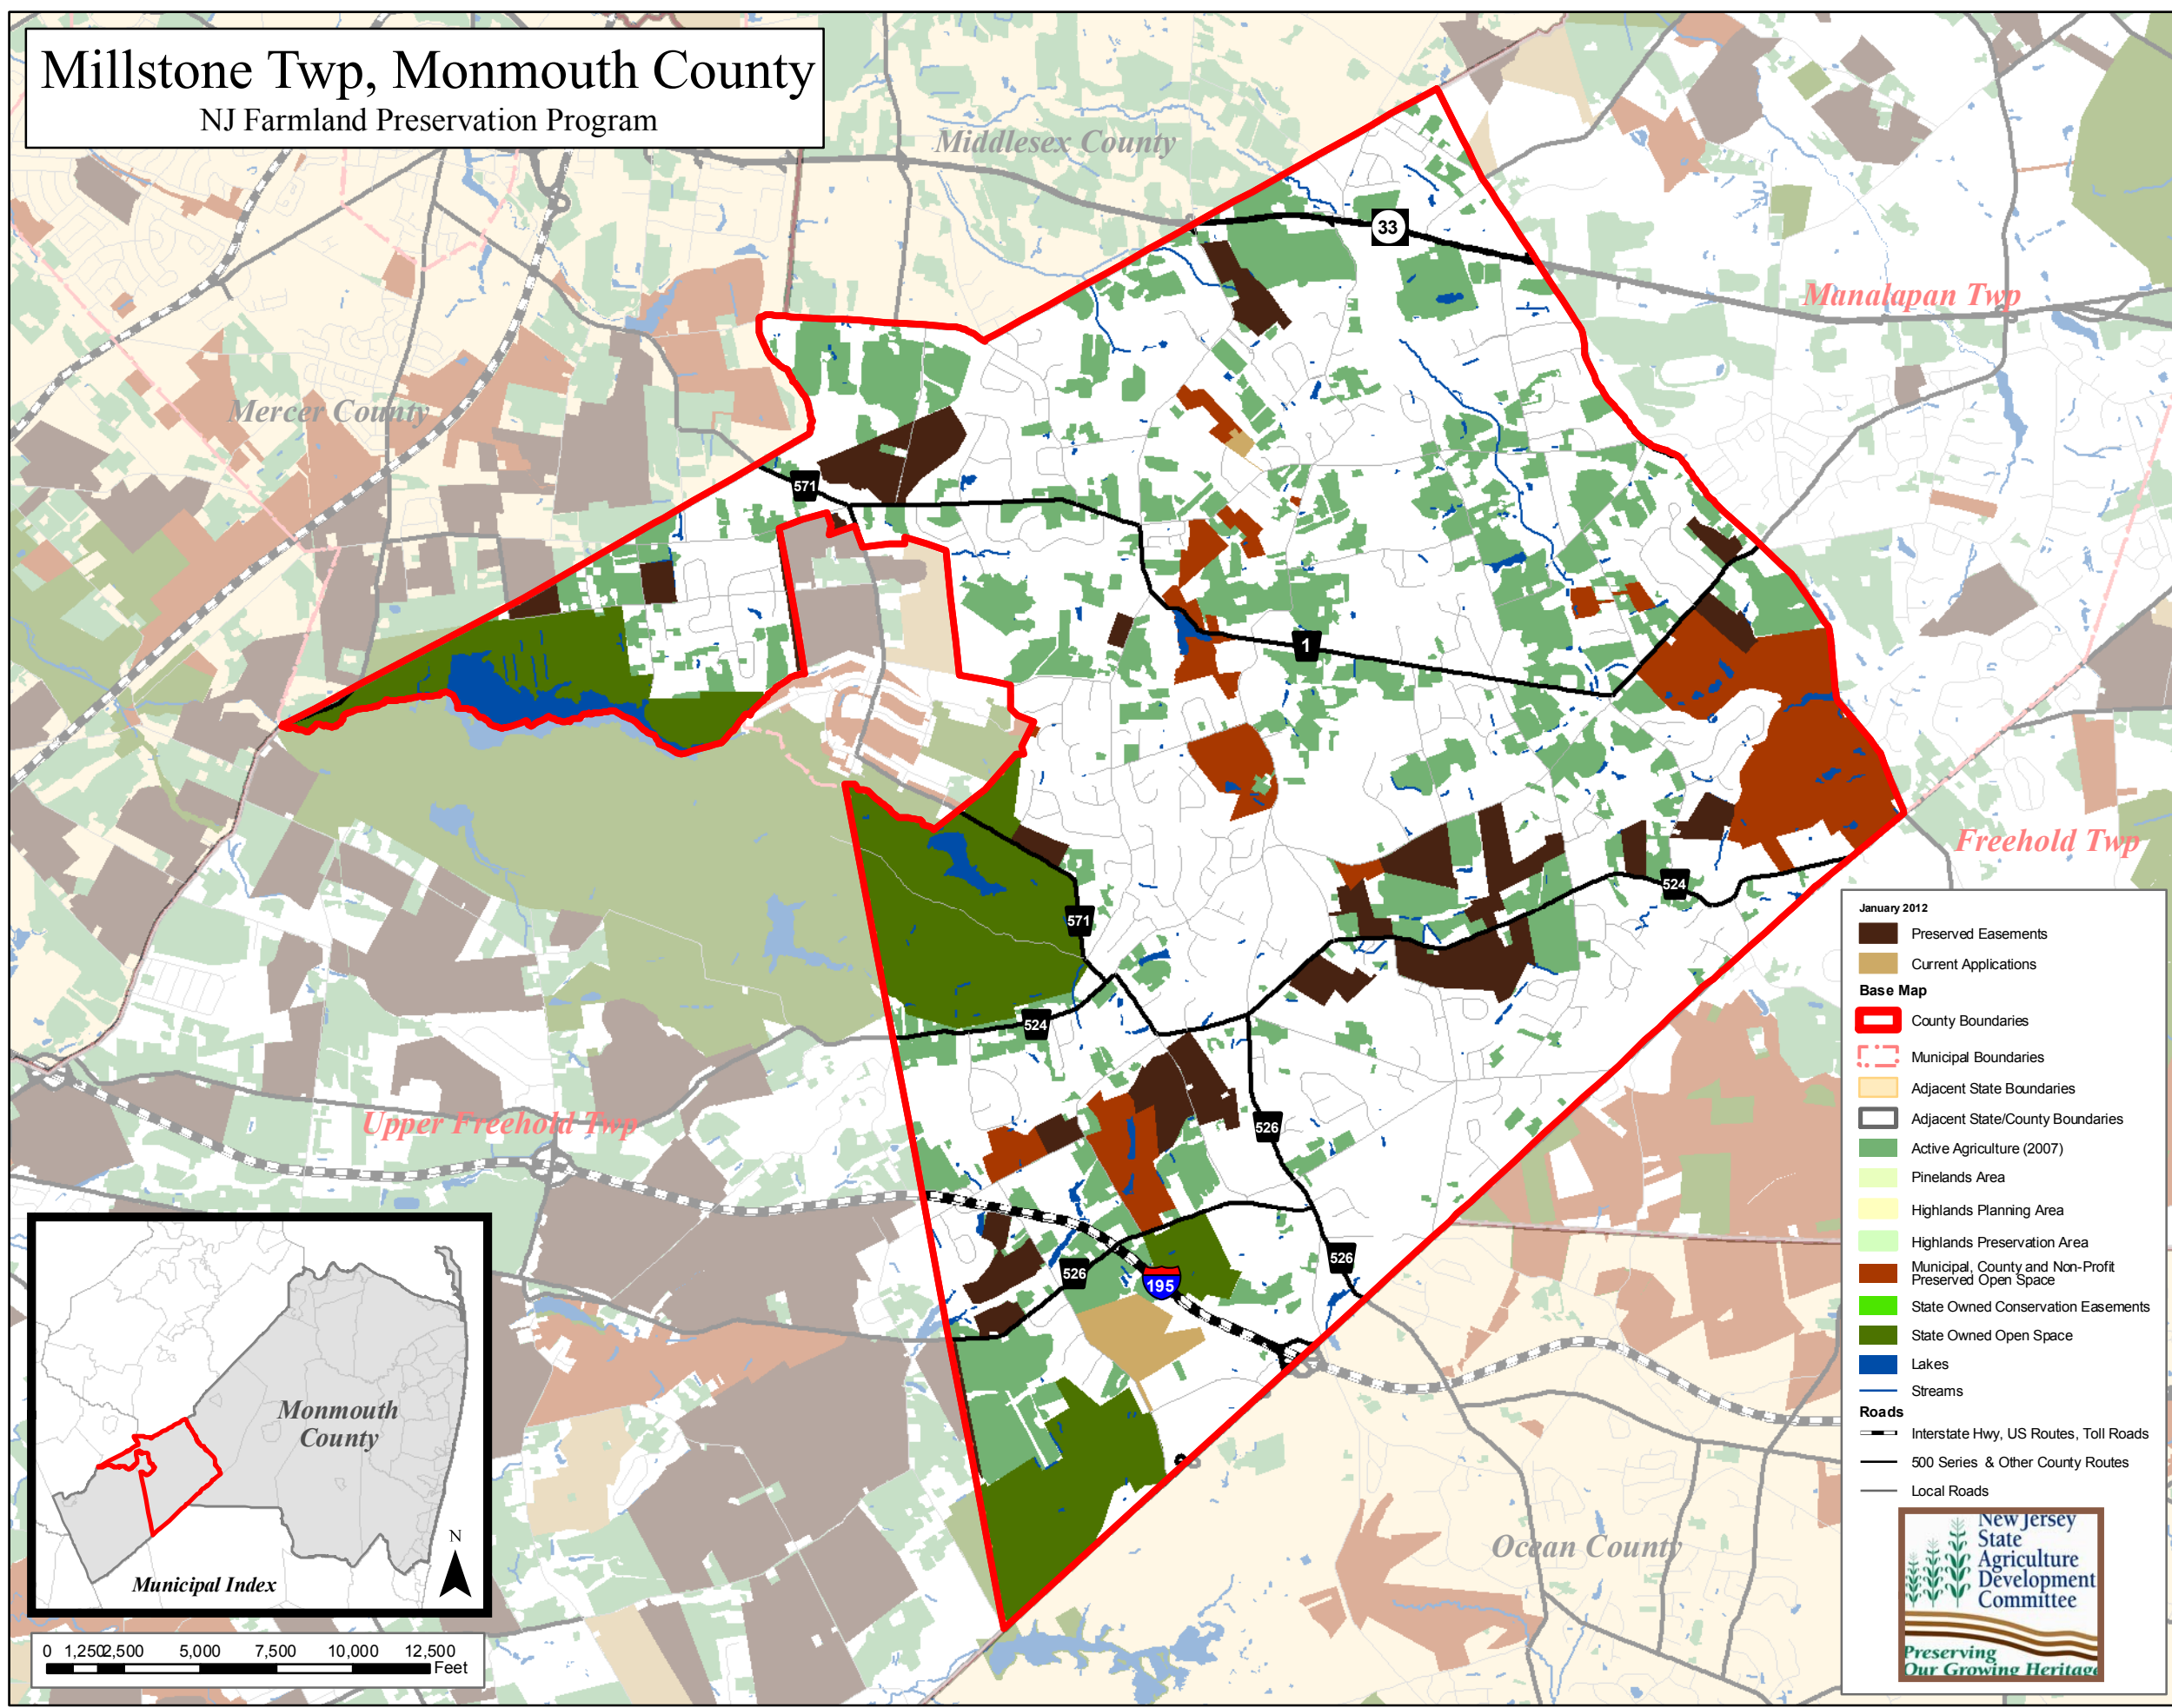

# Millstone Twp, Monmouth County

## NJ Farmland Preservation Program

**January 2012**

- Preserved Easements
- Current Applications

**Base Map**

- County Boundaries
- Municipal Boundaries
- Adjacent State Boundaries
- Adjacent State/County Boundaries
- Active Agriculture (2007)
- Pinelands Area
- Highlands Planning Area
- Highlands Preservation Area
- Municipal, County and Non-Profit Preserved Open Space
- State Owned Conservation Easements
- State Owned Open Space
- Lakes
- Streams

**Roads**

- Interstate Hwy, US Routes, Toll Roads
- 500 Series & Other County Routes
- Local Roads