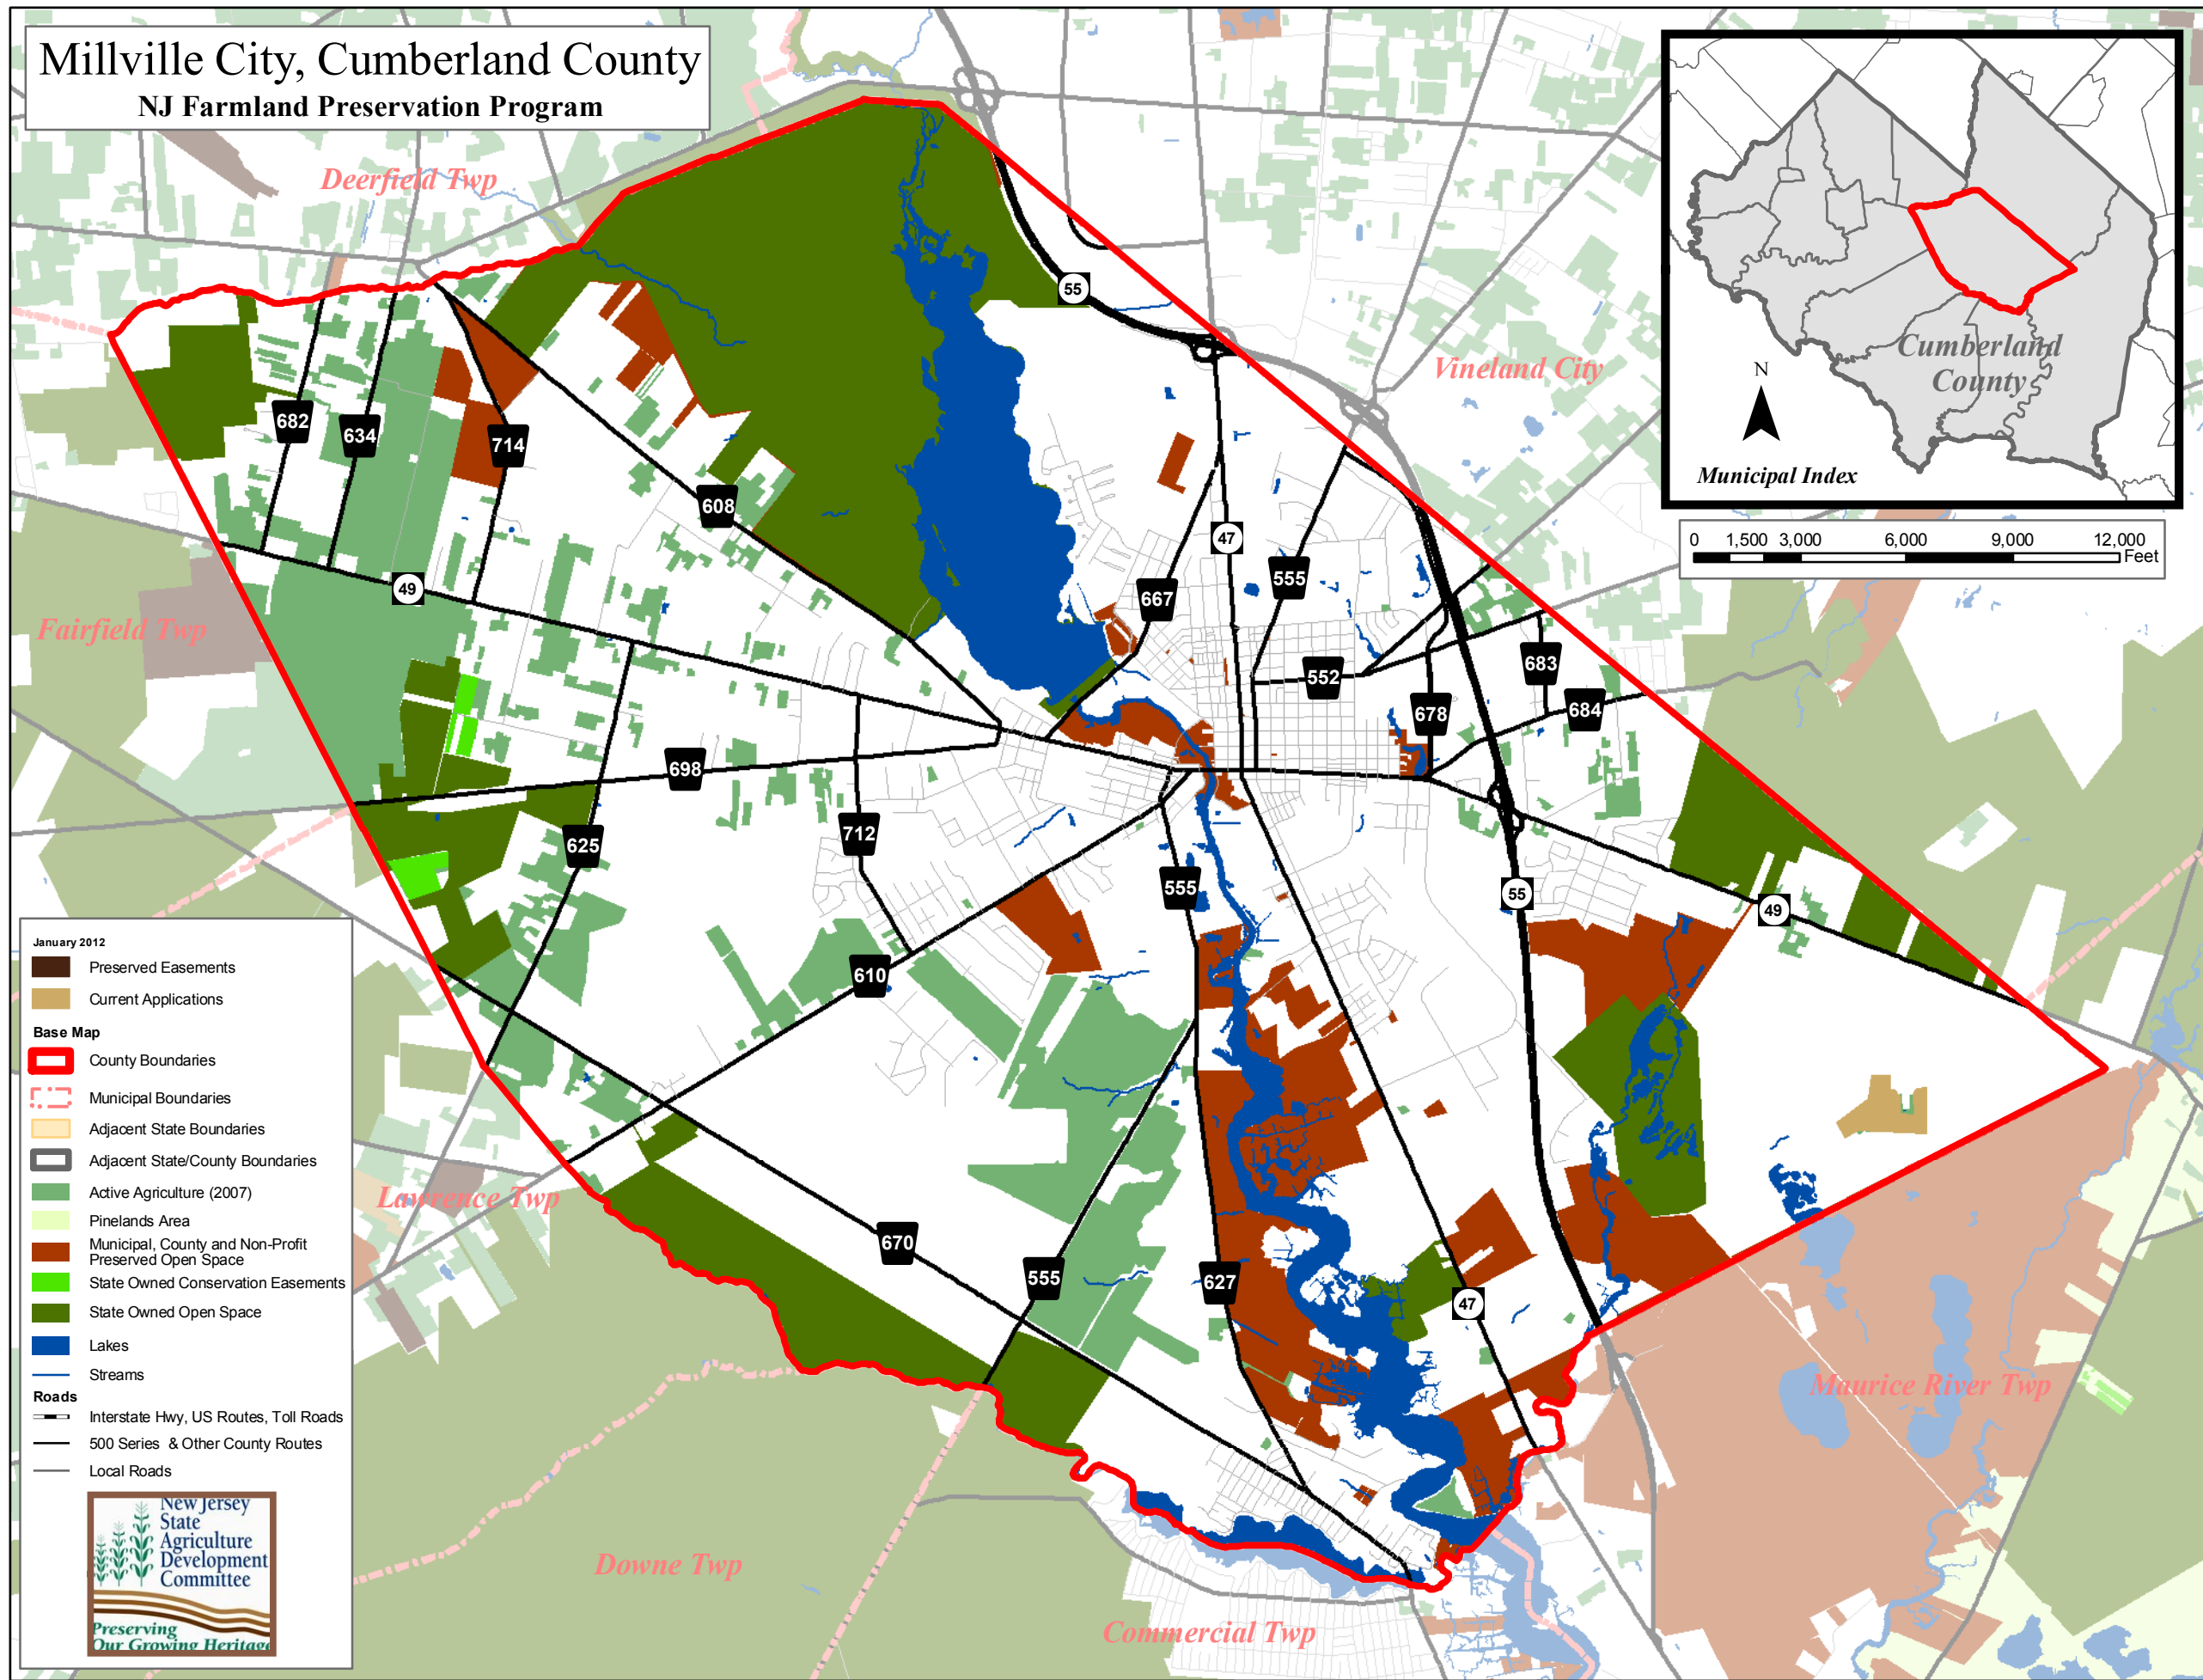

Millville City, Cumberland County

NJ Farmland Preservation Program

January 2012

- Preserved Easements
- Current Applications

Base Map

- County Boundaries
- Municipal Boundaries
- Adjacent State Boundaries
- Adjacent State/County Boundaries
- Active Agriculture (2007)
- Pinelands Area
- Municipal, County and Non-Profit Preserved Open Space
- State Owned Conservation Easements
- State Owned Open Space
- Lakes
- Streams

Roads

- Interstate Hwy, US Routes, Toll Roads
- 500 Series & Other County Routes
- Local Roads

New Jersey State
Agriculture
Development
Committee

Preserving
Our Growing Heritage