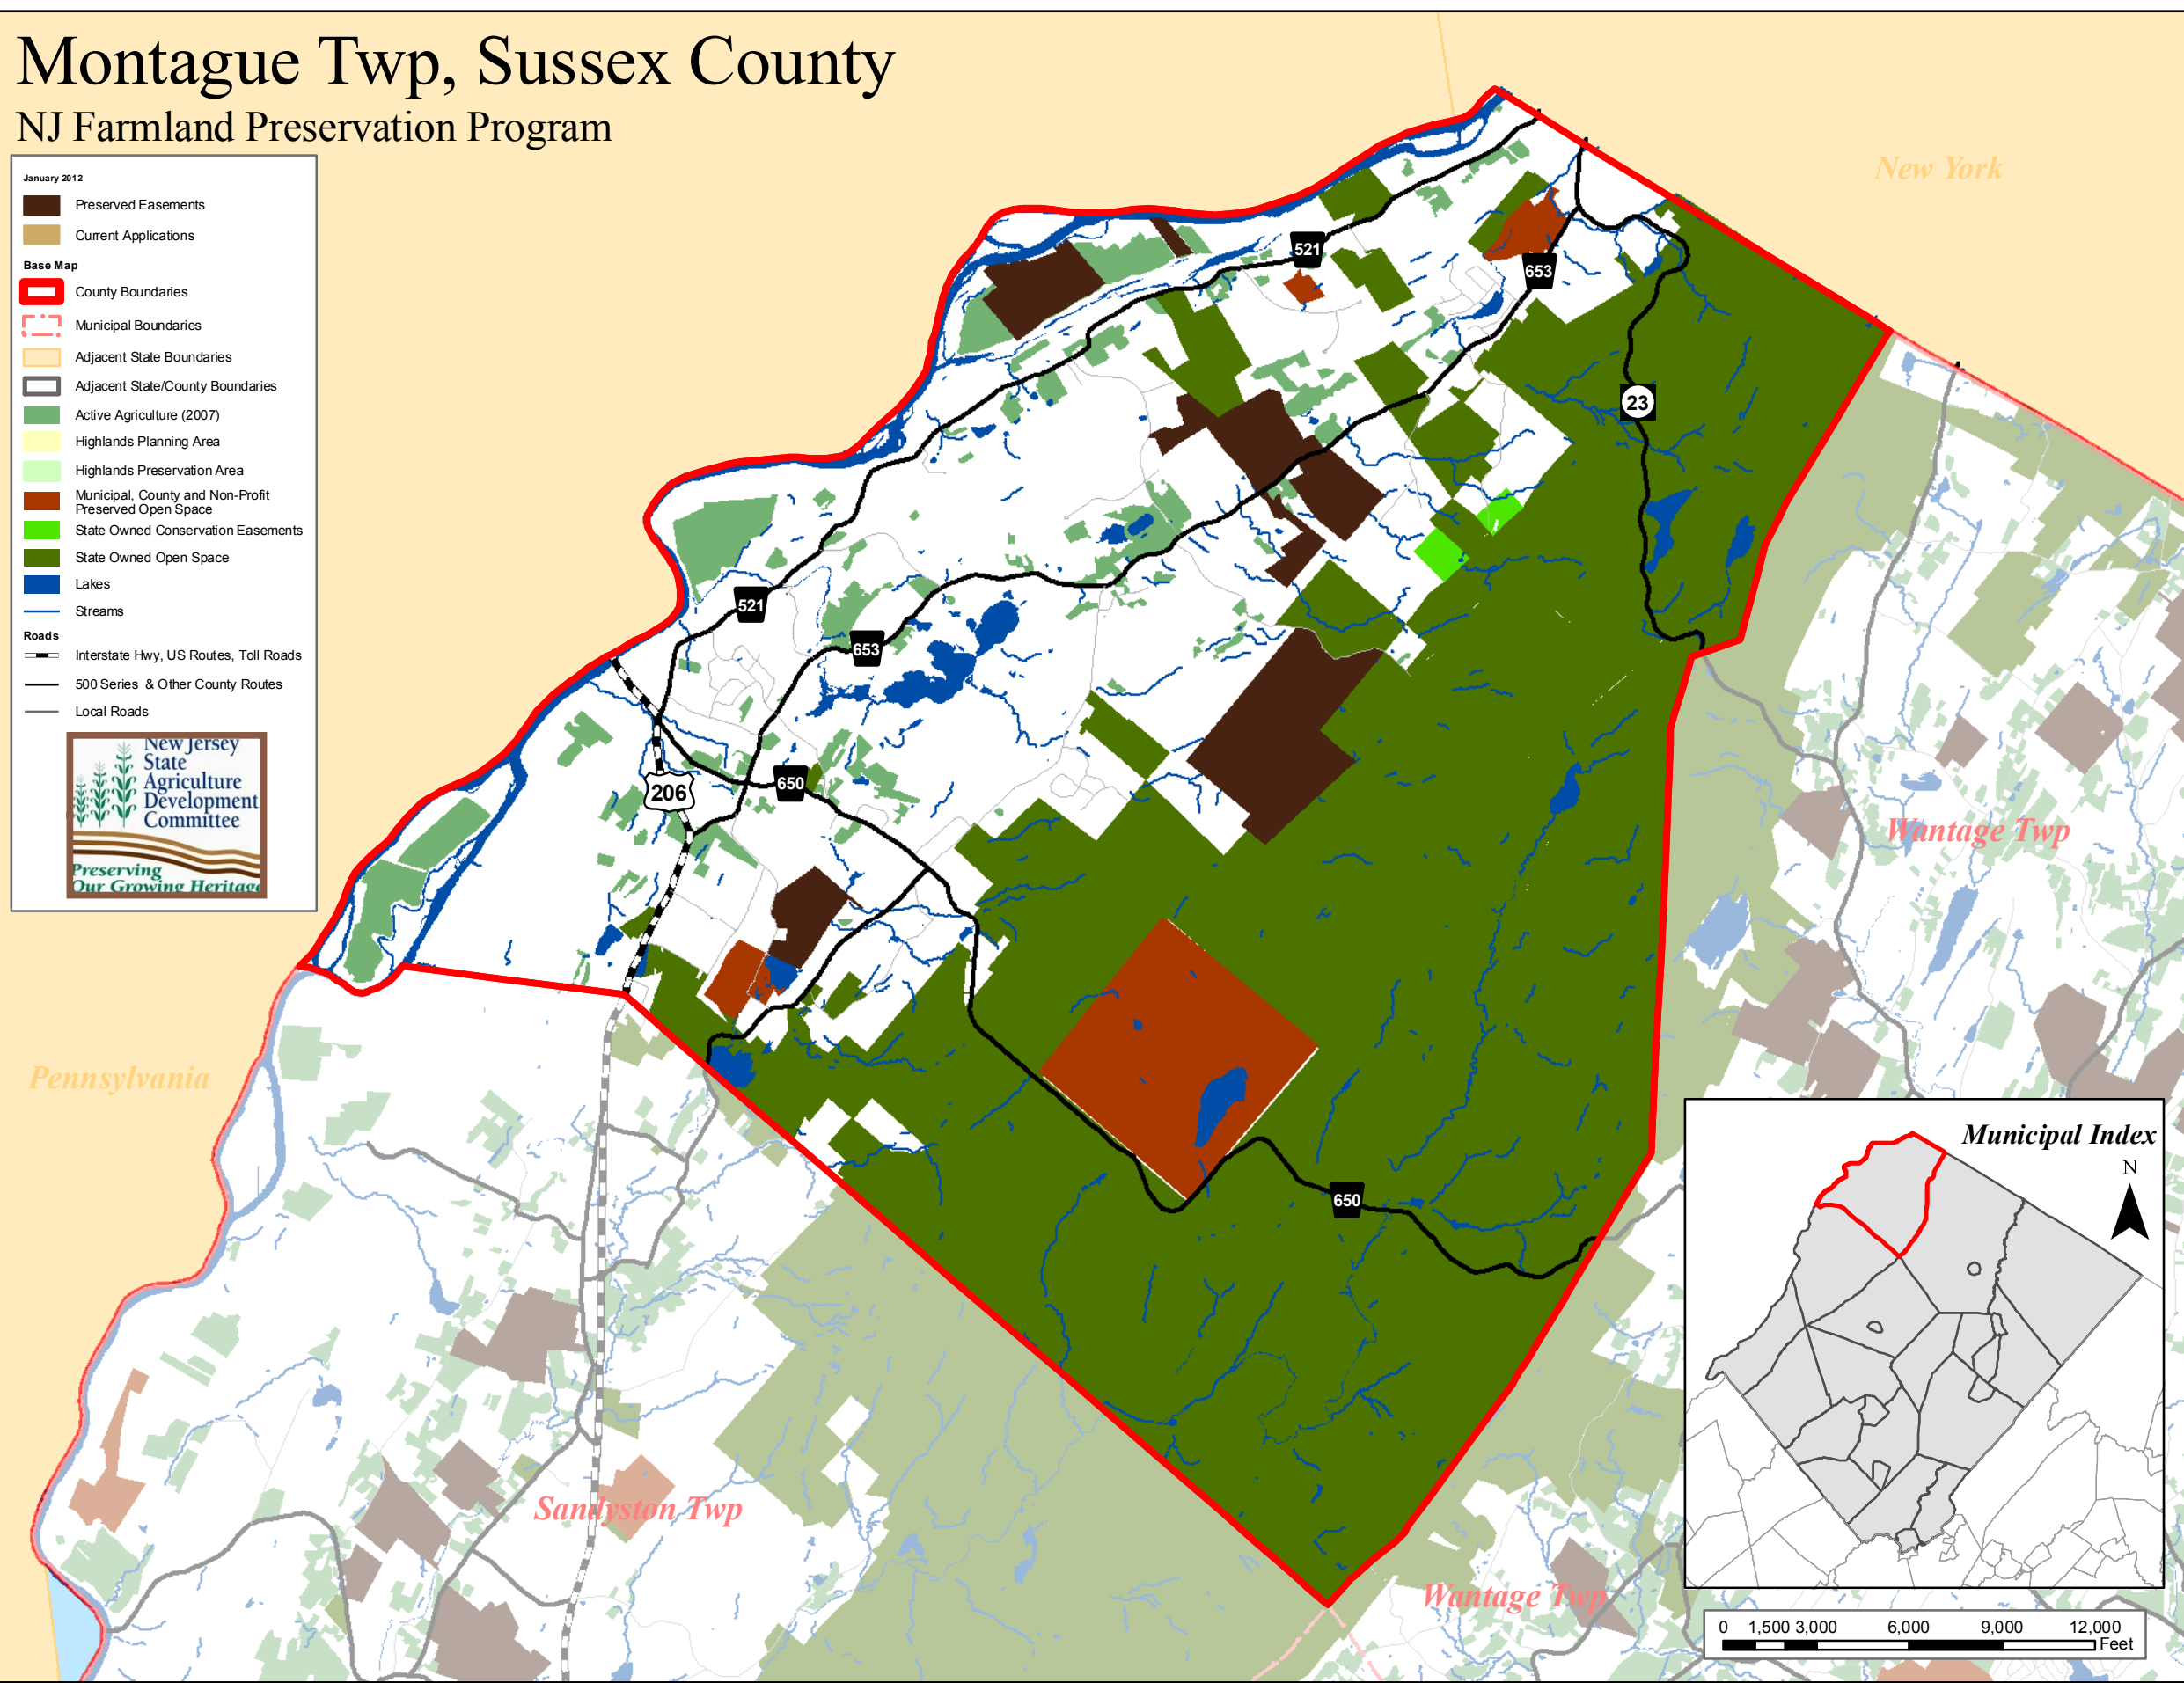

# Montague Twp, Sussex County

## NJ Farmland Preservation Program

January 2012

- Preserved Easements
- Current Applications

Base Map

- County Boundaries
- Municipal Boundaries
- Adjacent State Boundaries
- Adjacent State/County Boundaries
- Active Agriculture (2007)
- Highlands Planning Area
- Highlands Preservation Area
- Municipal, County and Non-Profit Preserved Open Space
- State Owned Conservation Easements
- State Owned Open Space
- Lakes
- Streams

Roads

- Interstate Hwy, US Routes, Toll Roads
- 500 Series & Other County Routes
- Local Roads

New York

Pennsylvania

Wantage Twp

Sandyston Twp

Wantage Twp

x:\projects\regional maps\county maps\suscomaps\montague\_ag02\_11x17.mxd