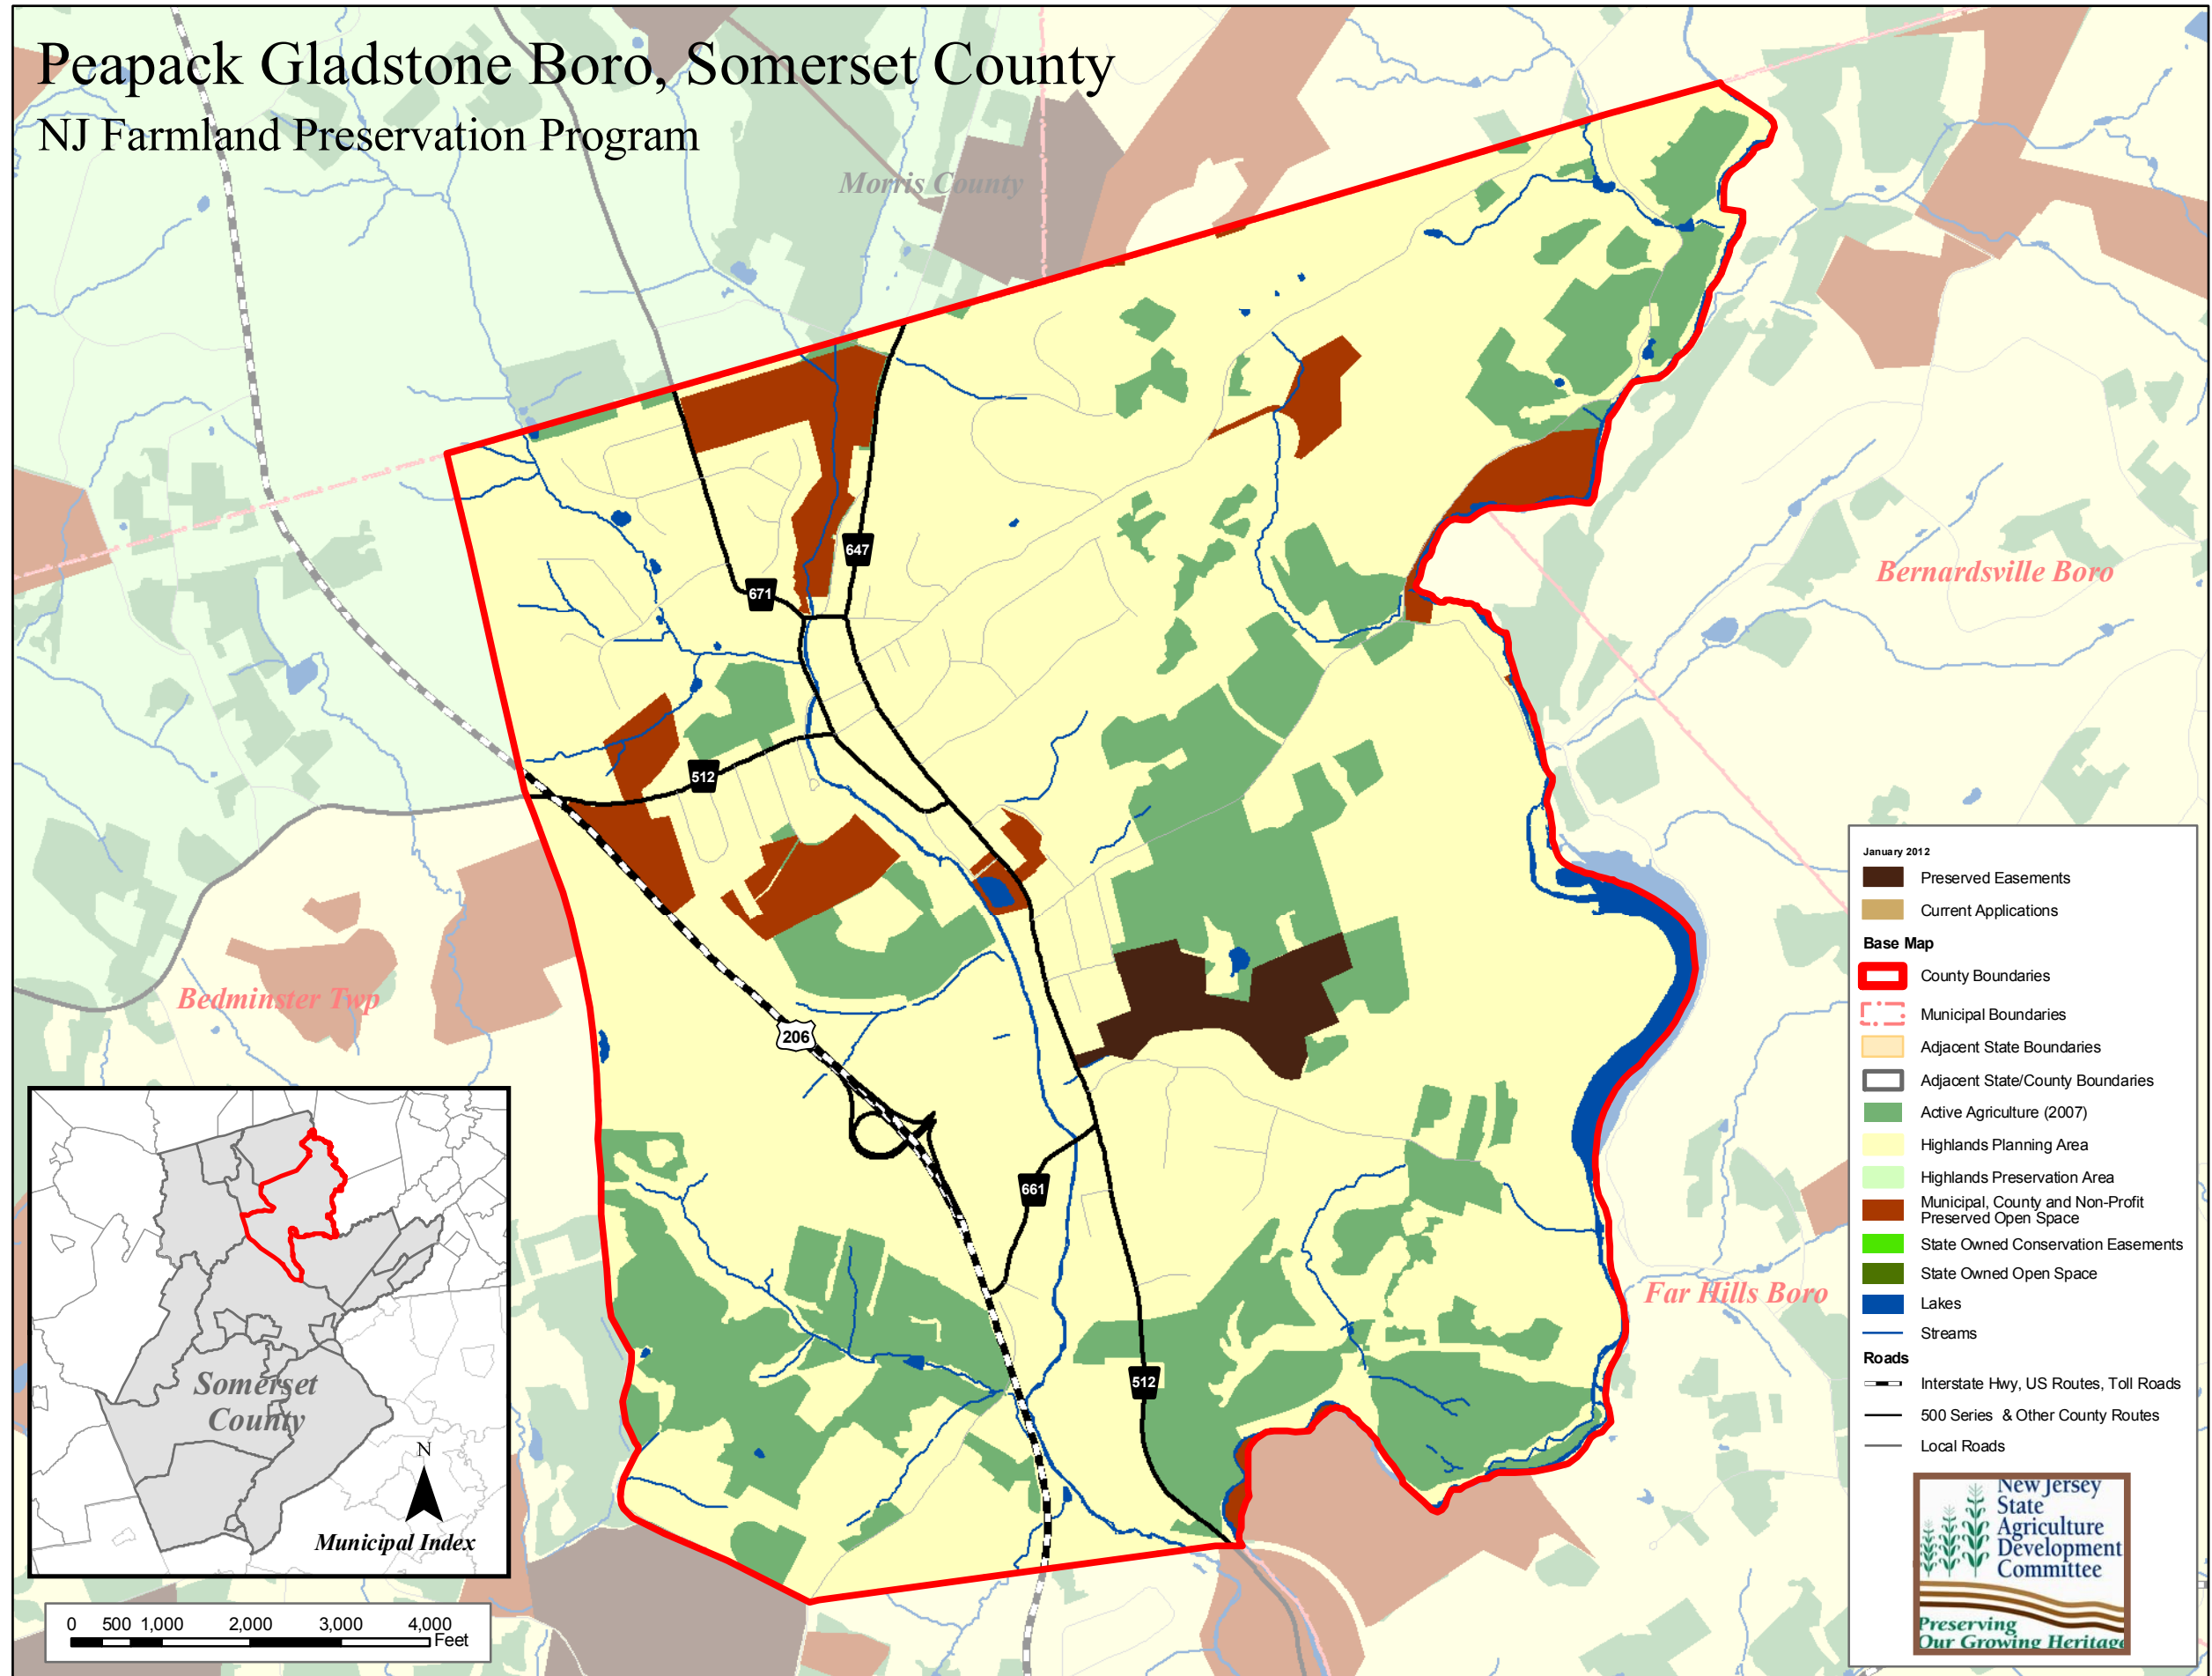

# Peapack Gladstone Boro, Somerset County

## NJ Farmland Preservation Program

January 2012

- Preserved Easements
- Current Applications

**Base Map**

- County Boundaries
- Municipal Boundaries
- Adjacent State Boundaries
- Adjacent State/County Boundaries
- Active Agriculture (2007)
- Highlands Planning Area
- Highlands Preservation Area
- Municipal, County and Non-Profit Preserved Open Space
- State Owned Conservation Easements
- State Owned Open Space
- Lakes
- Streams

**Roads**

- Interstate Hwy, US Routes, Toll Roads
- 500 Series & Other County Routes
- Local Roads

New Jersey State Agriculture Development Committee  
Preserving Our Growing Heritage