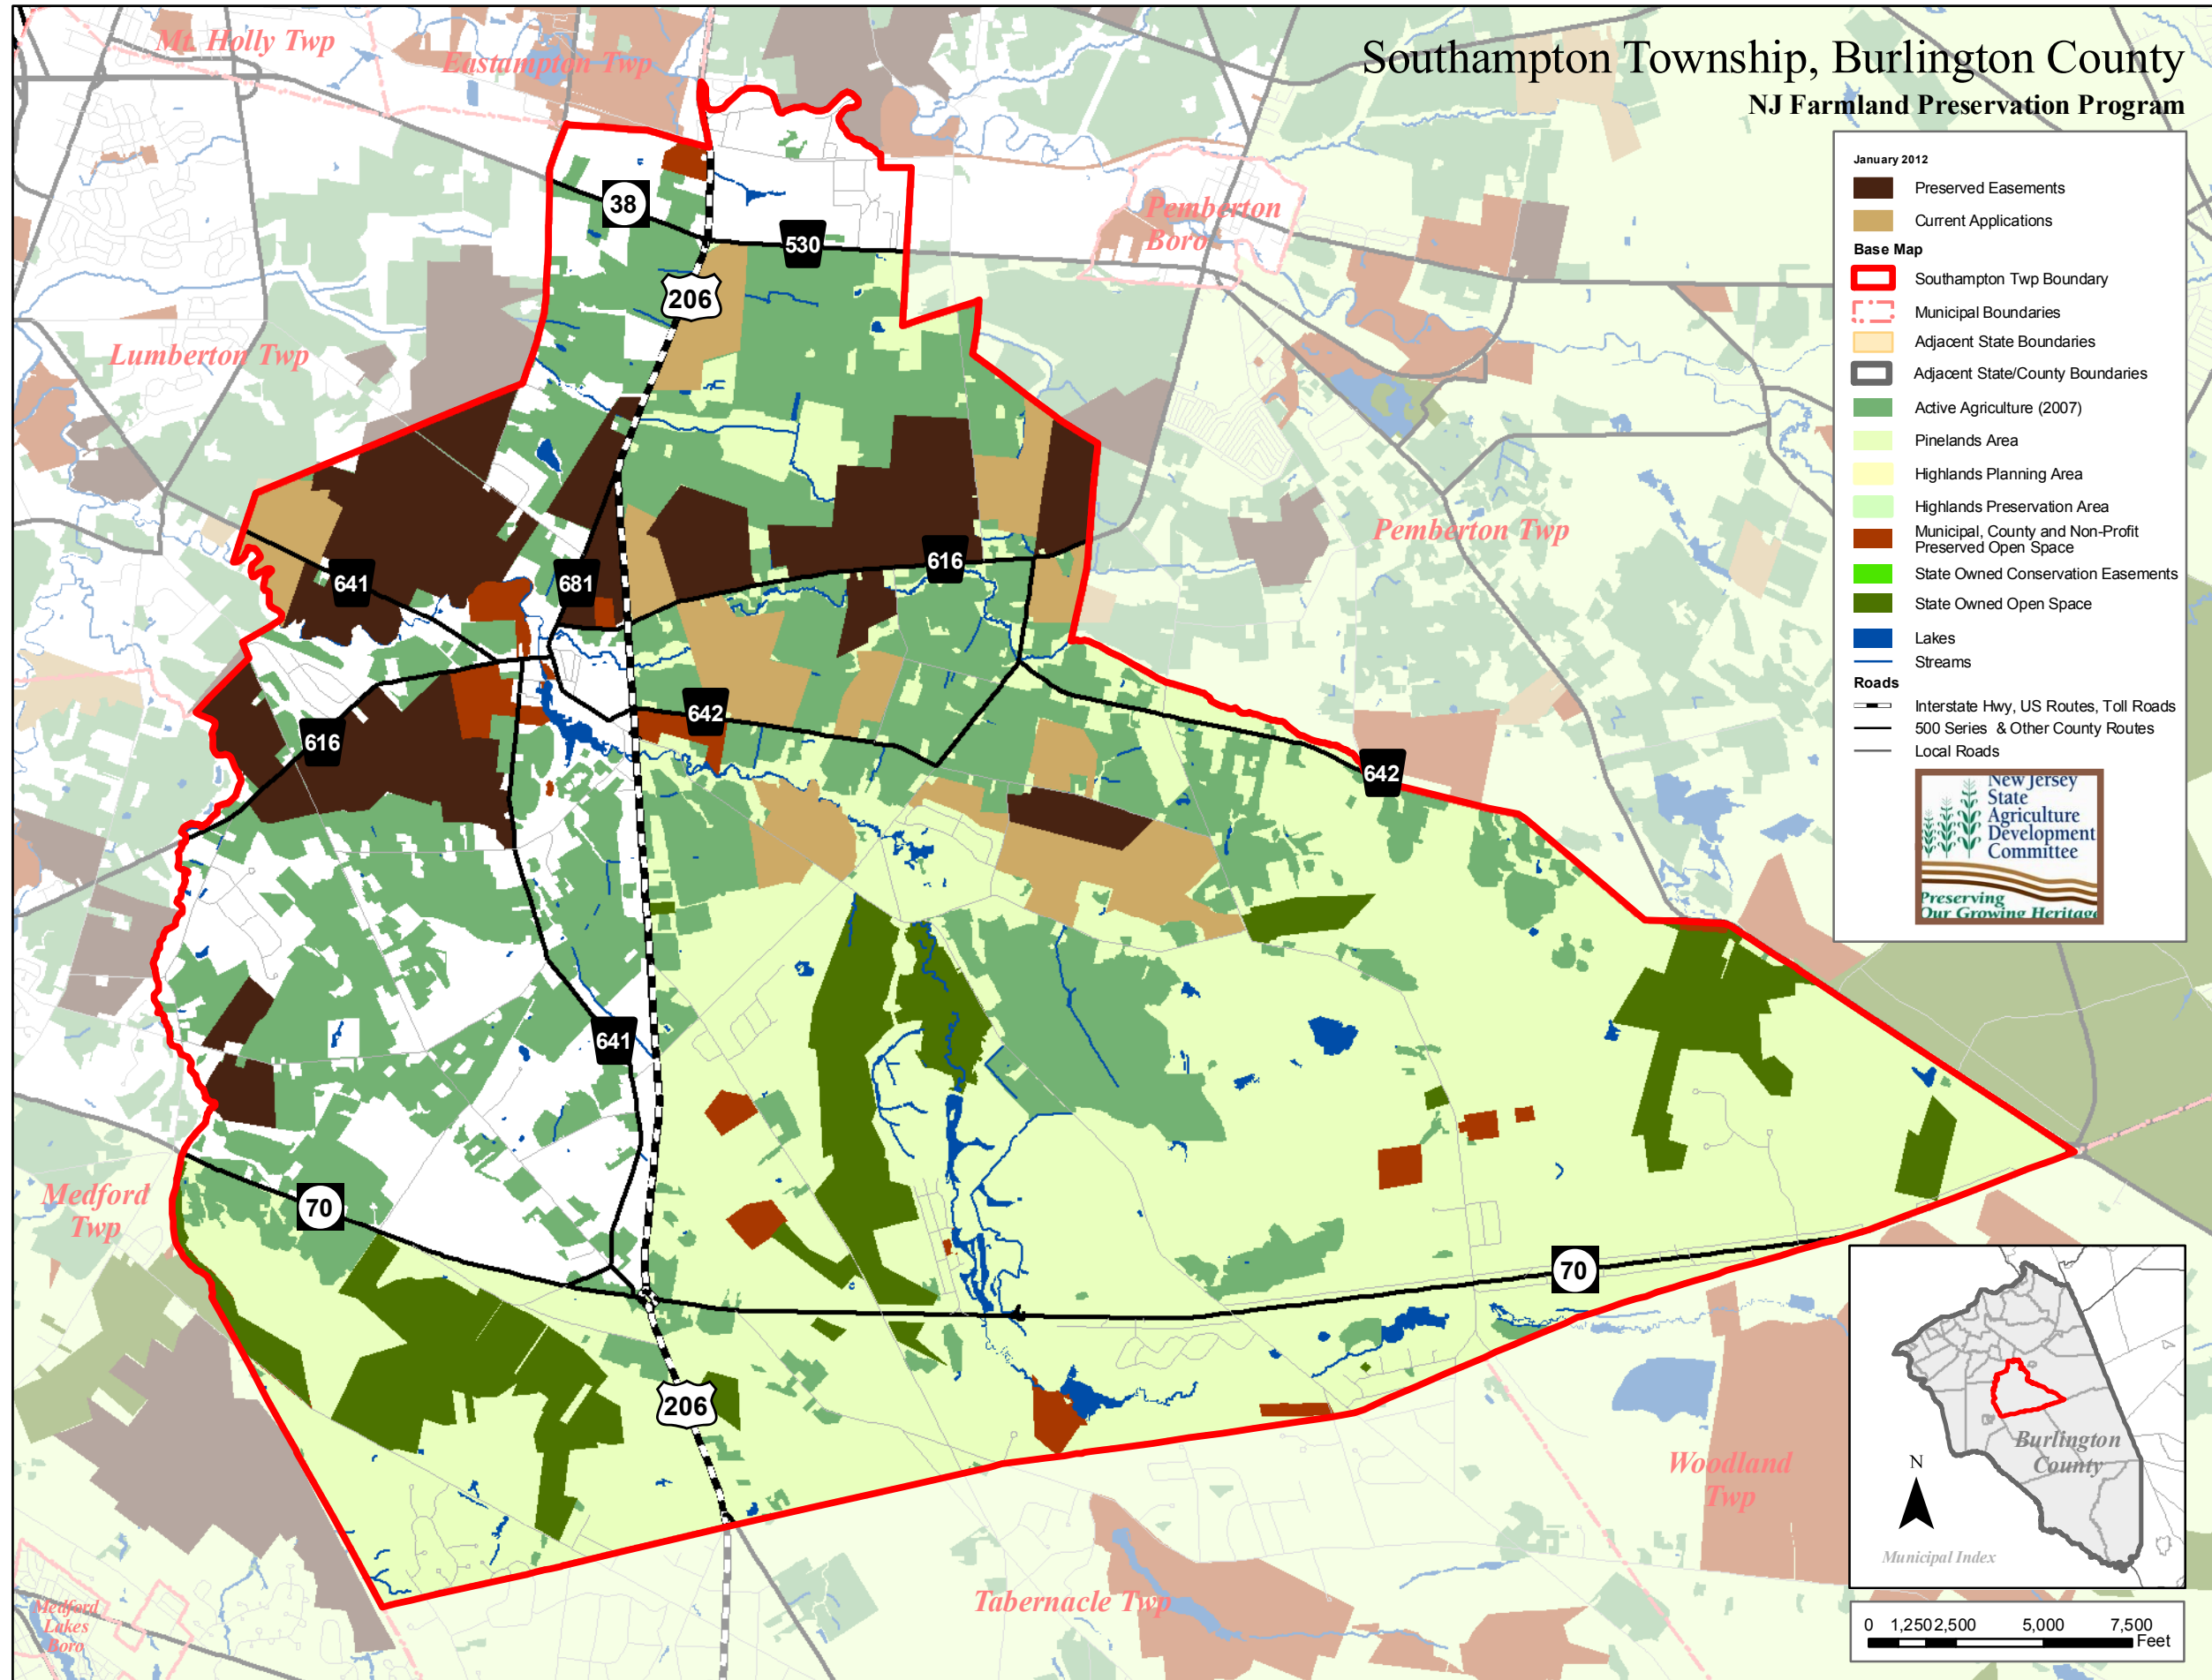

Southampton Township, Burlington County

NJ Farmland Preservation Program

January 2012

- Preserved Easements
- Current Applications

Base Map

- Southampton Twp Boundary
- Municipal Boundaries
- Adjacent State Boundaries
- Adjacent State/County Boundaries
- Active Agriculture (2007)
- Pinelands Area
- Highlands Planning Area
- Highlands Preservation Area
- Municipal, County and Non-Profit Preserved Open Space
- State Owned Conservation Easements
- State Owned Open Space
- Lakes
- Streams

Roads

- Interstate Hwy, US Routes, Toll Roads
- 500 Series & Other County Routes
- Local Roads

New Jersey State
Agriculture
Development
Committee

Preserving
Our Growing Heritage

Burlington
County

Municipal Index

N

0 1,250 2,500 5,000 7,500
Feet