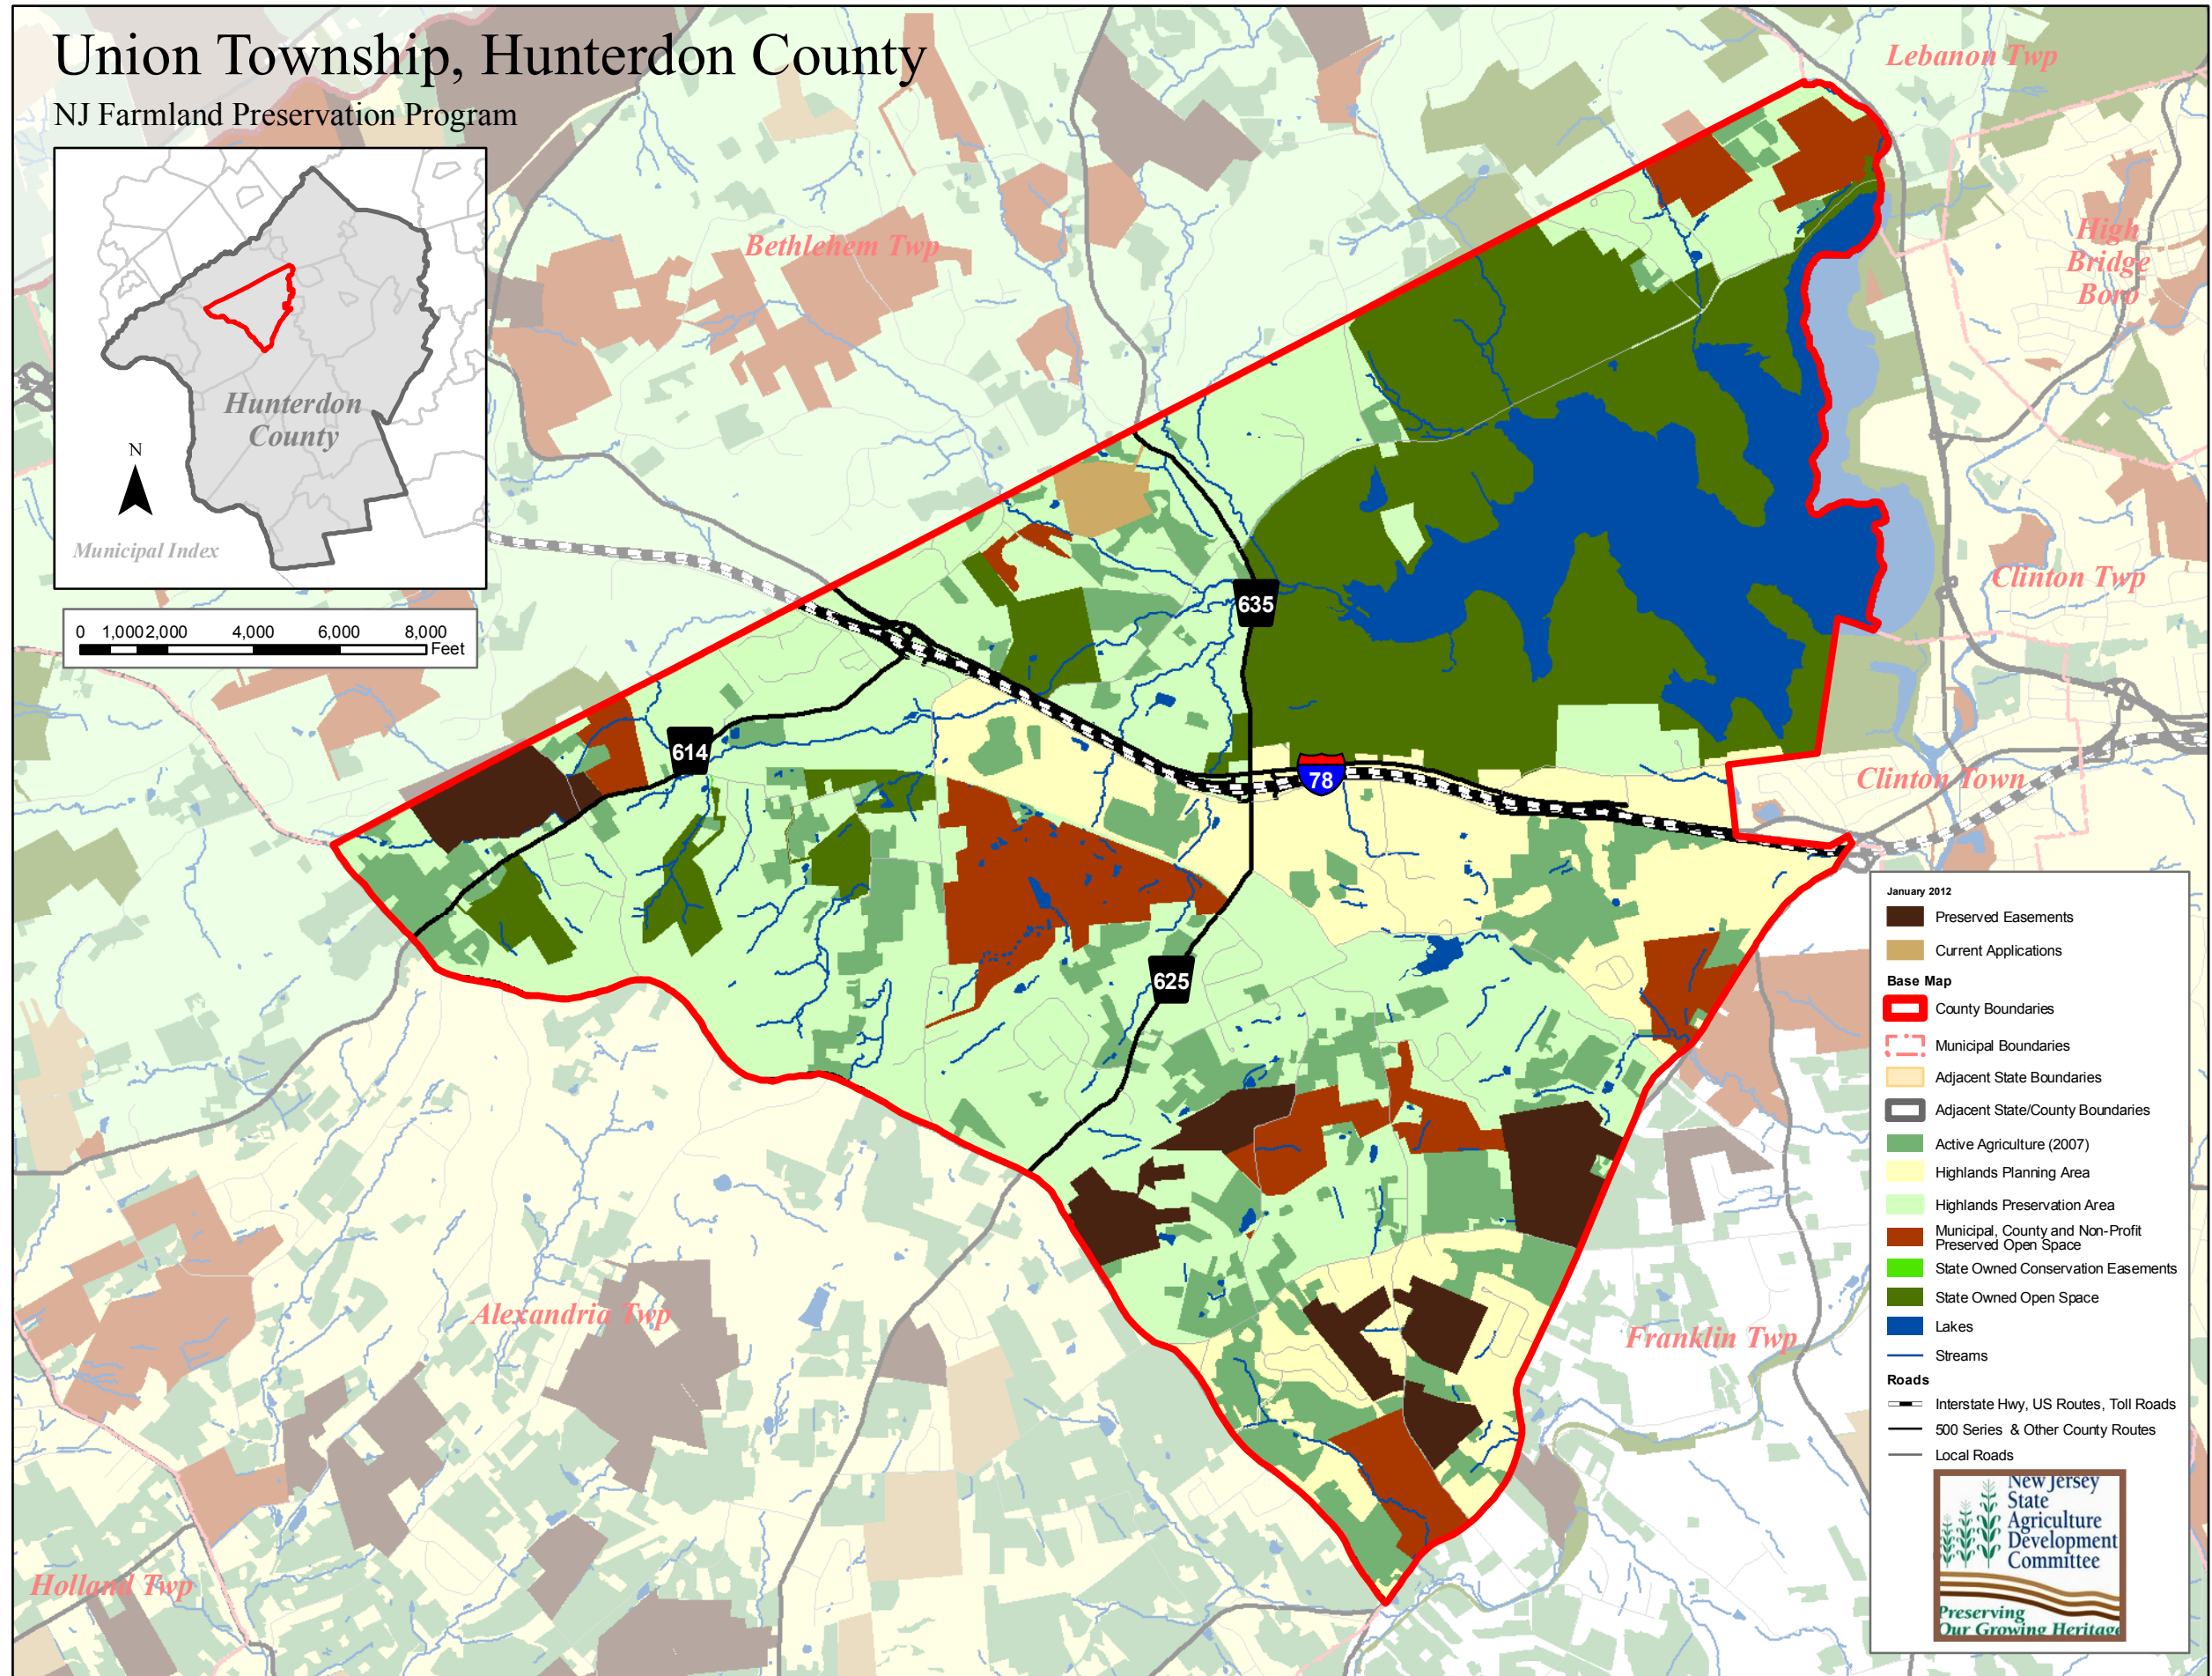

# Union Township, Hunterdon County

NJ Farmland Preservation Program

January 2012

- Preserved Easements
- Current Applications

**Base Map**

- County Boundaries
- Municipal Boundaries
- Adjacent State Boundaries
- Adjacent State/County Boundaries
- Active Agriculture (2007)
- Highlands Planning Area
- Highlands Preservation Area
- Municipal, County and Non-Profit Preserved Open Space
- State Owned Conservation Easements
- State Owned Open Space
- Lakes
- Streams

**Roads**

- Interstate Hwy, US Routes, Toll Roads
- 500 Series & Other County Routes
- Local Roads

New Jersey State Agriculture Development Committee  
Preserving Our Growing Heritage