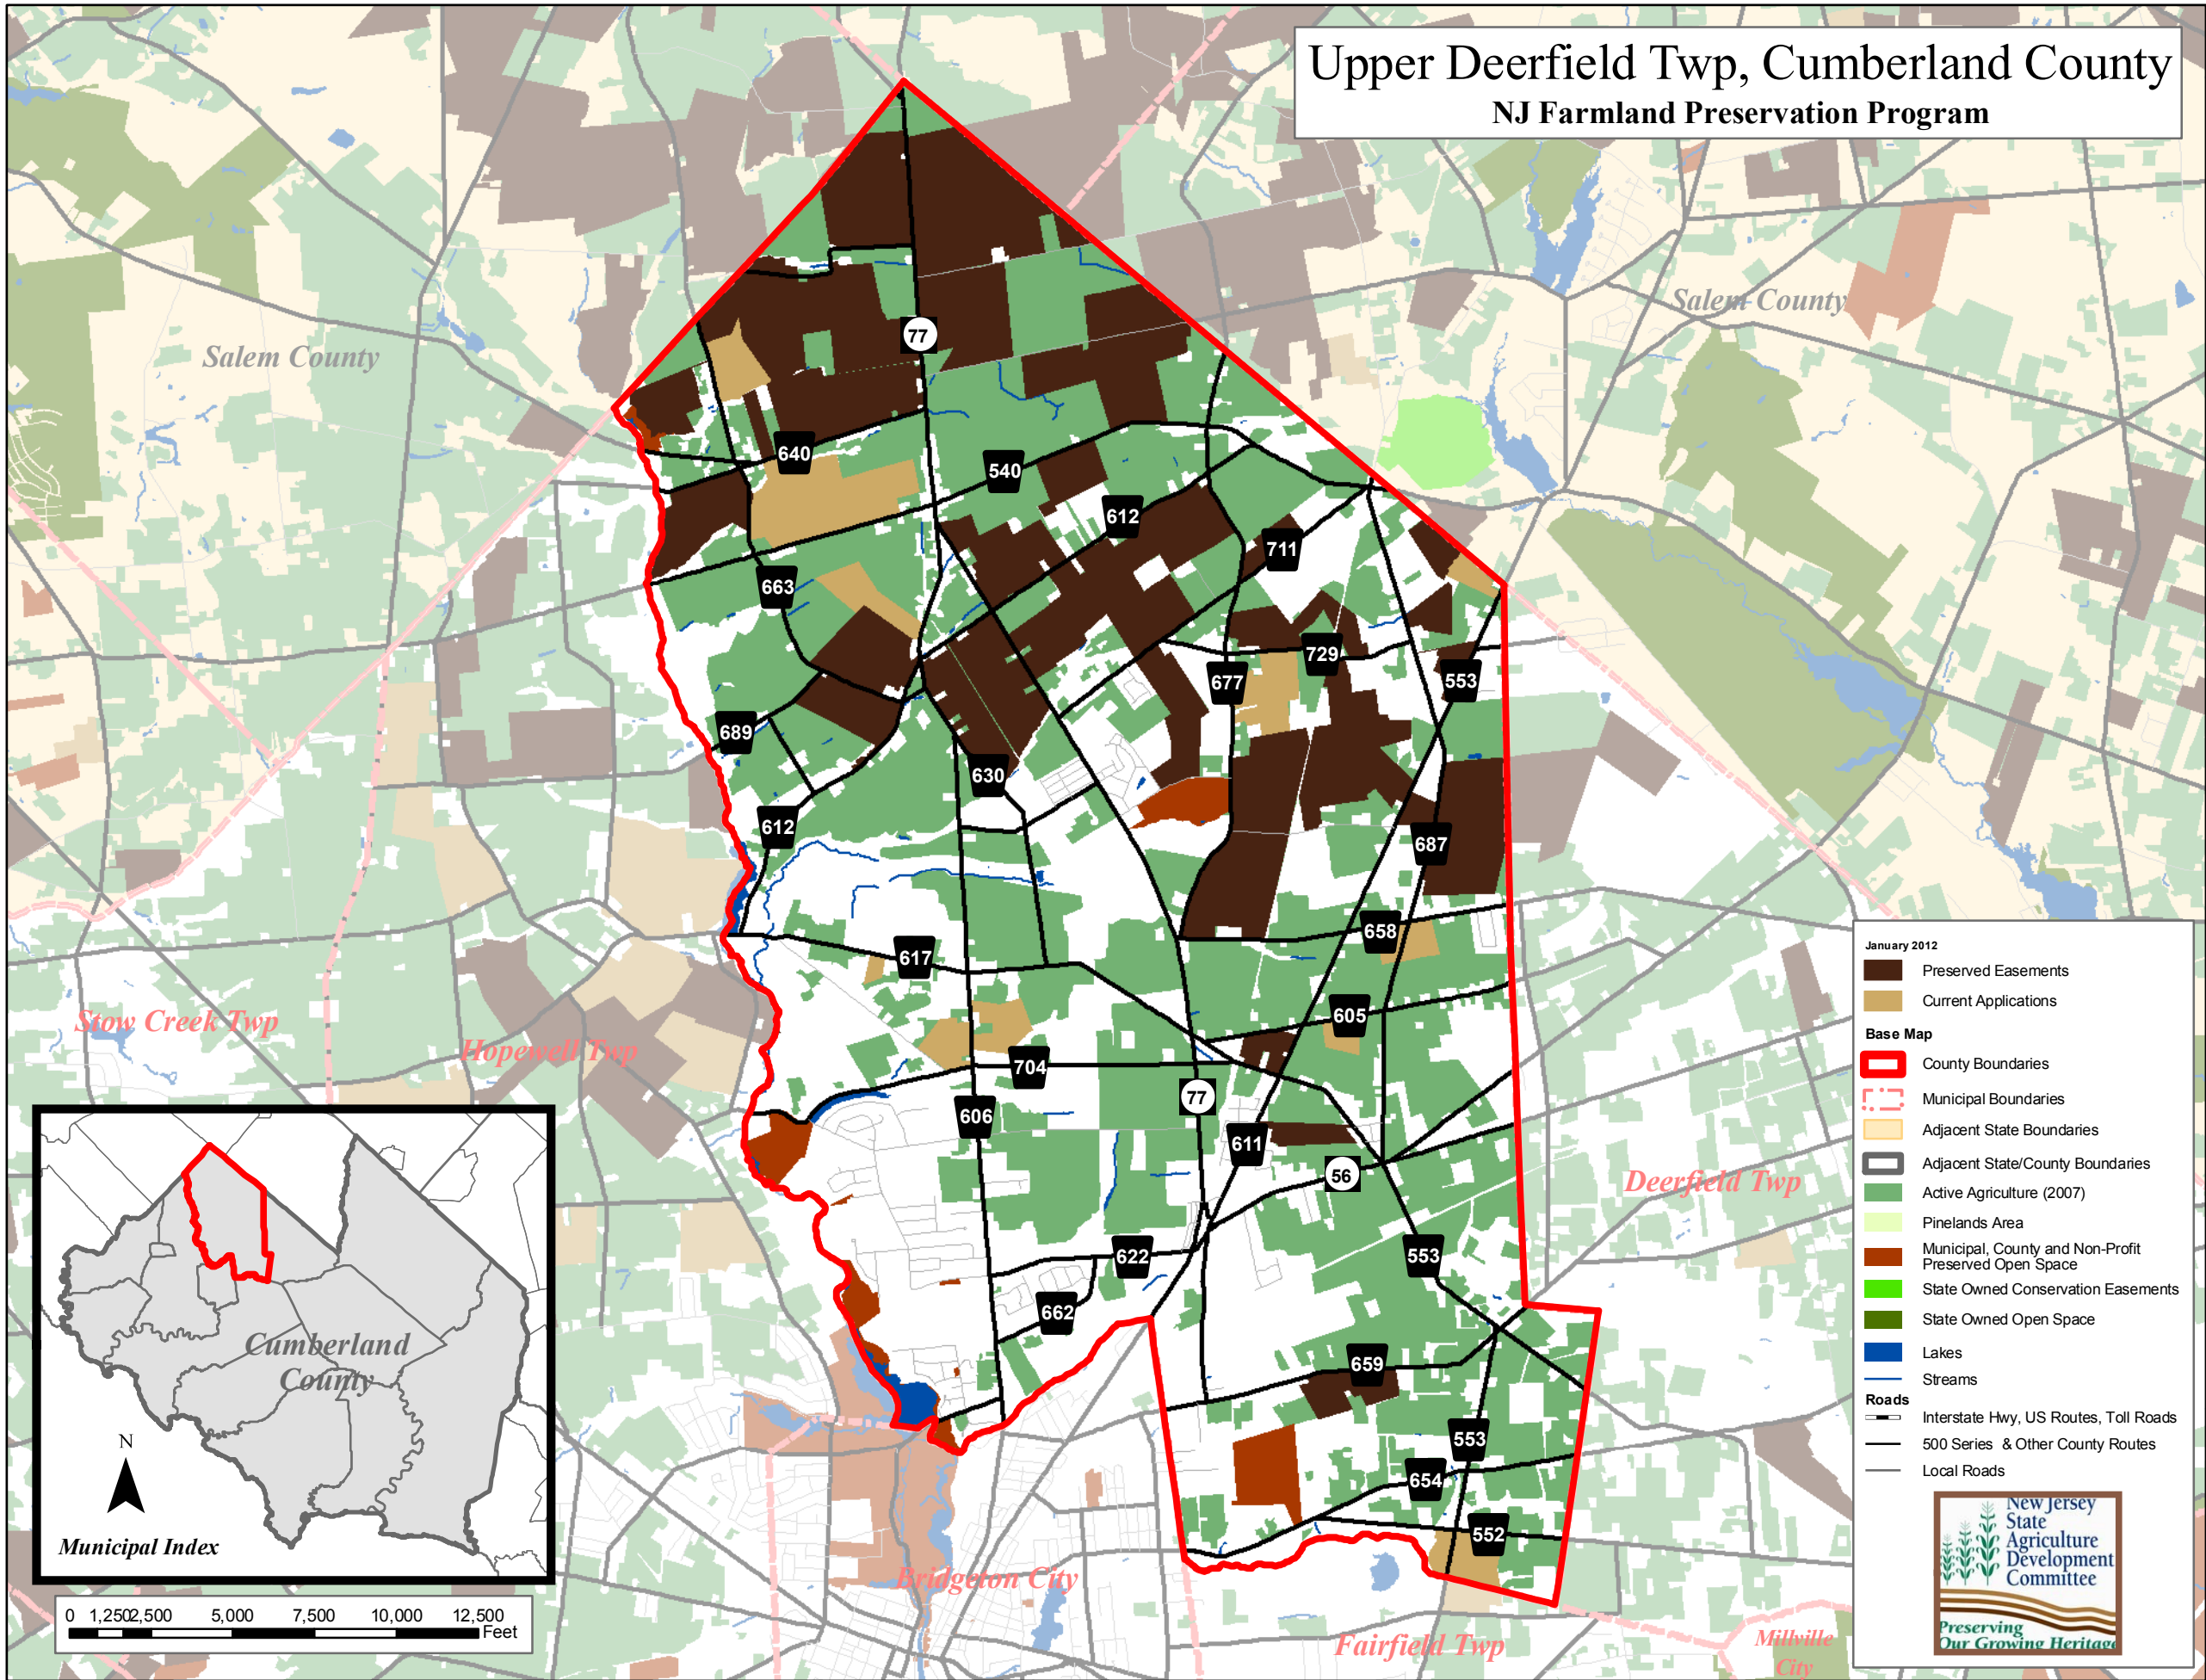

# Upper Deerfield Twp, Cumberland County

## NJ Farmland Preservation Program

January 2012

- Preserved Easements
- Current Applications

Base Map

- County Boundaries
- Municipal Boundaries
- Adjacent State Boundaries
- Adjacent State/County Boundaries
- Active Agriculture (2007)
- Pinelands Area
- Municipal, County and Non-Profit Preserved Open Space
- State Owned Conservation Easements
- State Owned Open Space
- Lakes
- Streams

Roads

- Interstate Hwy, US Routes, Toll Roads
- 500 Series & Other County Routes
- Local Roads

New Jersey State Agriculture Development Committee  
Preserving Our Growing Heritage