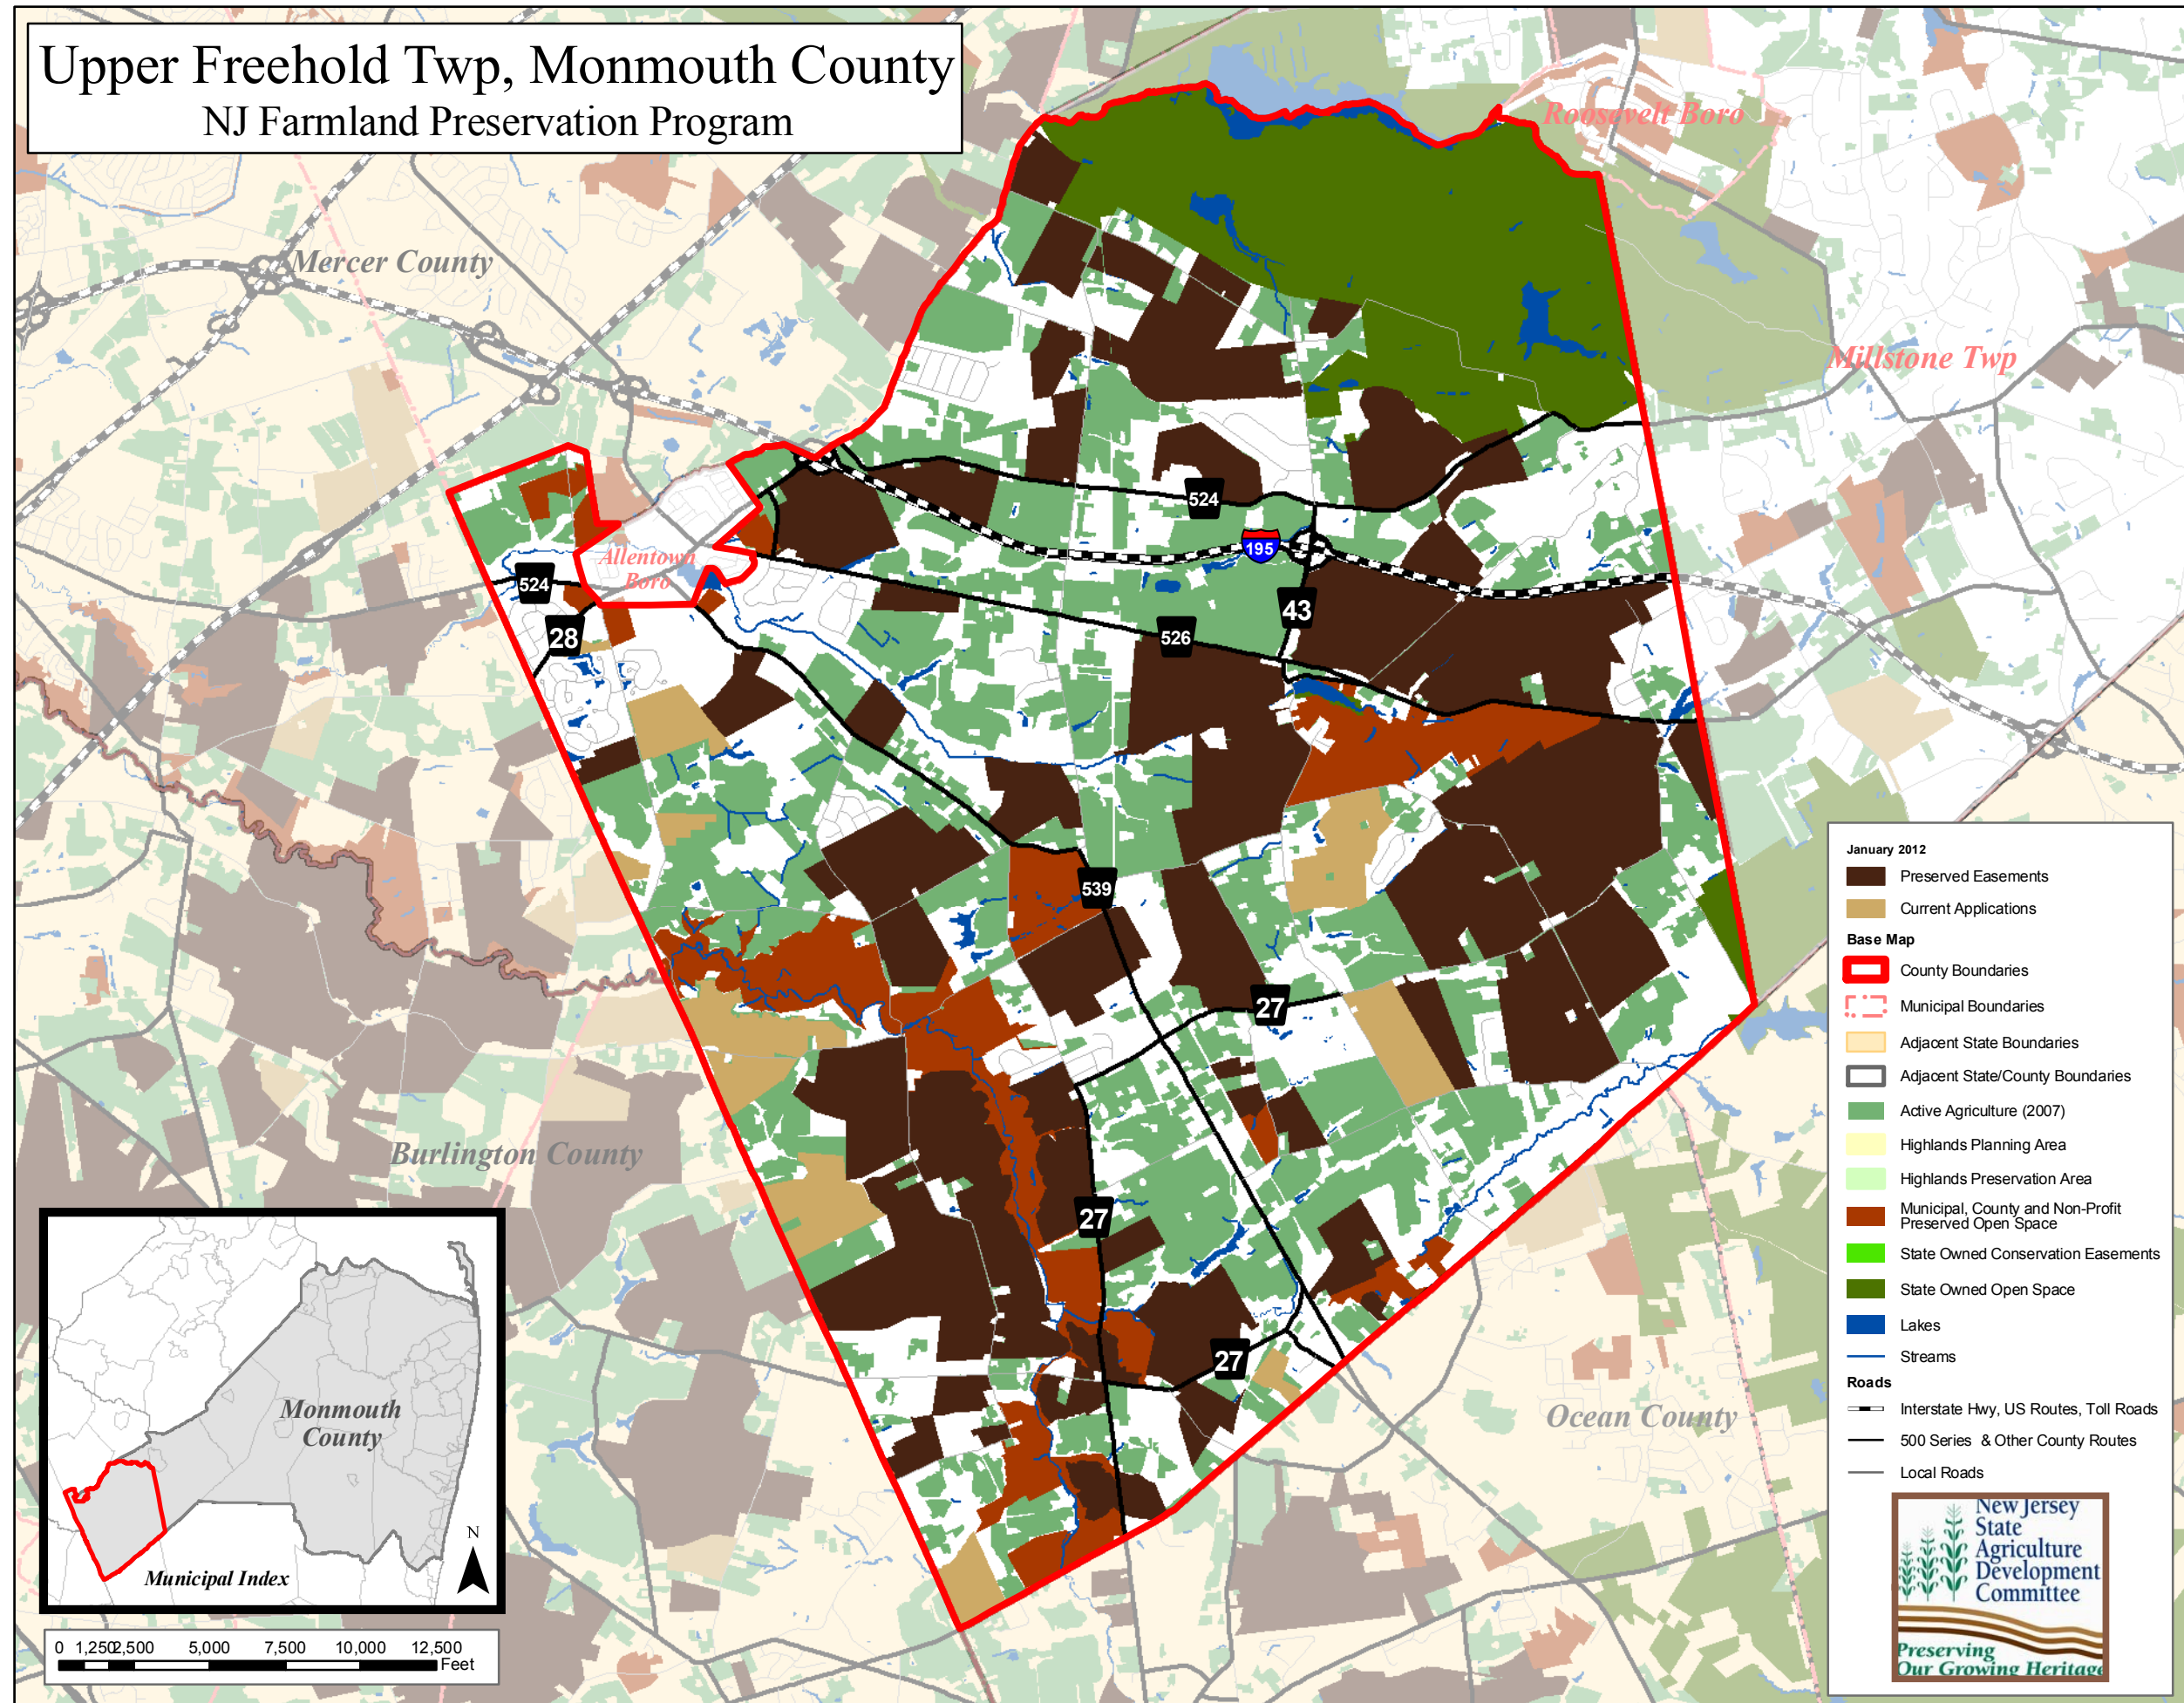

# Upper Freehold Twp, Monmouth County NJ Farmland Preservation Program

**January 2012**

- Preserved Easements
- Current Applications

**Base Map**

- County Boundaries
- Municipal Boundaries
- Adjacent State Boundaries
- Adjacent State/County Boundaries
- Active Agriculture (2007)
- Highlands Planning Area
- Highlands Preservation Area
- Municipal, County and Non-Profit Preserved Open Space
- State Owned Conservation Easements
- State Owned Open Space
- Lakes
- Streams

**Roads**

- Interstate Hwy, US Routes, Toll Roads
- 500 Series & Other County Routes
- Local Roads

New Jersey State Agriculture Development Committee

Preserving Our Growing Heritage