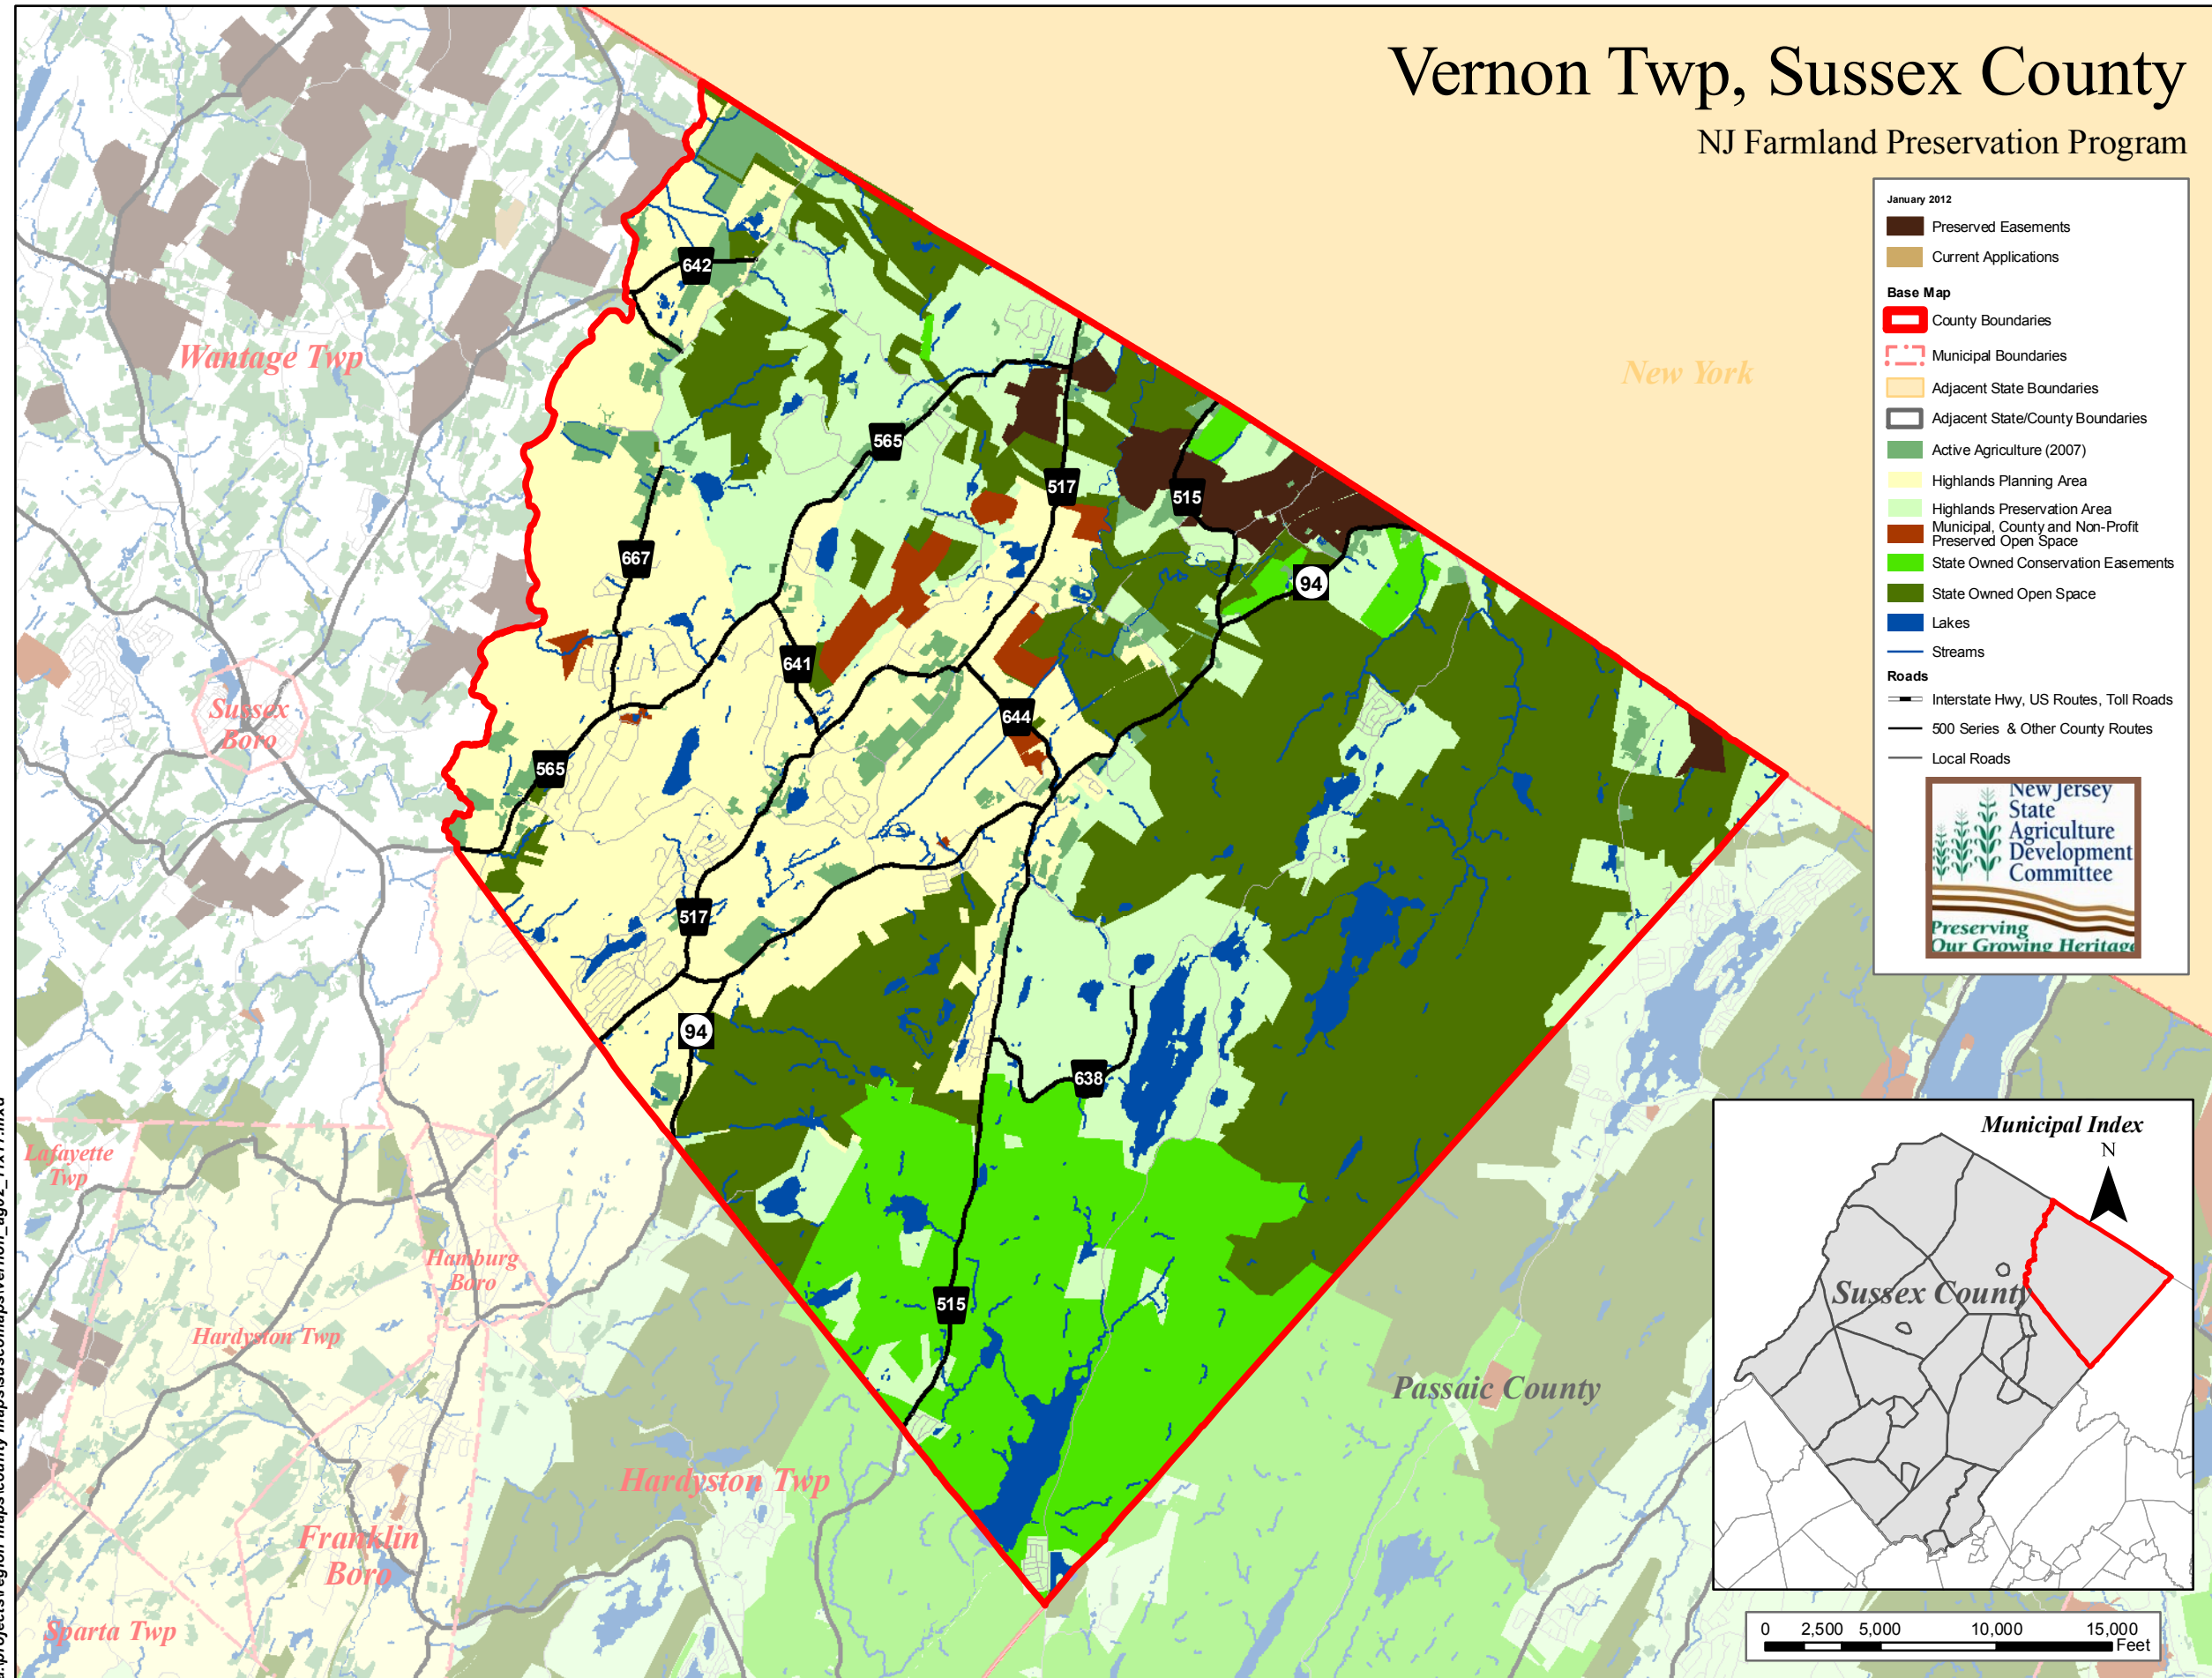

Vernon Twp, Sussex County

NJ Farmland Preservation Program

January 2012

- Preserved Easements
- Current Applications

Base Map

- County Boundaries
- Municipal Boundaries
- Adjacent State Boundaries
- Adjacent State/County Boundaries
- Active Agriculture (2007)
- Highlands Planning Area
- Highlands Preservation Area
- Municipal, County and Non-Profit Preserved Open Space
- State Owned Conservation Easements
- State Owned Open Space
- Lakes
- Streams

Roads

- Interstate Hwy, US Routes, Toll Roads
- 500 Series & Other County Routes
- Local Roads

a:\projects\region maps\county maps\suscomaps\vernon_ag02_11x17.mxd