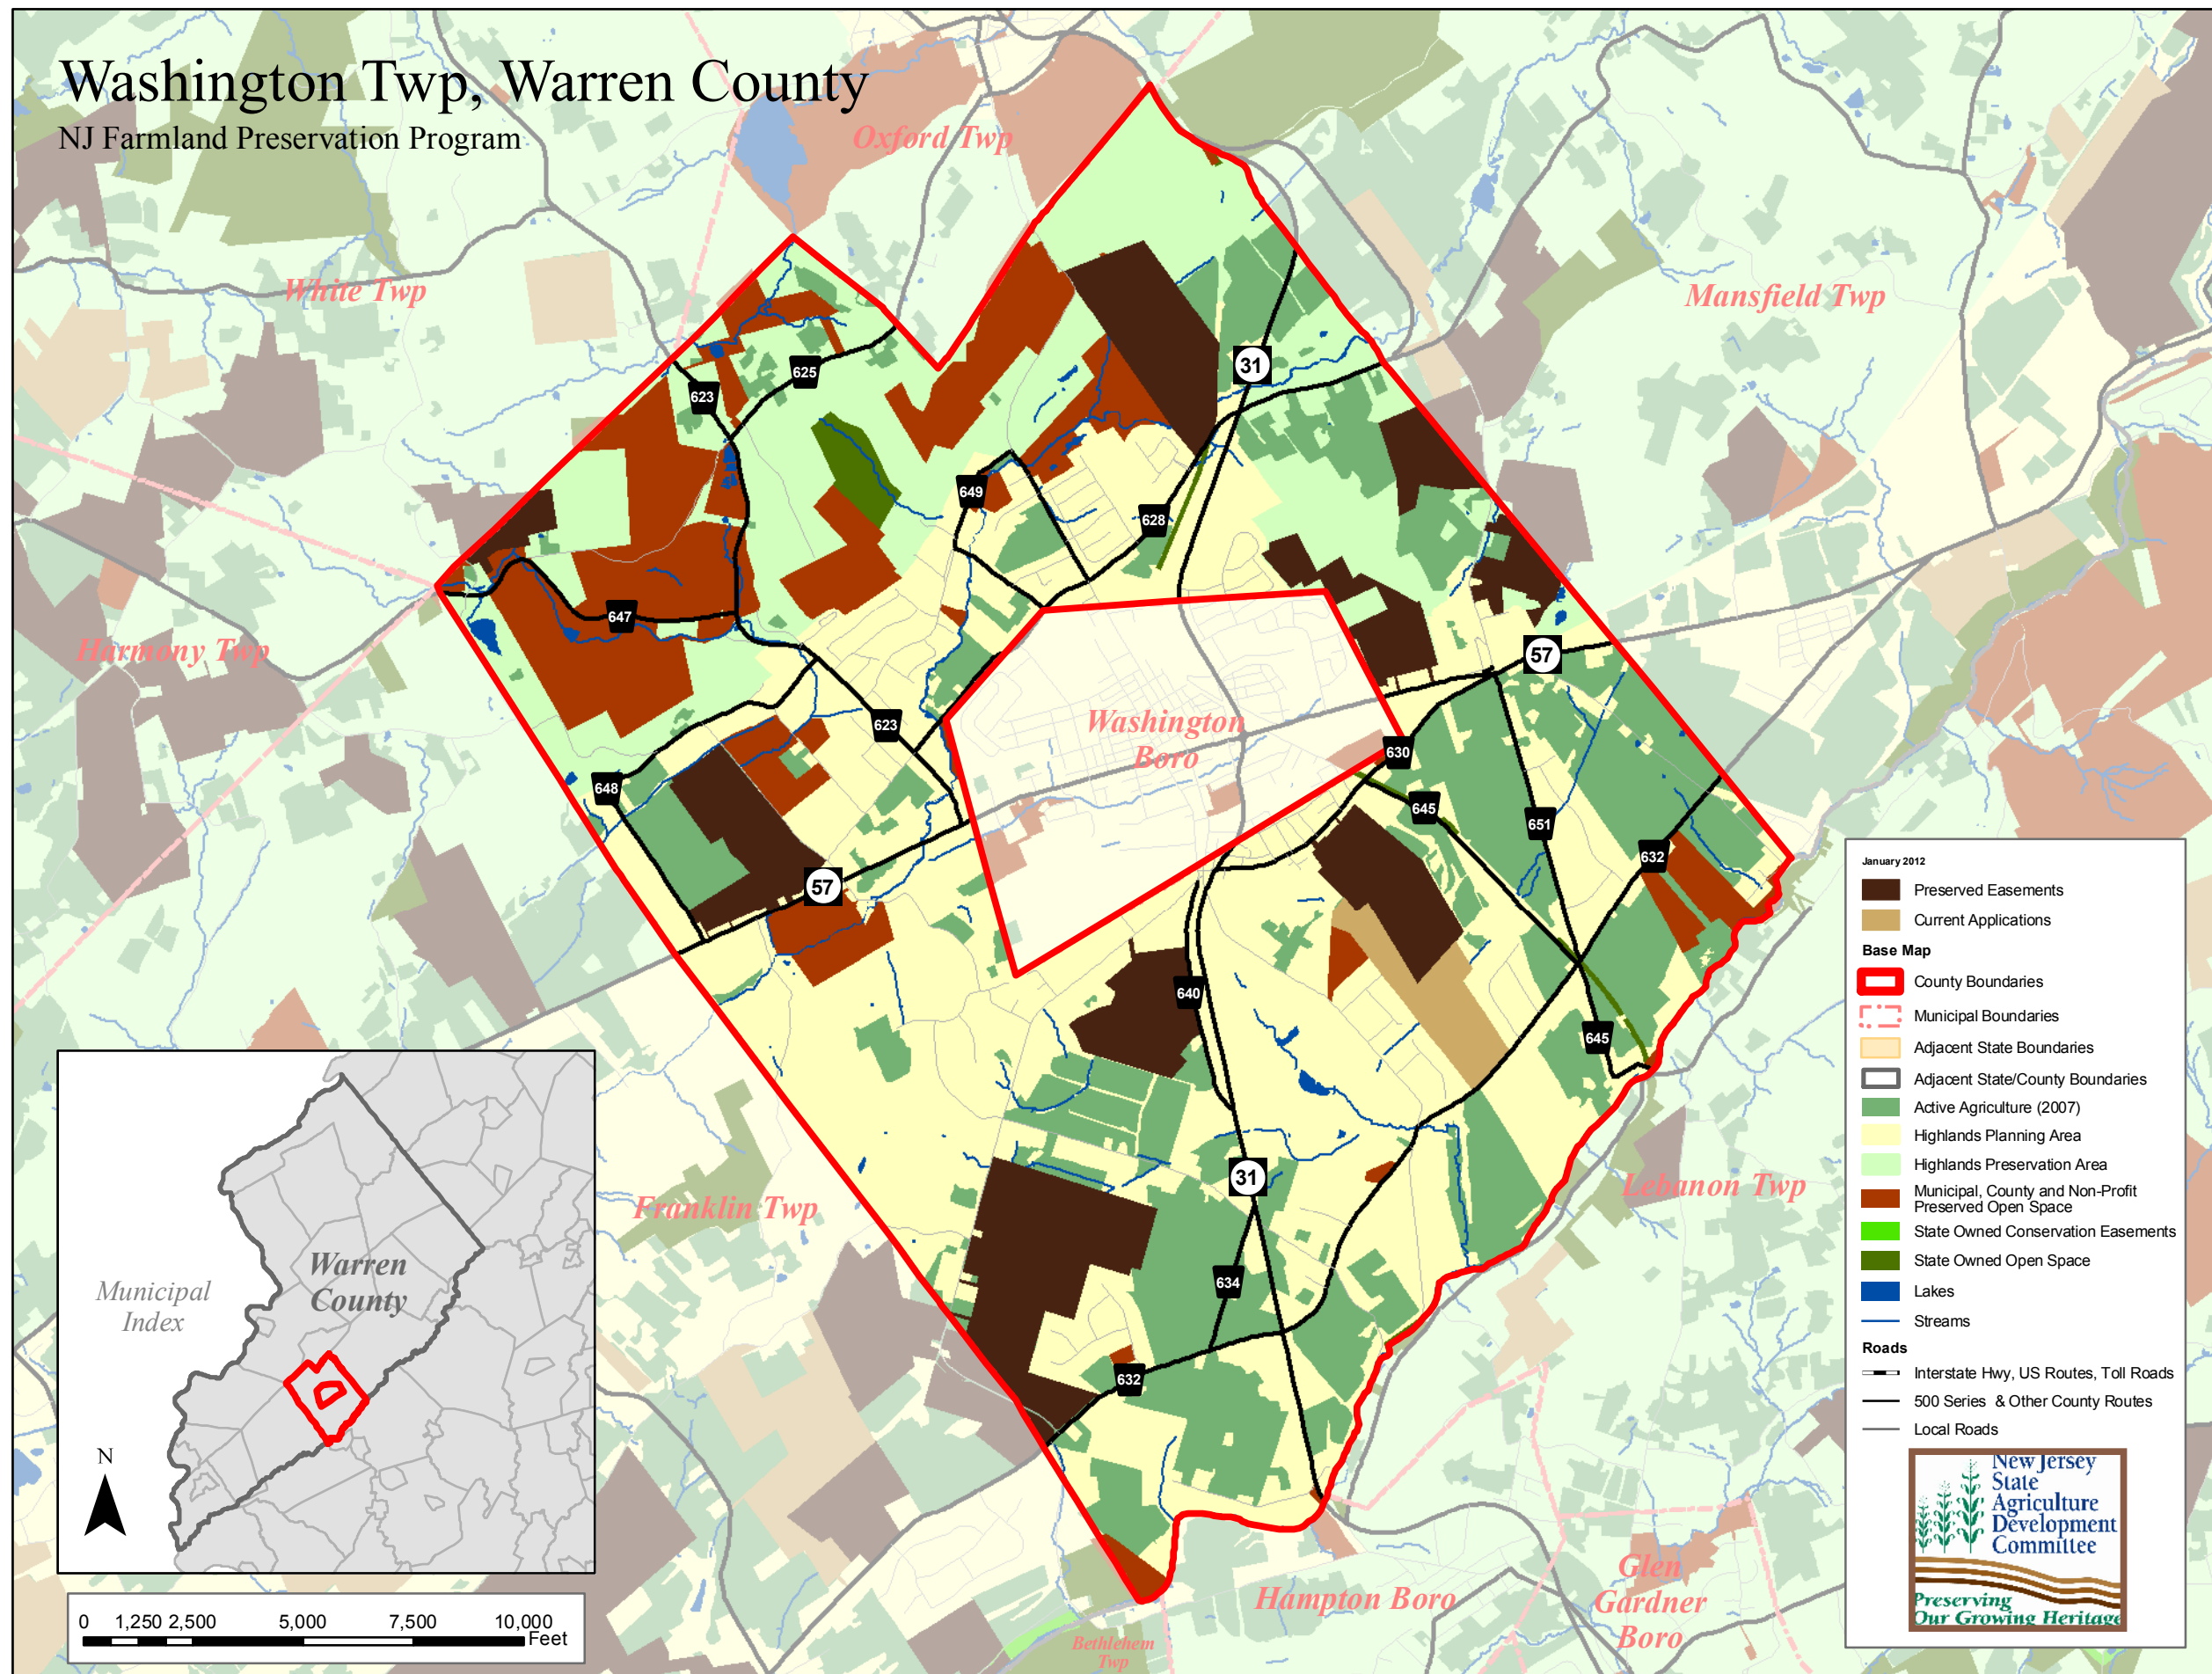

# Washington Twp, Warren County

NJ Farmland Preservation Program

January 2012

- Preserved Easements
- Current Applications

**Base Map**

- County Boundaries
- Municipal Boundaries
- Adjacent State Boundaries
- Adjacent State/County Boundaries
- Active Agriculture (2007)
- Highlands Planning Area
- Highlands Preservation Area
- Municipal, County and Non-Profit Preserved Open Space
- State Owned Conservation Easements
- State Owned Open Space
- Lakes
- Streams

**Roads**

- Interstate Hwy, US Routes, Toll Roads
- 500 Series & Other County Routes
- Local Roads