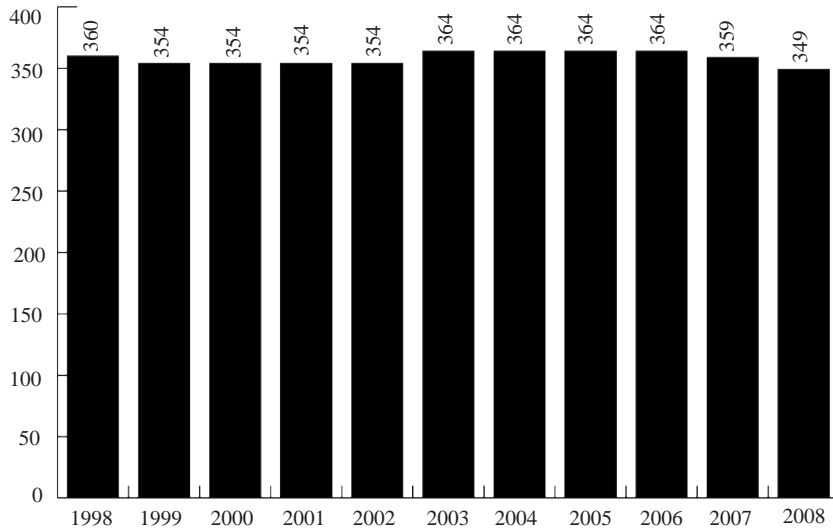

NEW JERSEY CASINO CONTROL COMMISSION NUMBER OF AUTHORIZED
EMPLOYEE POSITIONS *FOR THE FISCAL YEARS ENDED JUNE 30*

NEW JERSEY CASINO CONTROL COMMISSION BUDGET APPROPRIATIONS
FOR THE FISCAL YEARS ENDED JUNE 30