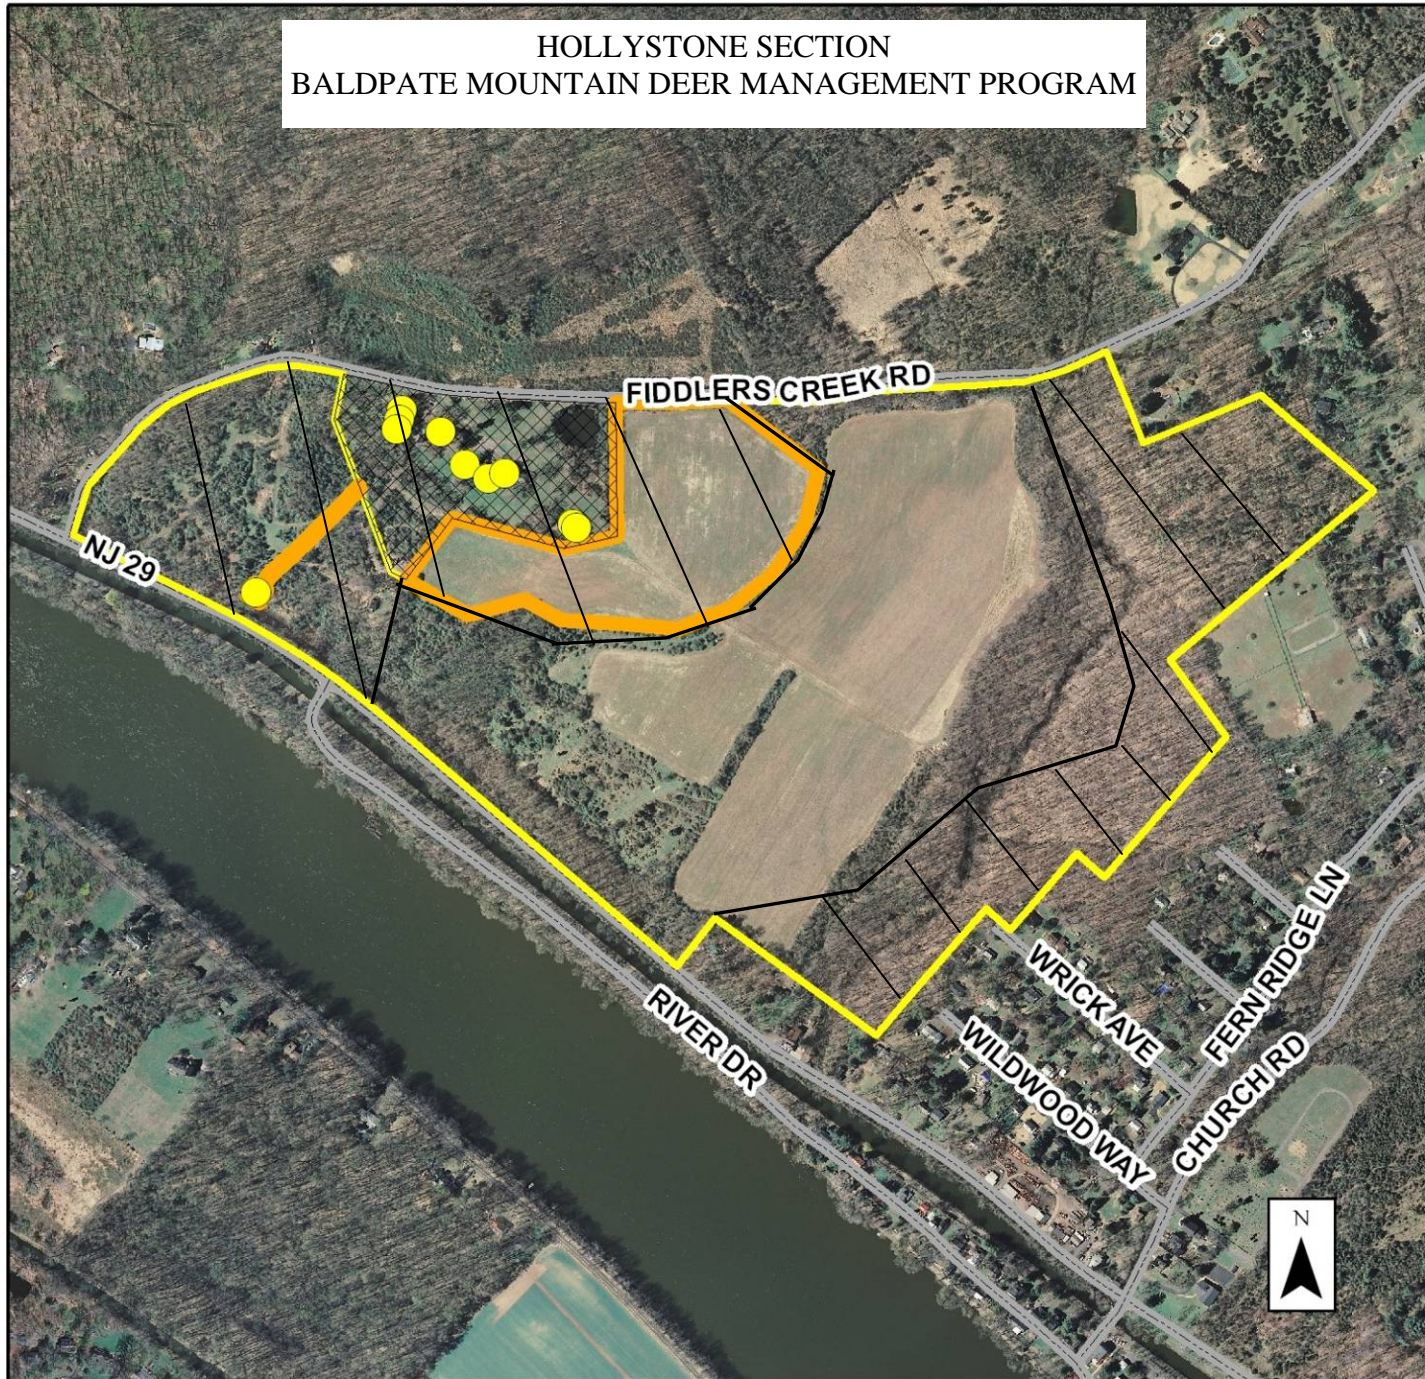

HOLLYSTONE SECTION
BALDPATE MOUNTAIN DEER MANAGEMENT PROGRAM

Hollystone Preserve Aerial Map

Multiple Parcels
Total Acreage:

Property Address:
Fiddler's Creek Road et al.
Titusville, NJ 08560

Hashed areas represent safety zones.

Legend

- Structures
- ▨ Residential area
- ▭ Easement boundary
- ▭ Preserve boundary