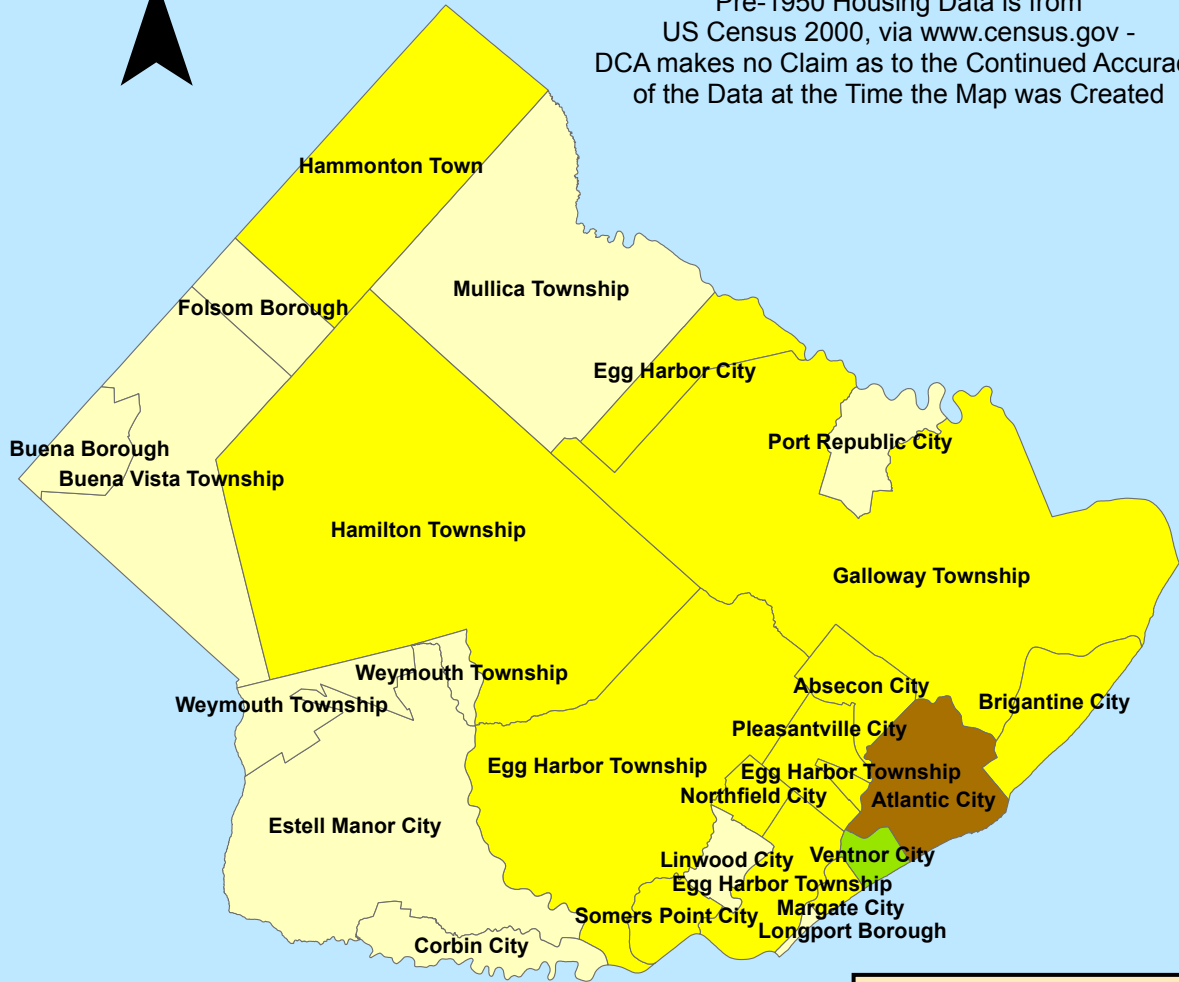

Pre-1950 Housing Units - Atlantic County, New Jersey

Pre-1950 Housing Data is from
US Census 2000, via www.census.gov -
DCA makes no Claim as to the Continued Accuracy
of the Data at the Time the Map was Created

Map Prepared by
NJ Department of Community Affairs -
Indoor Environmental Hazards Unit -
Geographic Organization of Lead Data
(GOLD) Program -
September 2009

Coordinate System: NAD_1983_StatePlane_New_Jersey_FIPS_2900_Feet