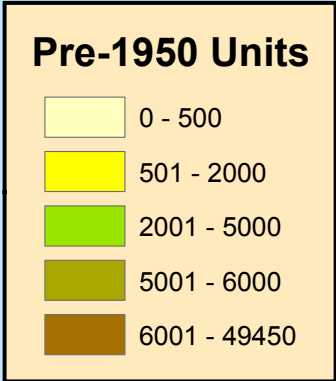

Pre-1950 Housing Units - Atlantic County, New Jersey

Pre-1950 Housing Data is from
US Census 2000, via www.census.gov -
DCA makes no Claim as to the Continued Accuracy
of the Data at the Time the Map was Created