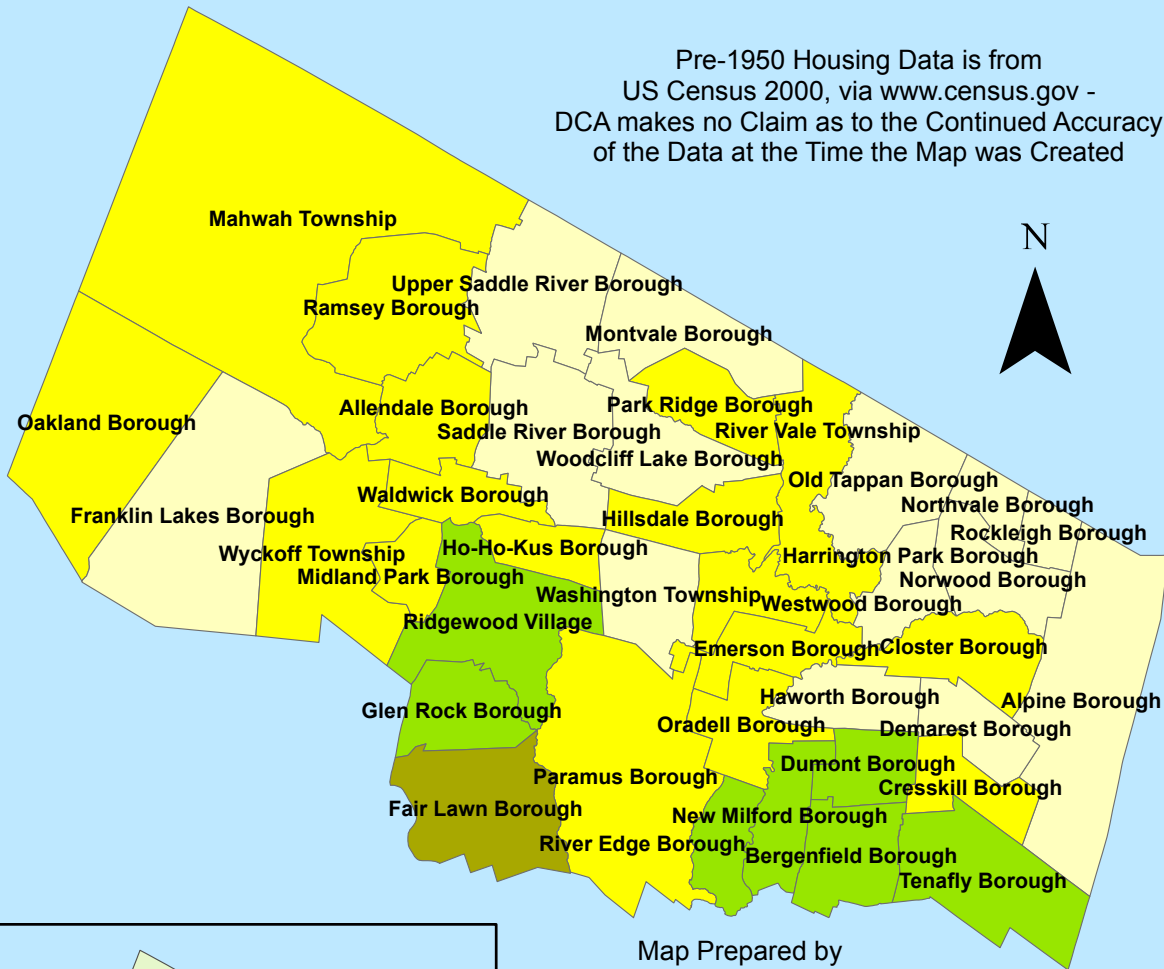

Pre-1950 Housing Units - Bergen County (North), New Jersey

Pre-1950 Housing Data is from
US Census 2000, via www.census.gov -
DCA makes no Claim as to the Continued Accuracy
of the Data at the Time the Map was Created

Map Prepared by
NJ Department of Community Affairs -
Indoor Environmental Hazards Unit -
Geographic Organization of Lead Data
(GOLD) Program -
September 2009

Coordinate System: NAD_1983_StatePlane_New_Jersey_FIPS_2900_Feet