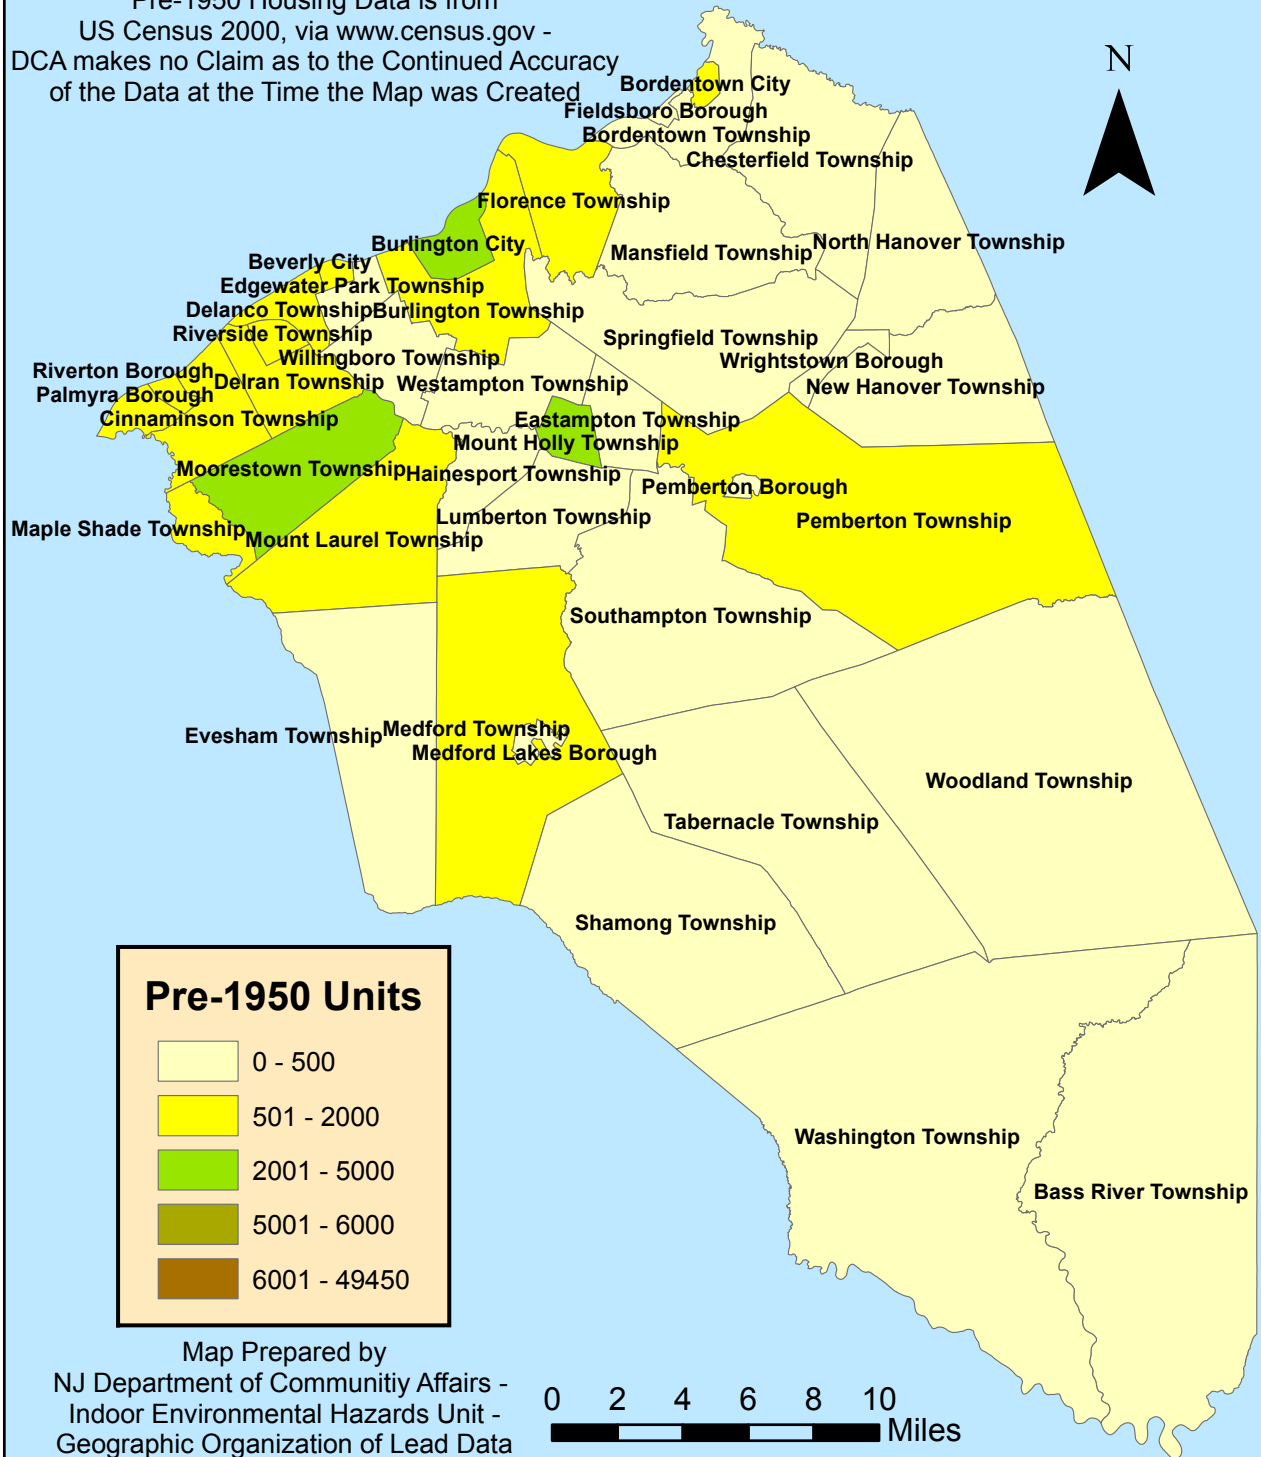

# Pre-1950 Housing Units - Burlington County, New Jersey

Pre-1950 Housing Data is from  
 US Census 2000, via [www.census.gov](http://www.census.gov) -  
 DCA makes no Claim as to the Continued Accuracy  
 of the Data at the Time the Map was Created

Map Prepared by  
 NJ Department of Community Affairs -  
 Indoor Environmental Hazards Unit -  
 Geographic Organization of Lead Data  
 (GOLD) Program -  
 September 2009

Coordinate System: NAD\_1983\_StatePlane\_New\_Jersey\_FIPS\_2900\_Feet