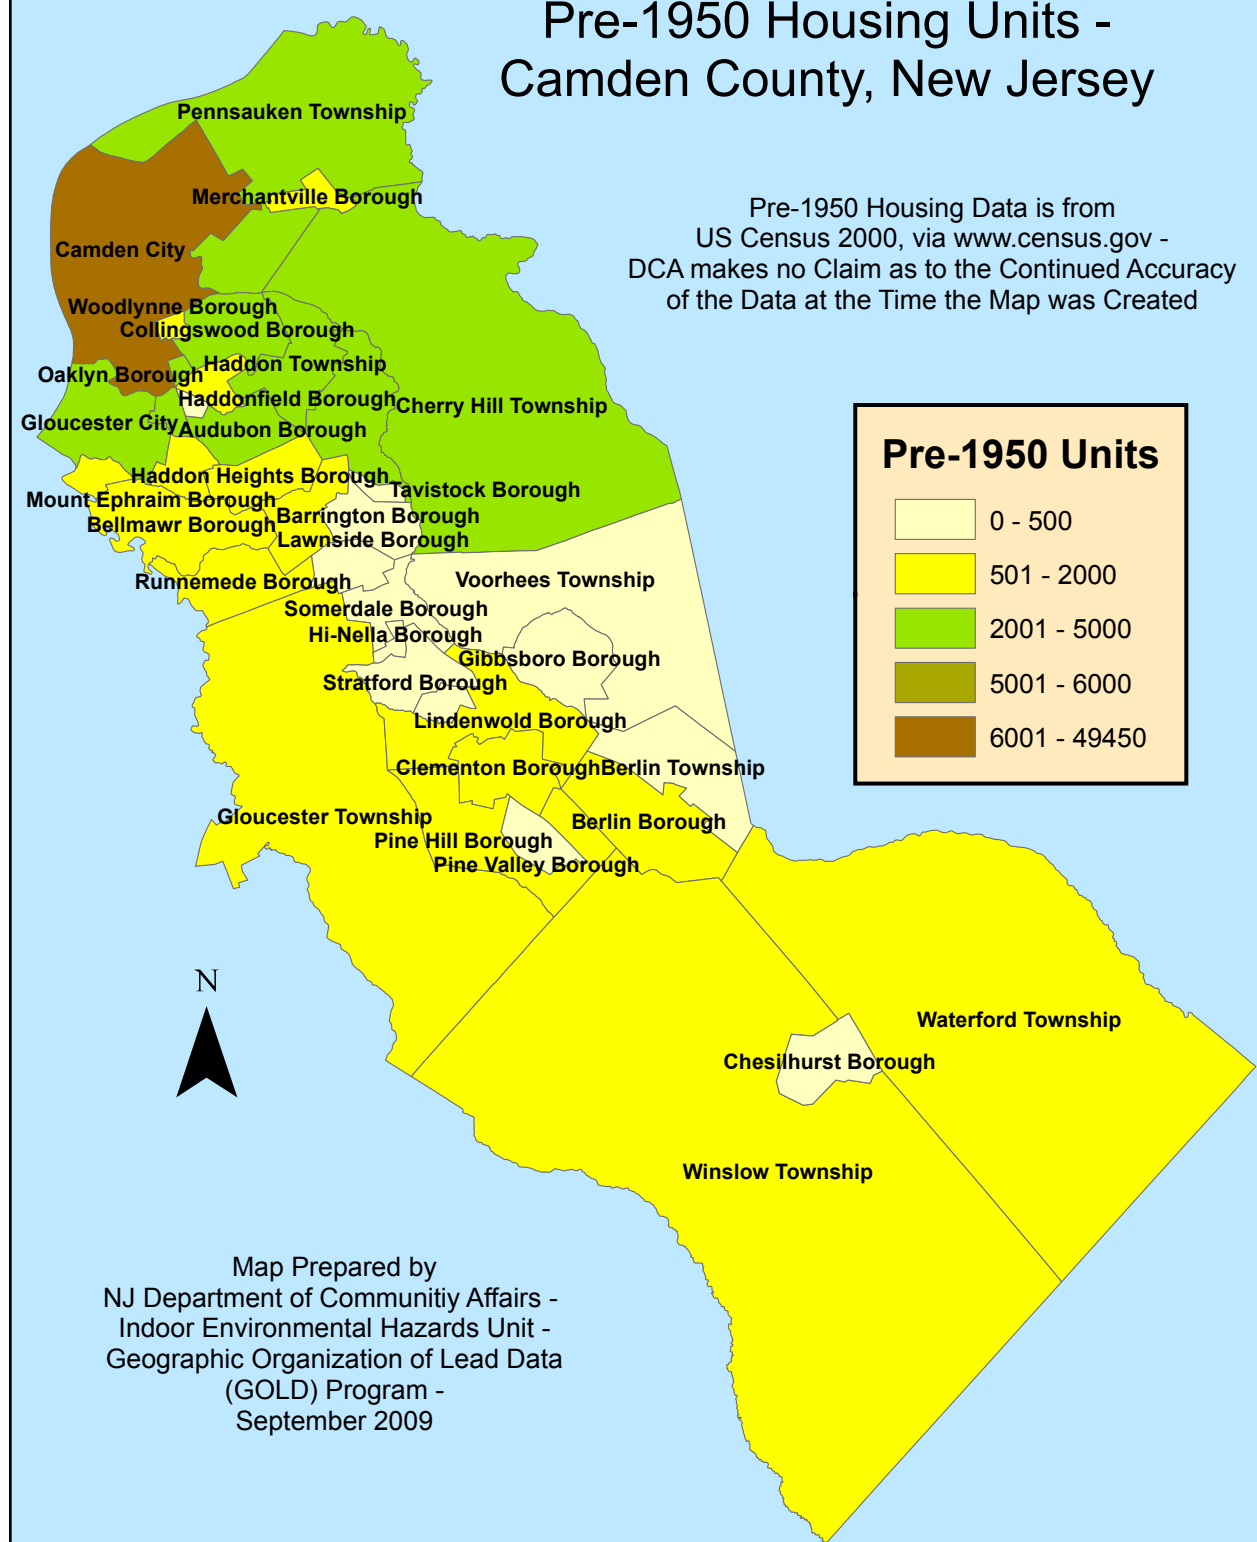

Pre-1950 Housing Units - Camden County, New Jersey

Pre-1950 Housing Data is from US Census 2000, via www.census.gov - DCA makes no Claim as to the Continued Accuracy of the Data at the Time the Map was Created

Map Prepared by
 NJ Department of Community Affairs -
 Indoor Environmental Hazards Unit -
 Geographic Organization of Lead Data
 (GOLD) Program -
 September 2009

Coordinate System: NAD_1983_StatePlane_New_Jersey_FIPS_2900_Feet