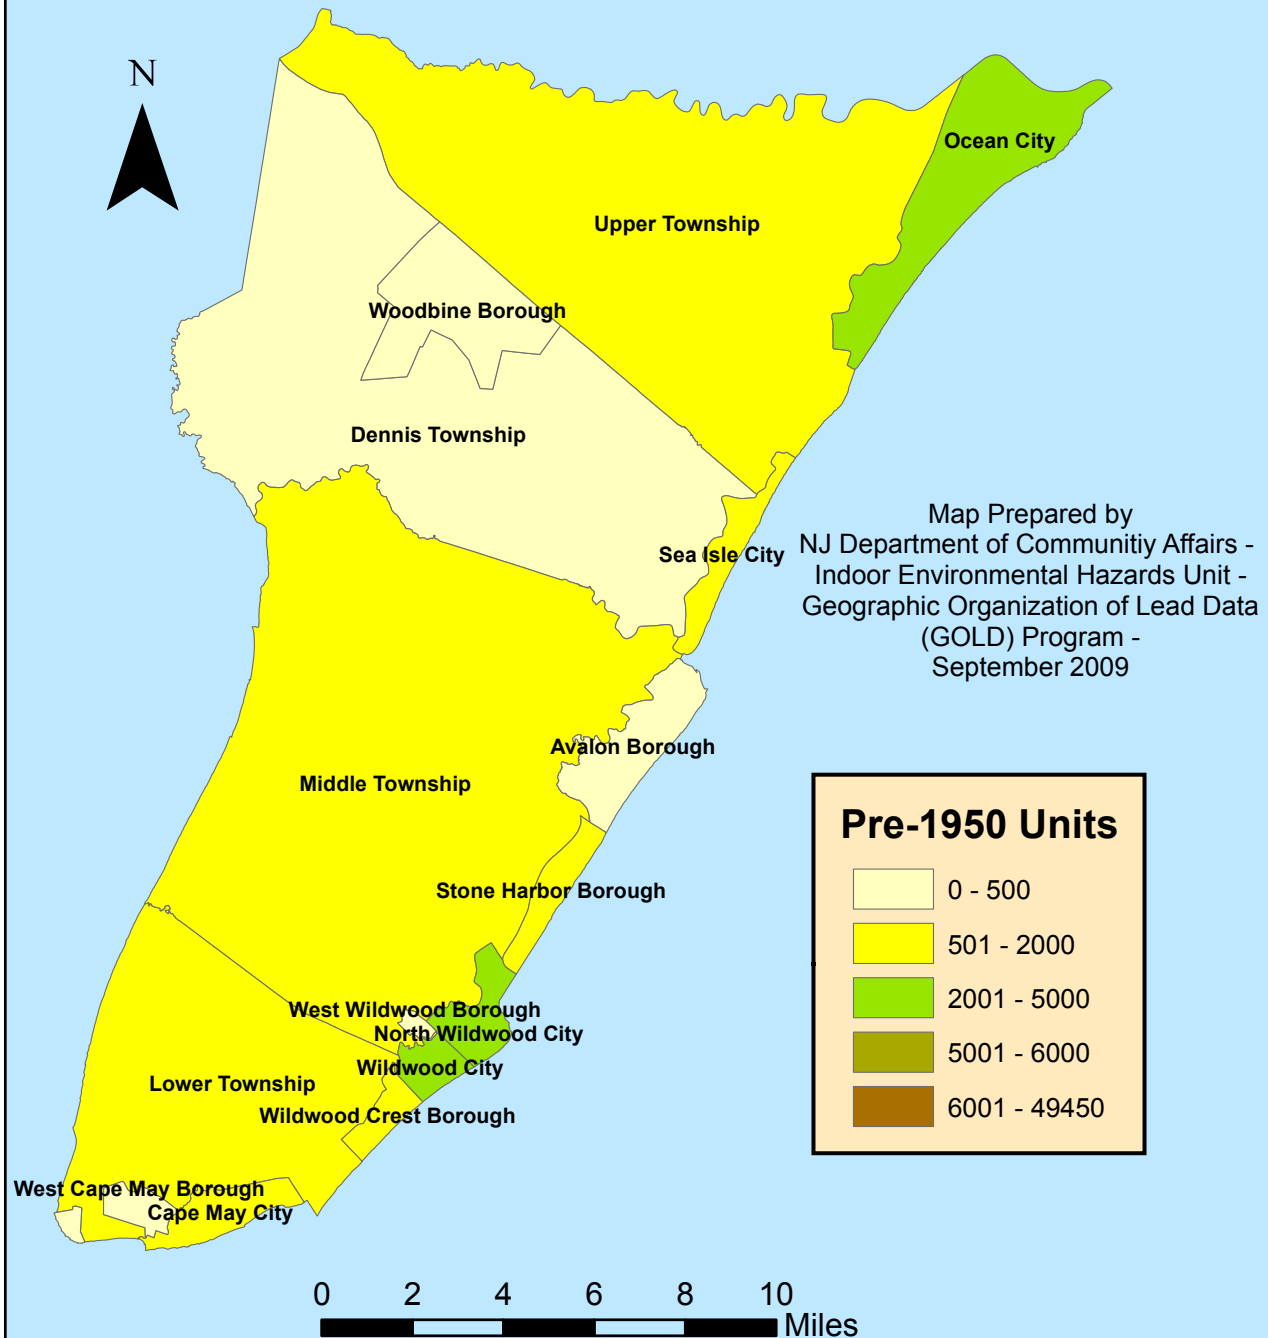

# Pre-1950 Housing Units - Cape May County, New Jersey

Pre-1950 Housing Data is from  
US Census 2000, via [www.census.gov](http://www.census.gov) -  
DCA makes no Claim as to the Continued Accuracy  
of the Data at the Time the Map was Created

Coordinate System: NAD\_1983\_StatePlane\_New\_Jersey\_FIPS\_2900\_Feet