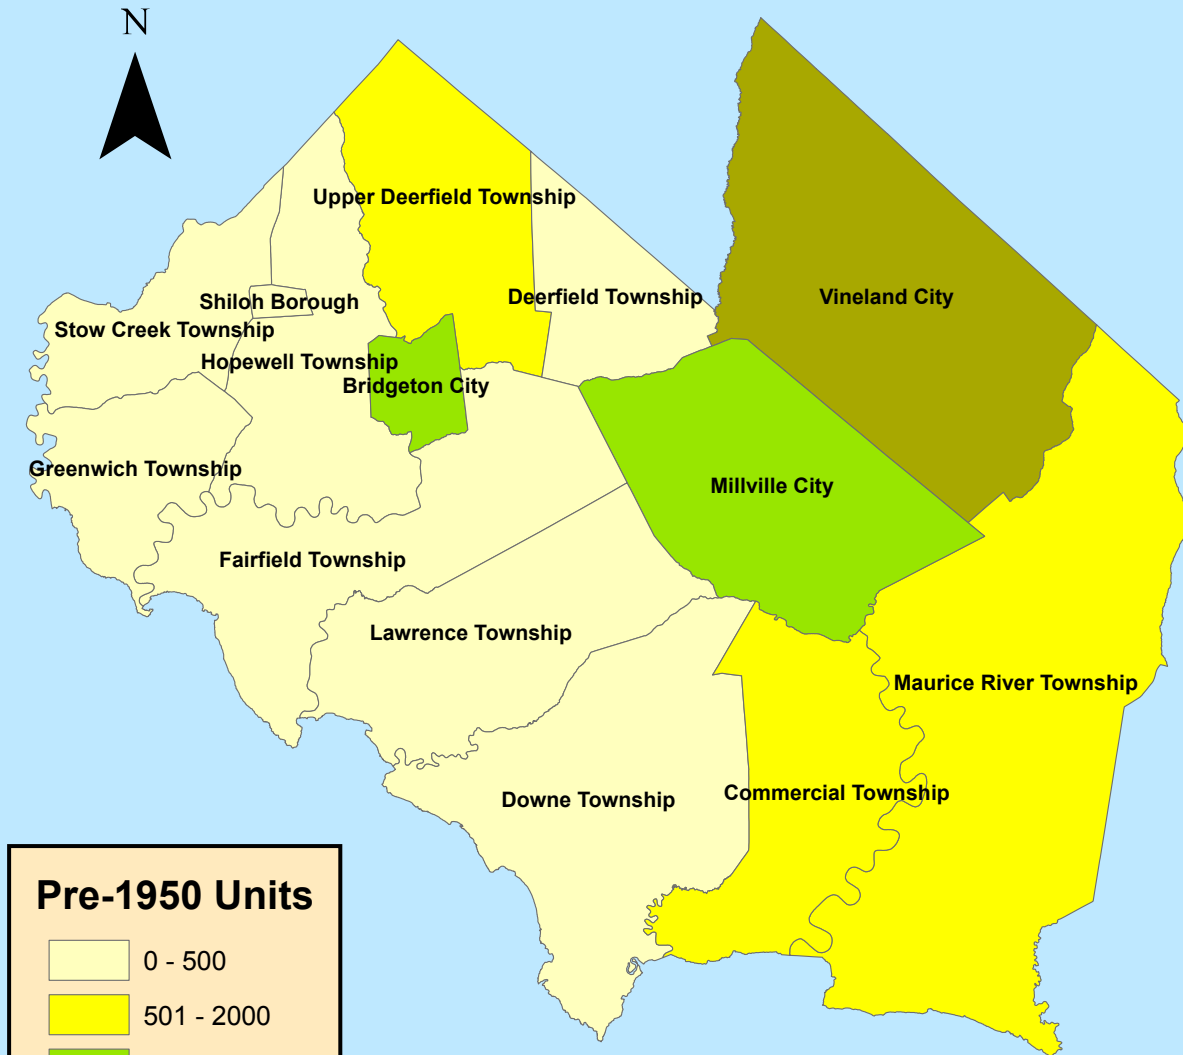

Pre-1950 Housing Units - Cumberland County, New Jersey

Pre-1950 Housing Data is from
US Census 2000, via www.census.gov -
DCA makes no Claim as to the Continued Accuracy
of the Data at the Time the Map was Created

Pre-1950 Units

Map Prepared by
NJ Department of Community Affairs -
Indoor Environmental Hazards Unit -
Geographic Organization of Lead Data
(GOLD) Program -
September 2009

Coordinate System: NAD_1983_StatePlane_New_Jersey_FIPS_2900_Feet