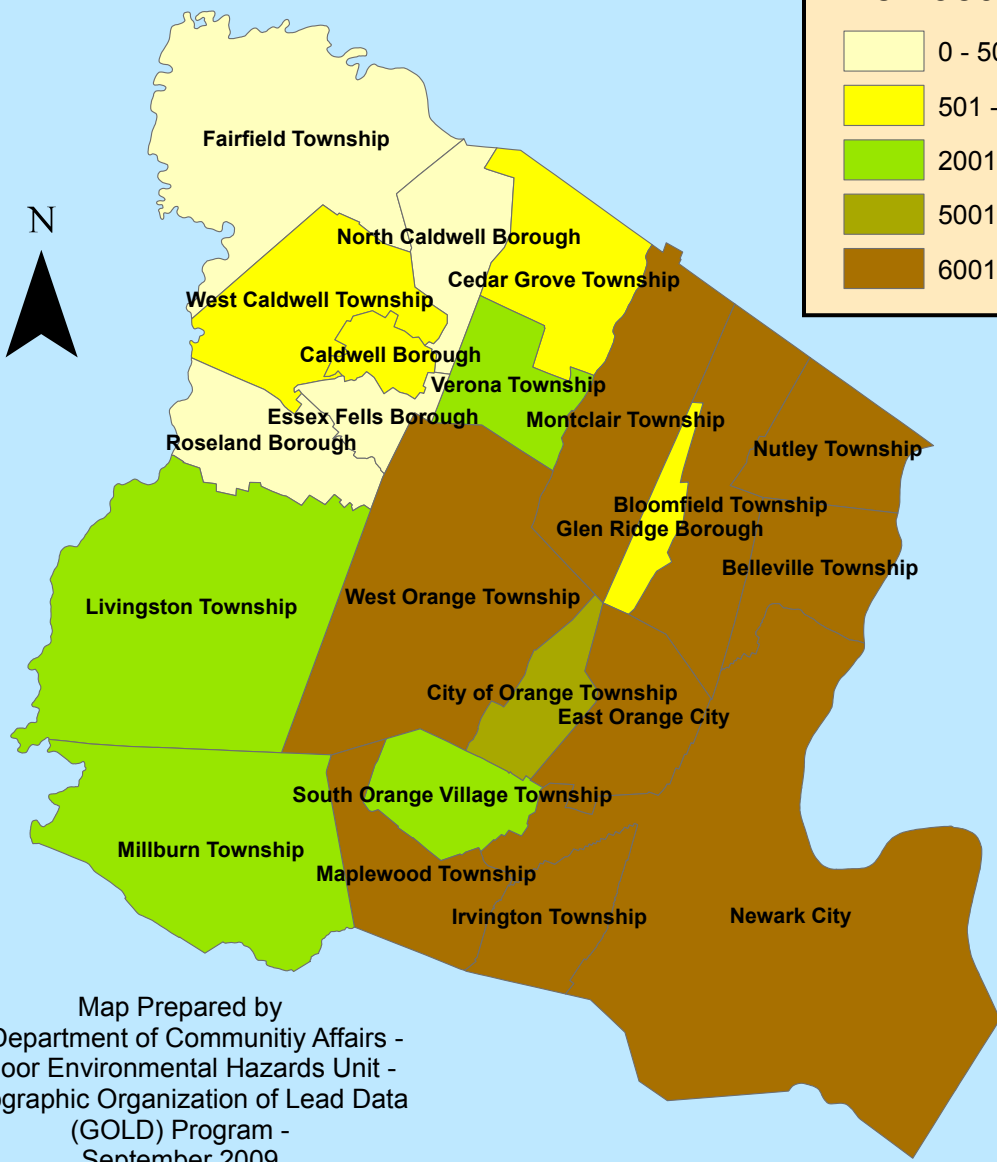

# Pre-1950 Housing Units - Essex County, New Jersey

Pre-1950 Housing Data is from  
US Census 2000, via [www.census.gov](http://www.census.gov) -  
DCA makes no Claim as to the Continued Accuracy  
of the Data at the Time the Map was Created

Map Prepared by  
NJ Department of Community Affairs -  
Indoor Environmental Hazards Unit -  
Geographic Organization of Lead Data  
(GOLD) Program -  
September 2009

Coordinate System: NAD\_1983\_StatePlane\_New\_Jersey\_FIPS\_2900\_Feet