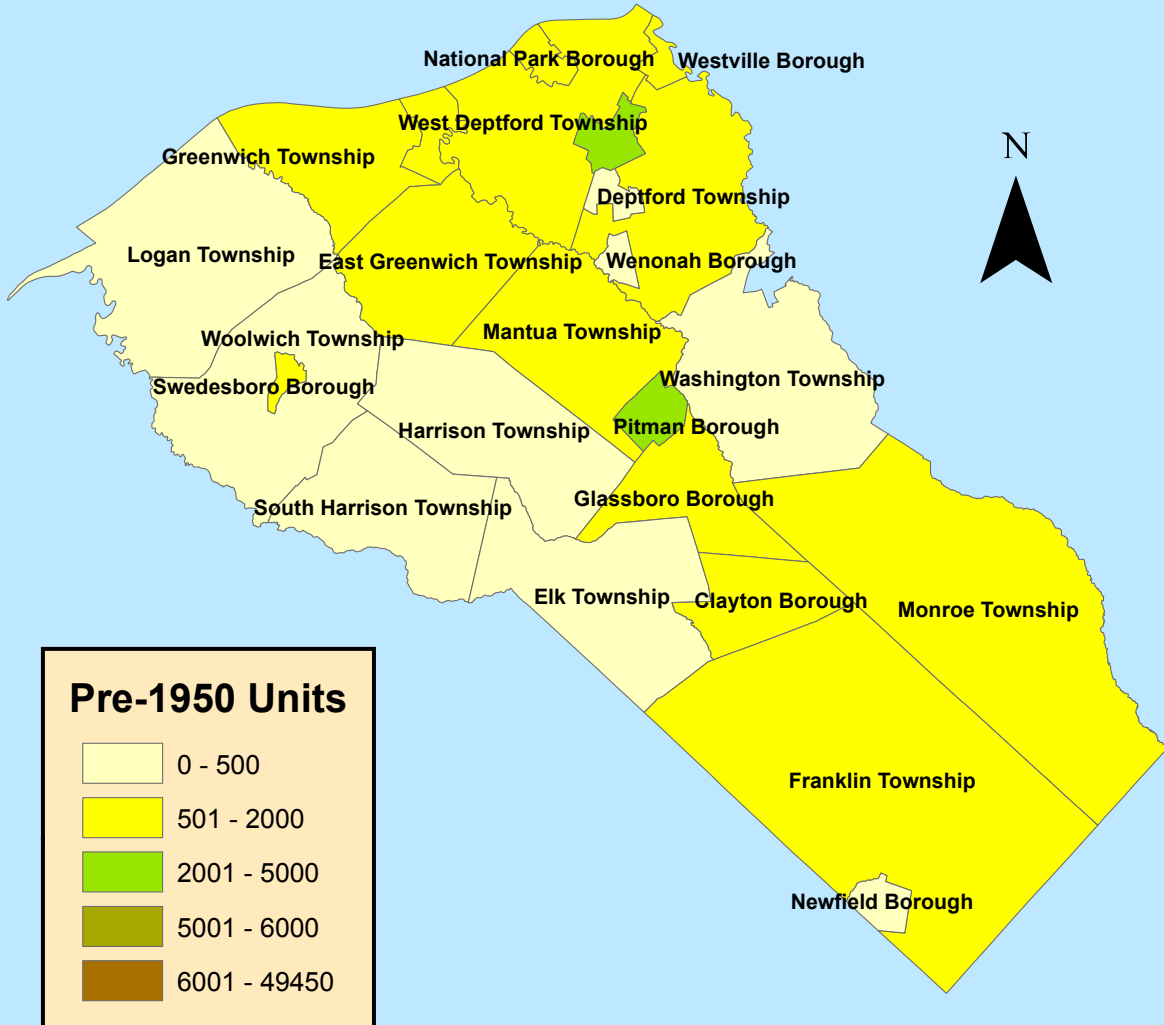

# Pre-1950 Housing Units - Gloucester County, New Jersey

Pre-1950 Housing Data is from  
US Census 2000, via [www.census.gov](http://www.census.gov) -  
DCA makes no Claim as to the Continued Accuracy  
of the Data at the Time the Map was Created

## Pre-1950 Units

Map Prepared by  
NJ Department of Community Affairs -  
Indoor Environmental Hazards Unit -  
Geographic Organization of Lead Data  
(GOLD) Program -  
September 2009

Coordinate System: NAD\_1983\_StatePlane\_New\_Jersey\_FIPS\_2900\_Feet