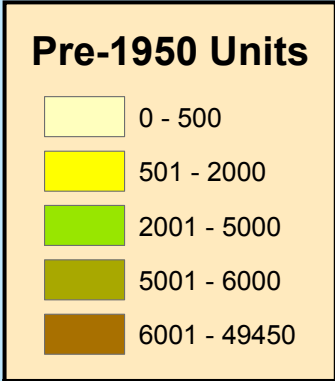

Pre-1950 Housing Units - Hudson County, New Jersey

Pre-1950 Housing Data is from US Census 2000, via www.census.gov - DCA makes no Claim as to the Continued Accuracy of the Data at the Time the Map was Created