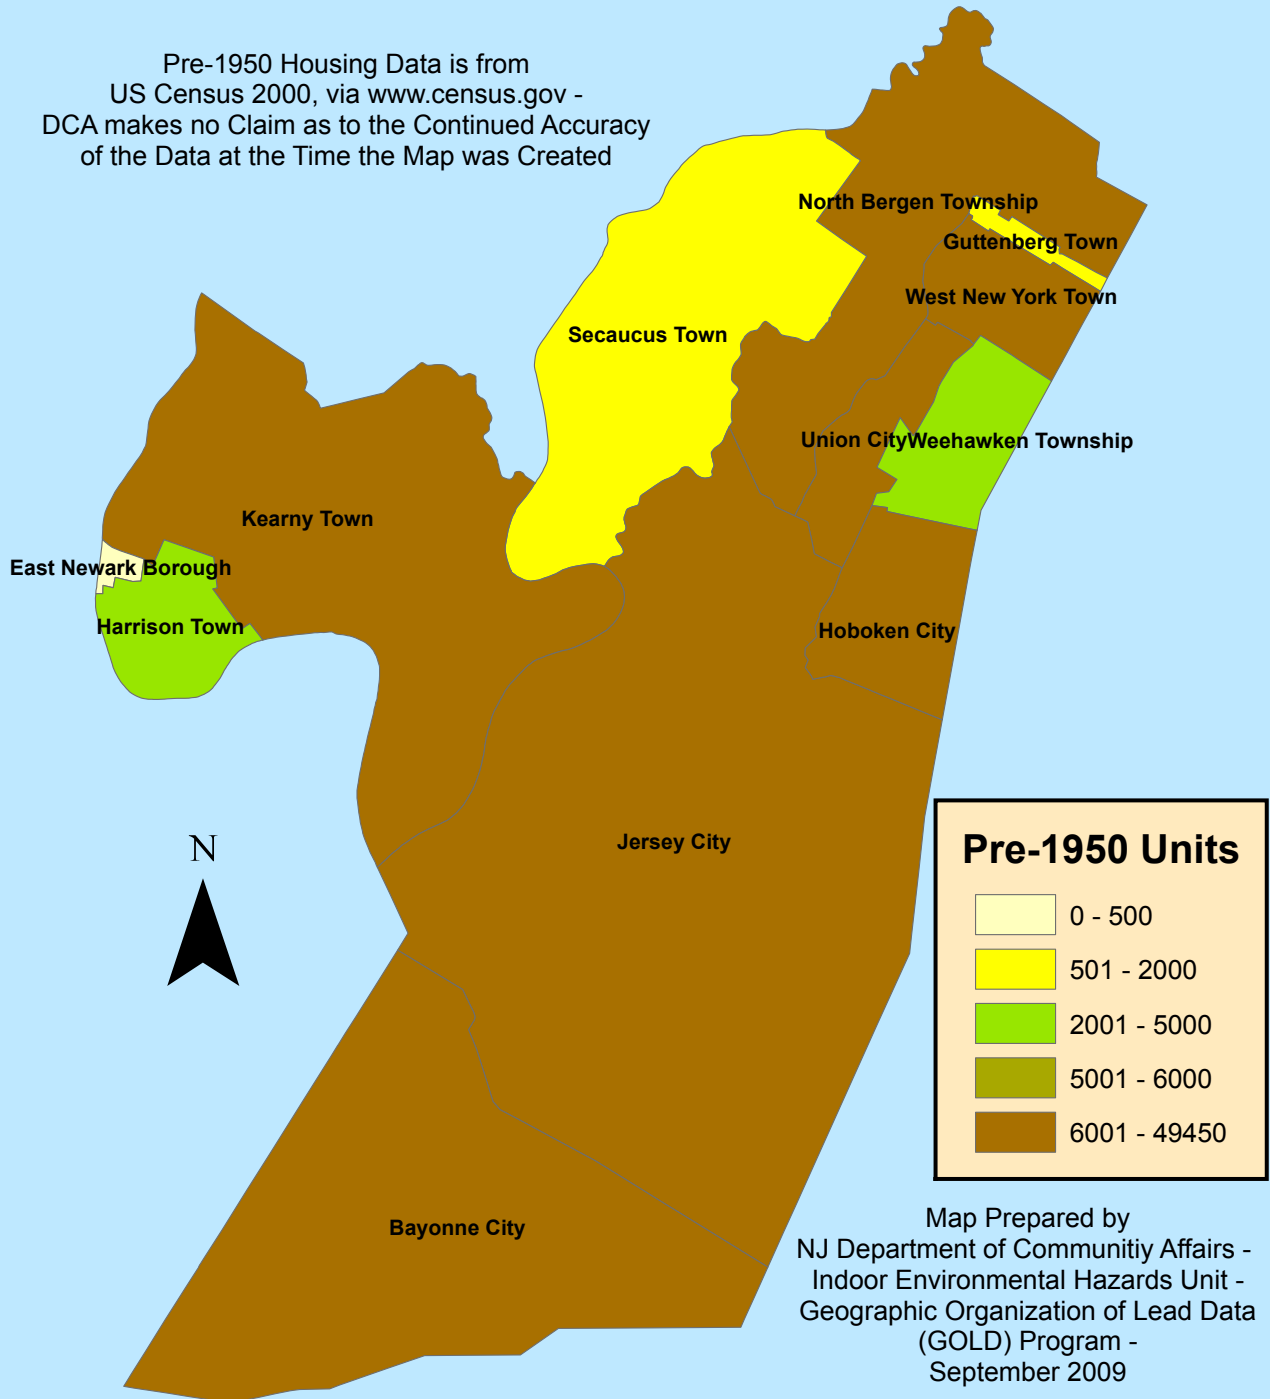

Pre-1950 Housing Units - Hudson County, New Jersey

Pre-1950 Housing Data is from US Census 2000, via www.census.gov - DCA makes no Claim as to the Continued Accuracy of the Data at the Time the Map was Created

Map Prepared by
NJ Department of Community Affairs -
Indoor Environmental Hazards Unit -
Geographic Organization of Lead Data
(GOLD) Program -
September 2009

Coordinate System: NAD_1983_StatePlane_New_Jersey_FIPS_2900_Feet