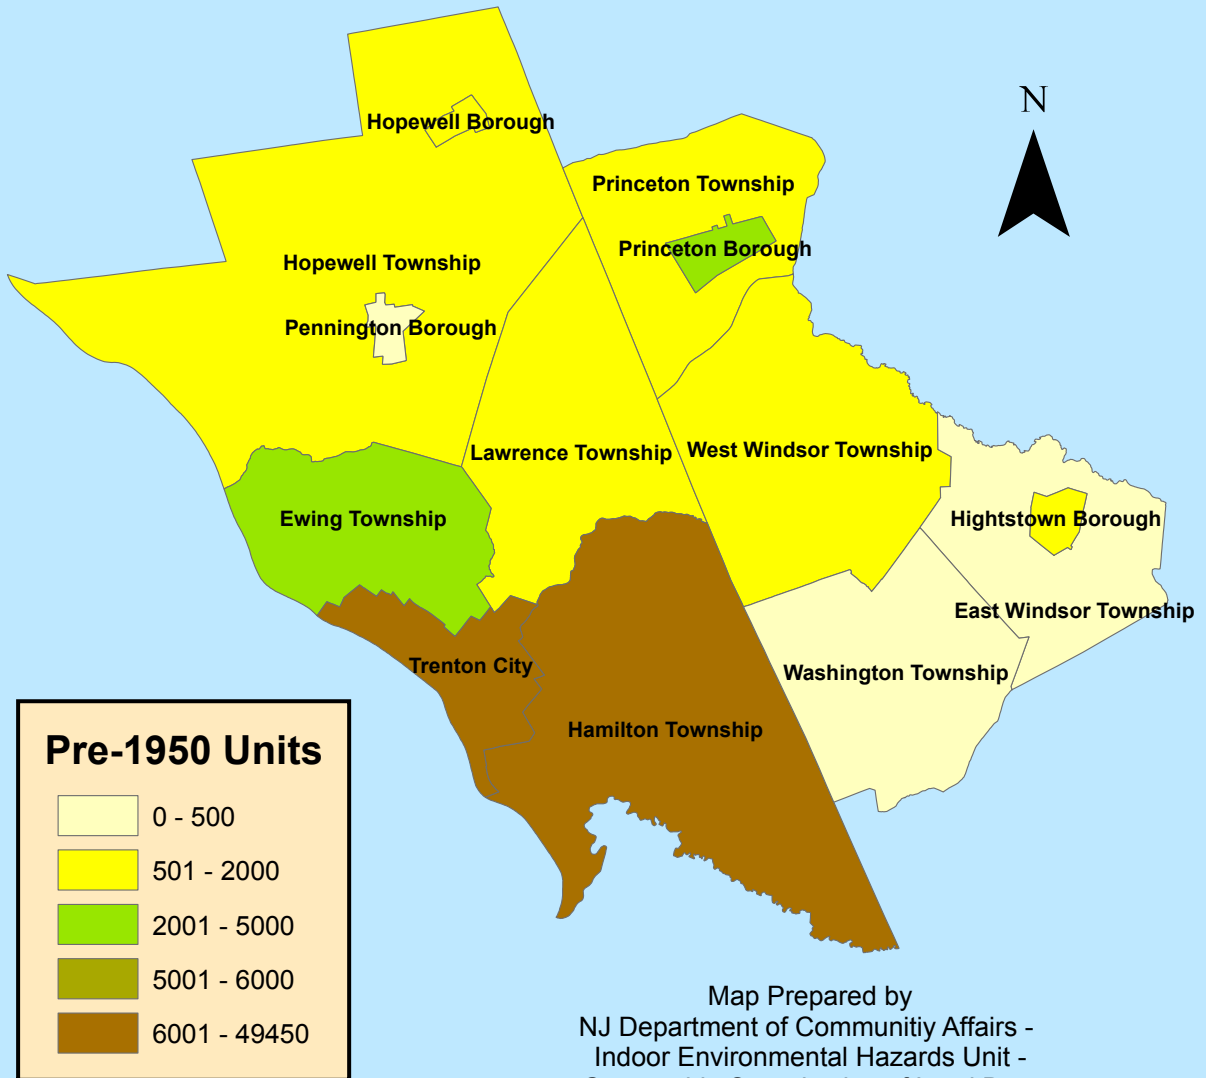

Pre-1950 Housing Units - Mercer County, New Jersey

Pre-1950 Housing Data is from
US Census 2000, via www.census.gov -
DCA makes no Claim as to the Continued Accuracy
of the Data at the Time the Map was Created

Map Prepared by
NJ Department of Community Affairs -
Indoor Environmental Hazards Unit -
Geographic Organization of Lead Data
(GOLD) Program -
September 2009

Coordinate System: NAD_1983_StatePlane_New_Jersey_FIPS_2900_Feet