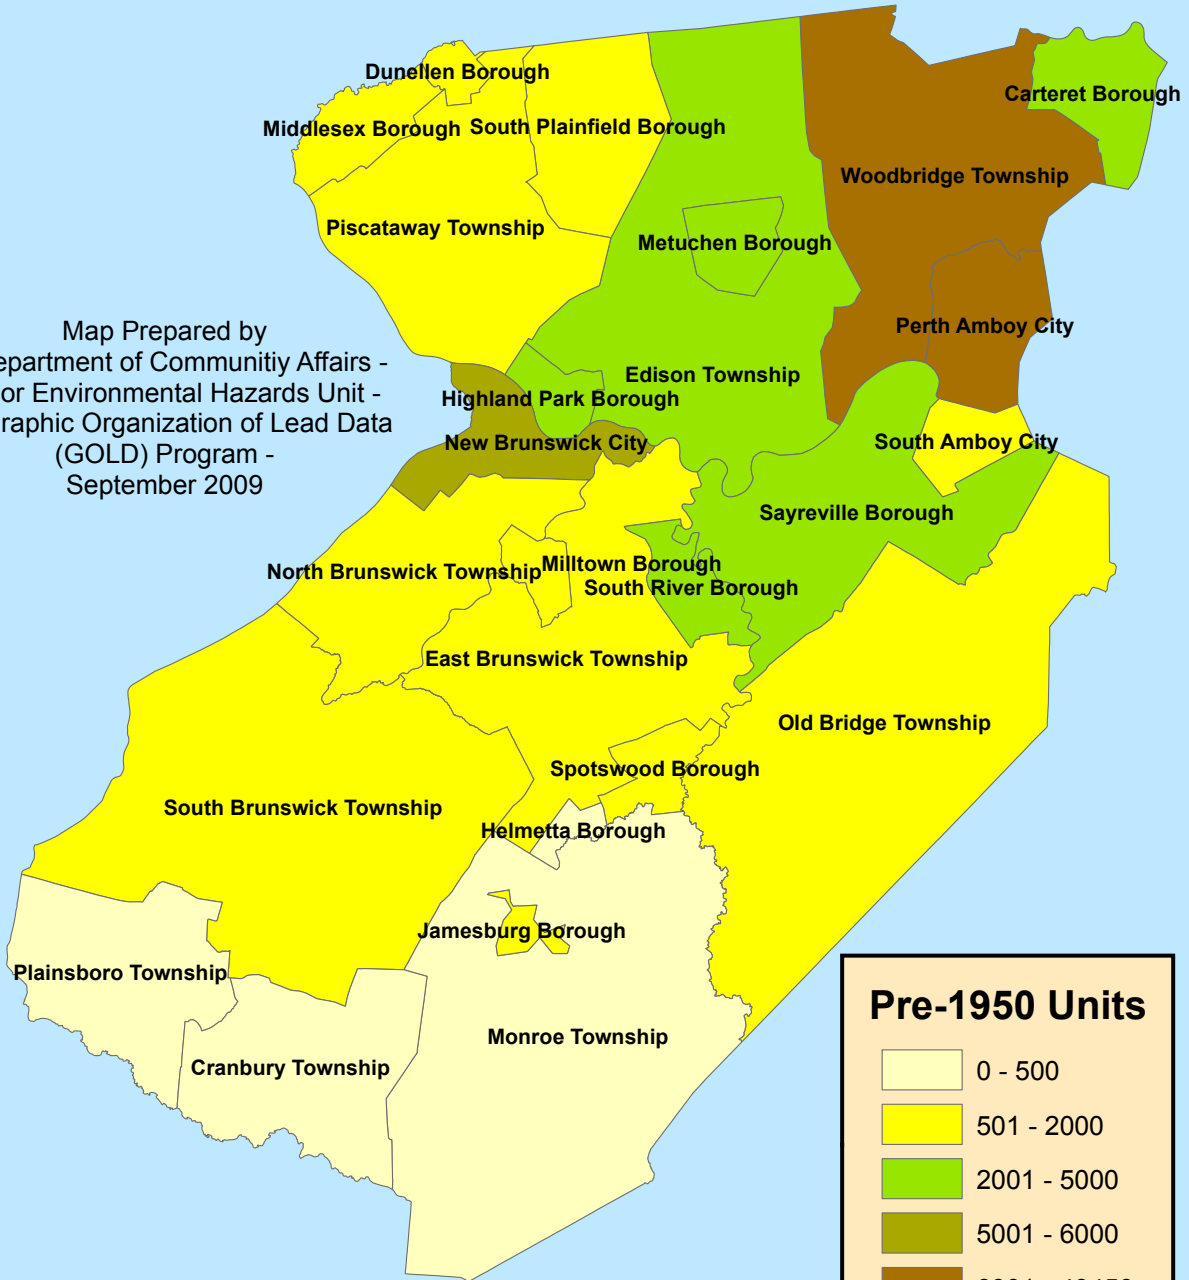

Pre-1950 Housing Units - Middlesex County, New Jersey

Pre-1950 Housing Data is from
 US Census 2000, via www.census.gov -
 DCA makes no Claim as to the Continued Accuracy
 of the Data at the Time the Map was Created

Map Prepared by
 NJ Department of Community Affairs -
 Indoor Environmental Hazards Unit -
 Geographic Organization of Lead Data
 (GOLD) Program -
 September 2009

Coordinate System: NAD_1983_StatePlane_New_Jersey_FIPS_2900_Feet