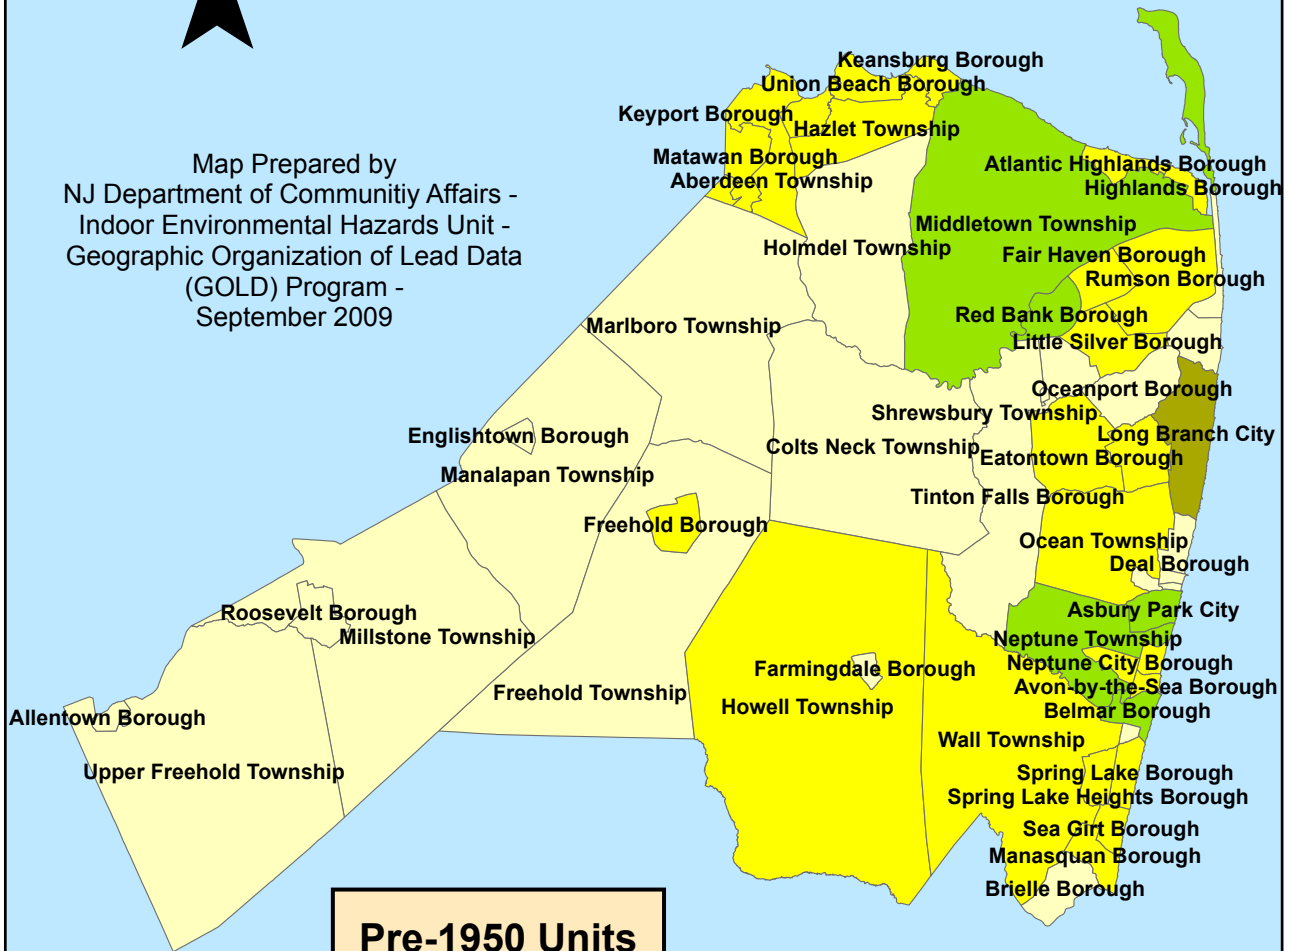

# Pre-1950 Housing Units - Mpnmouth County, New Jersey

Pre-1950 Housing Data is from  
US Census 2000, via [www.census.gov](http://www.census.gov) -  
DCA makes no Claim as to the Continued Accuracy  
of the Data at the Time the Map was Created

N

Map Prepared by  
NJ Department of Community Affairs -  
Indoor Environmental Hazards Unit -  
Geographic Organization of Lead Data  
(GOLD) Program -  
September 2009