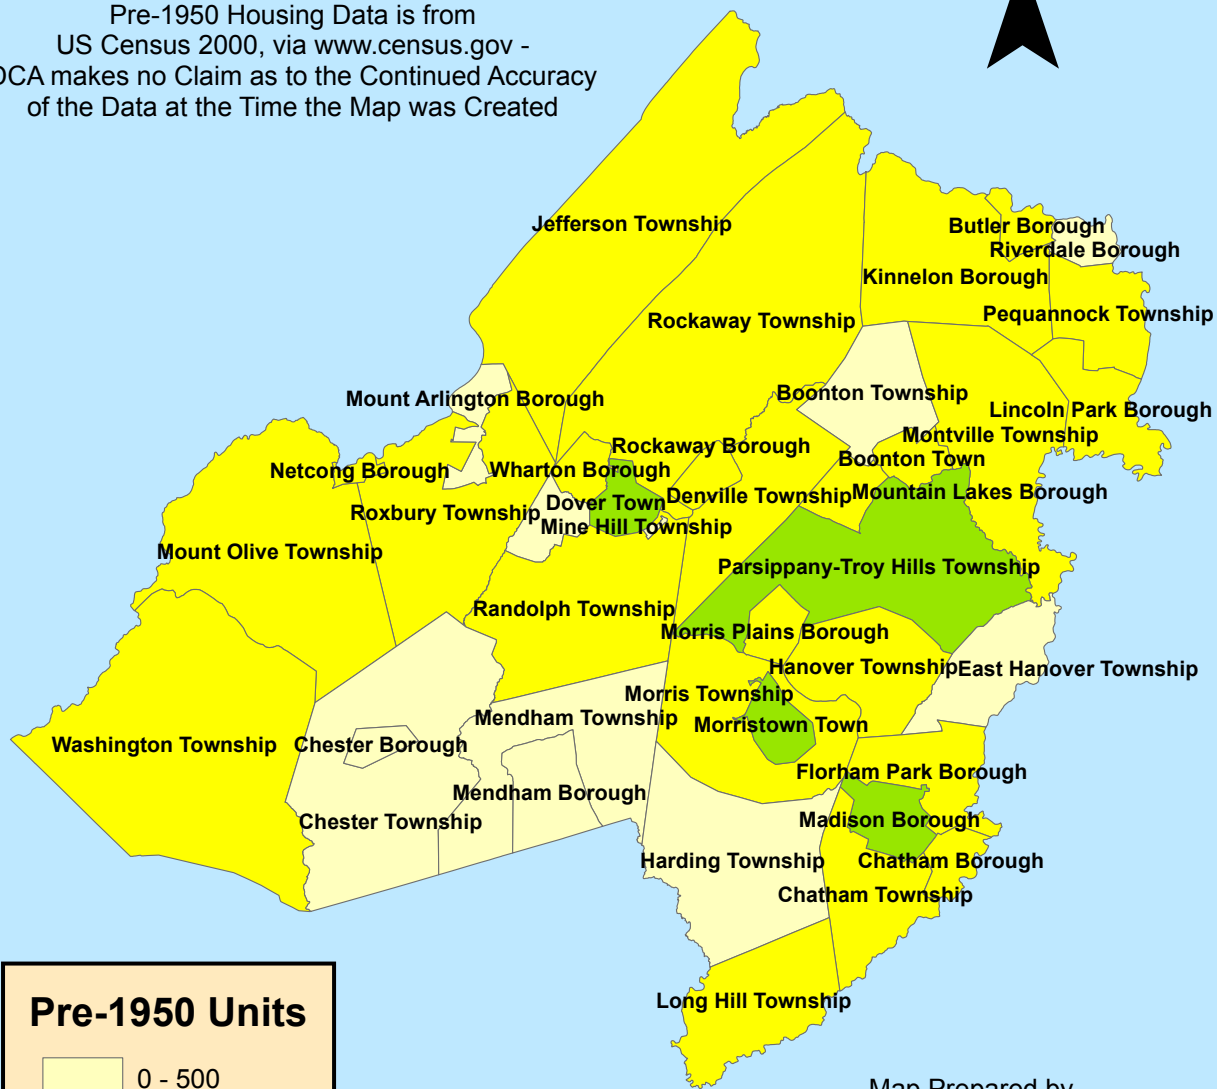

Pre-1950 Housing Units - Morris County, New Jersey

Pre-1950 Housing Data is from
US Census 2000, via www.census.gov -
DCA makes no Claim as to the Continued Accuracy
of the Data at the Time the Map was Created