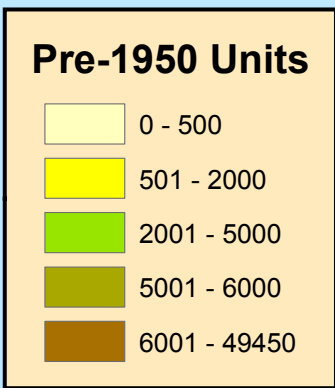

Coordinate System: NAD_1983_StatePlane_New_Jersey_FIPS_2900_Feet