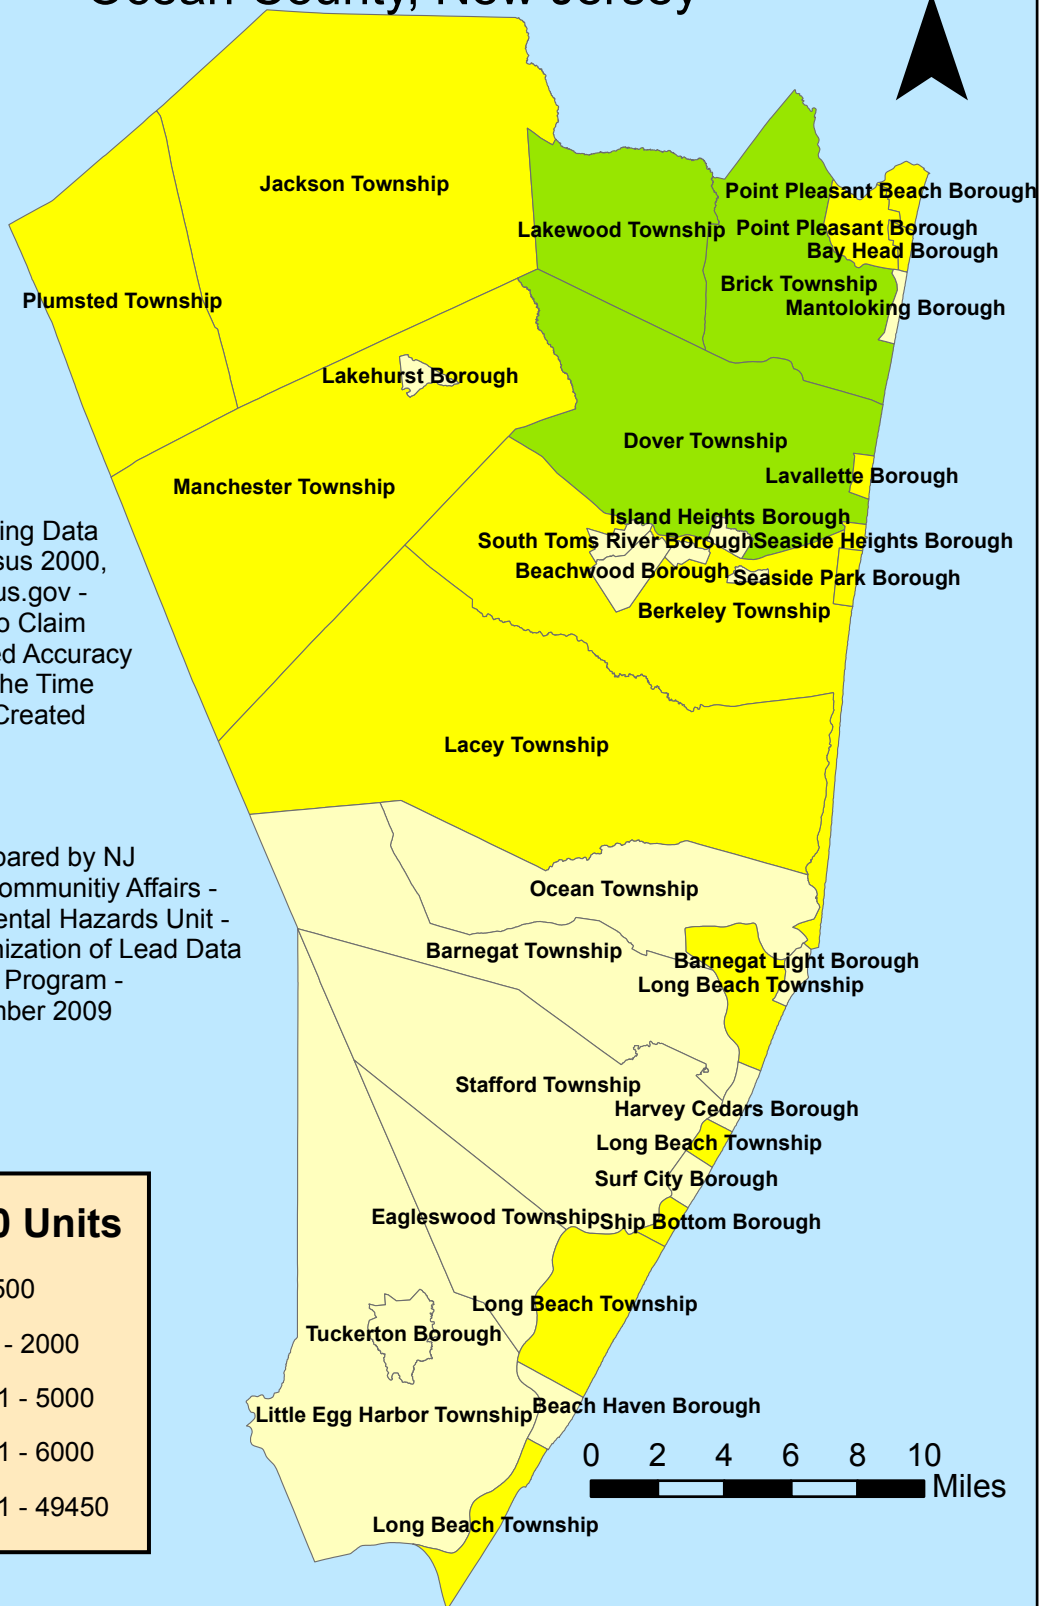

Pre-1950 Housing Units - Ocean County, New Jersey

N

Pre-1950 Housing Data is from US Census 2000, via www.census.gov - DCA makes no Claim as to the Continued Accuracy of the Data at the Time the Map was Created

Map Prepared by NJ Department of Community Affairs - Indoor Environmental Hazards Unit - Geographic Organization of Lead Data (GOLD) Program - September 2009

Coordinate System: NAD_1983_StatePlane_New_Jersey_FIPS_2900_Feet