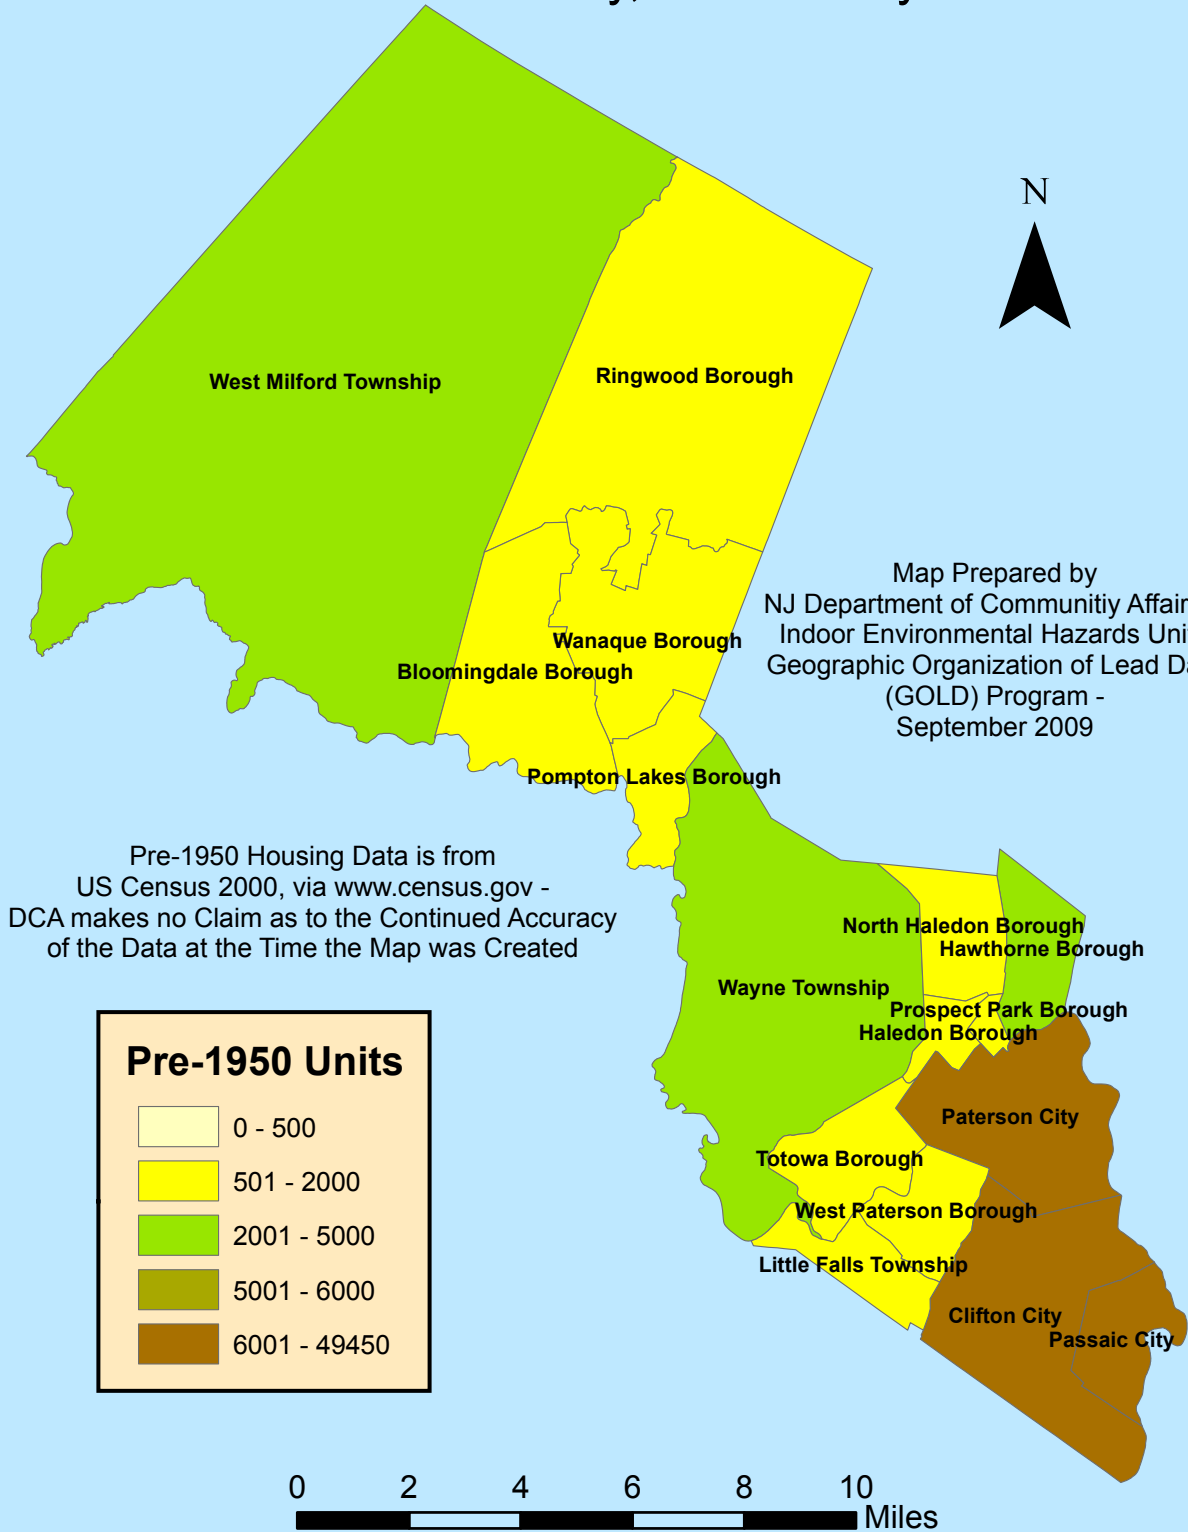

Pre-1950 Housing Units - Passaic County, New Jersey

Coordinate System: NAD_1983_StatePlane_New_Jersey_FIPS_2900_Feet