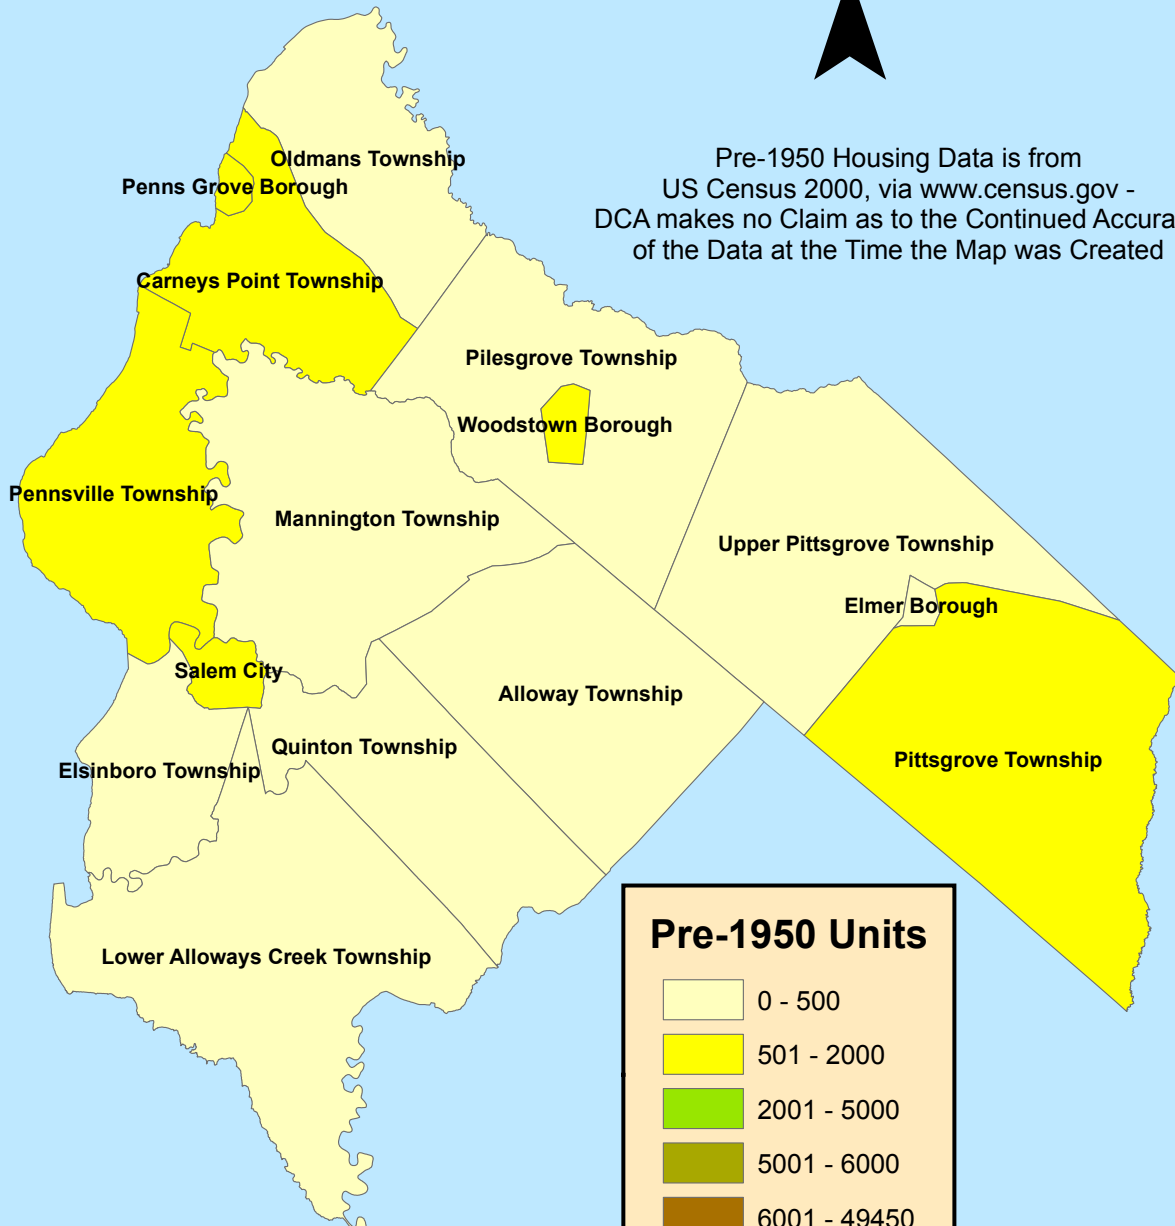

# Pre-1950 Housing Units - Salem County, New Jersey

N

Pre-1950 Housing Data is from US Census 2000, via [www.census.gov](http://www.census.gov) - DCA makes no Claim as to the Continued Accuracy of the Data at the Time the Map was Created

## Pre-1950 Units

- 0 - 500
- 501 - 2000
- 2001 - 5000
- 5001 - 6000
- 6001 - 49450

Map Prepared by  
NJ Department of Community Affairs -  
Indoor Environmental Hazards Unit -  
Geographic Organization of Lead Data  
(GOLD) Program -  
September 2009