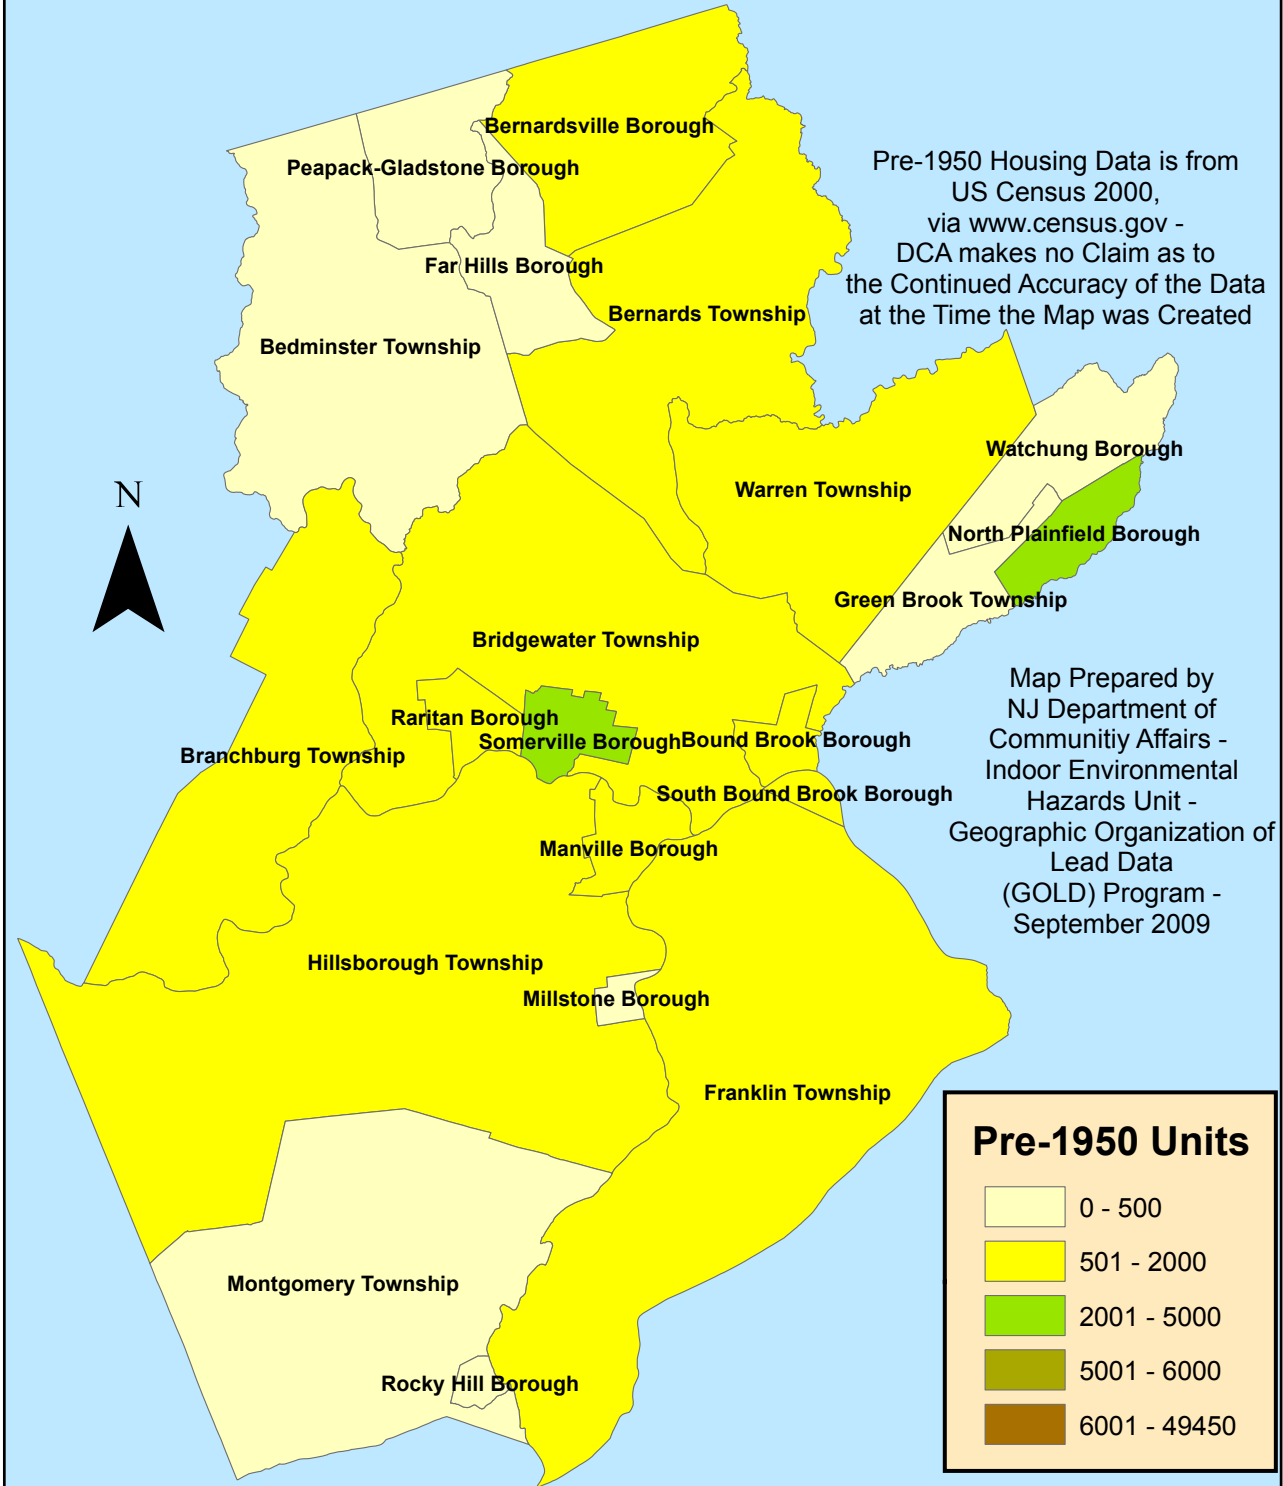

# Pre-1950 Housing Units - Somerset County, New Jersey

Coordinate System: NAD\_1983\_StatePlane\_New\_Jersey\_FIPS\_2900\_Feet