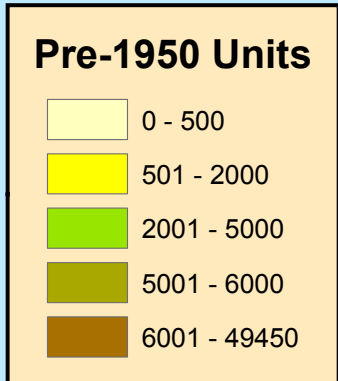

Coordinate System: NAD_1983_StatePlane_New_Jersey_FIPS_2900_Feet