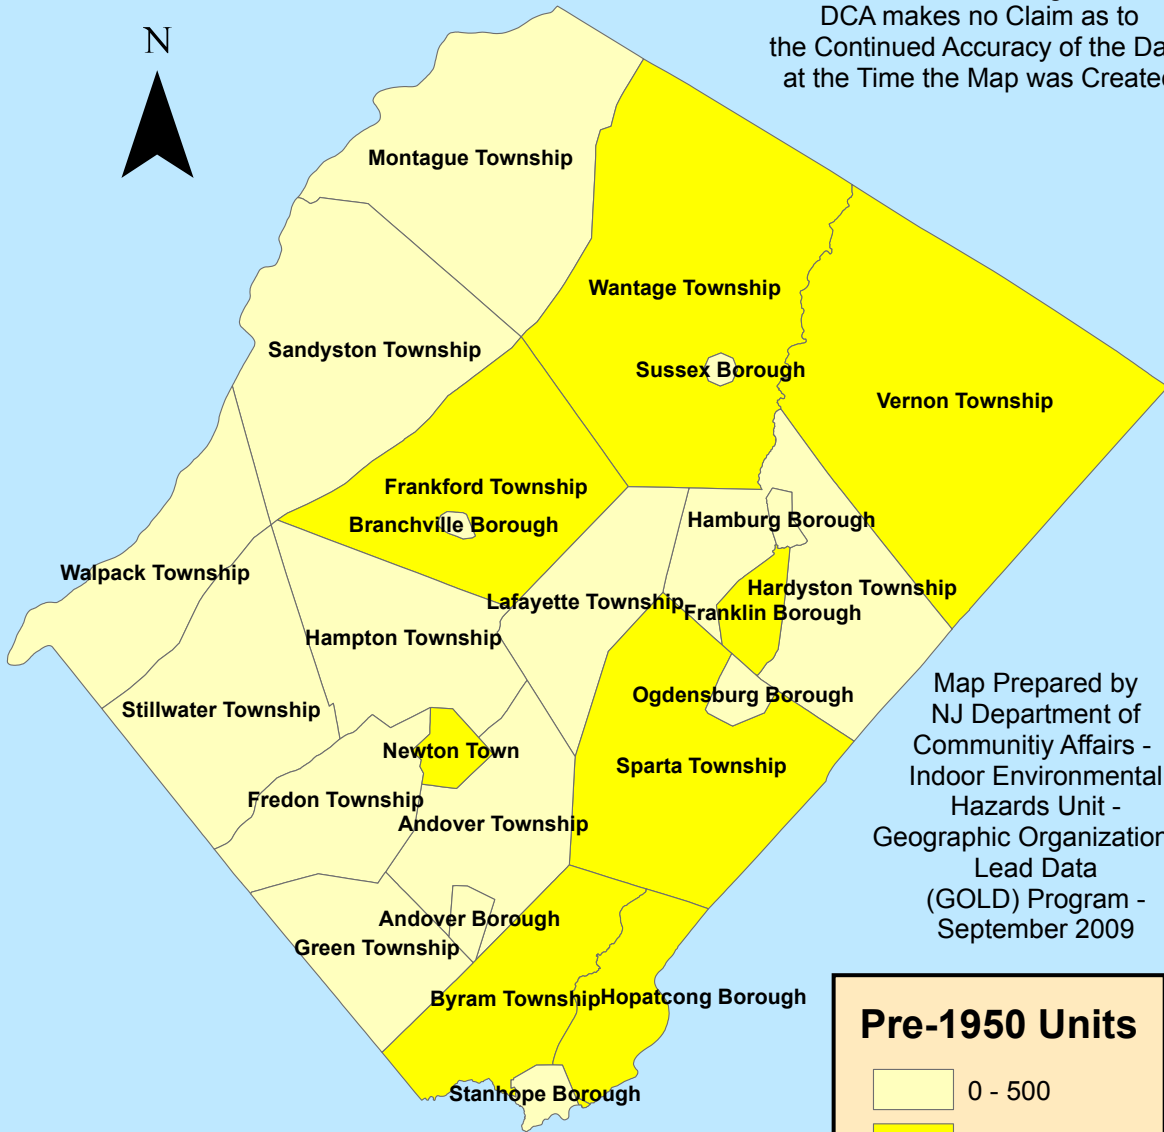

Pre-1950 Housing Units - Sussex County, New Jersey

Pre-1950 Housing Data is from
US Census 2000,
via www.census.gov -
DCA makes no Claim as to
the Continued Accuracy of the Data
at the Time the Map was Created

Map Prepared by
NJ Department of
Community Affairs -
Indoor Environmental
Hazards Unit -
Geographic Organization of
Lead Data
(GOLD) Program -
September 2009

Coordinate System: NAD_1983_StatePlane_New_Jersey_FIPS_2900_Feet