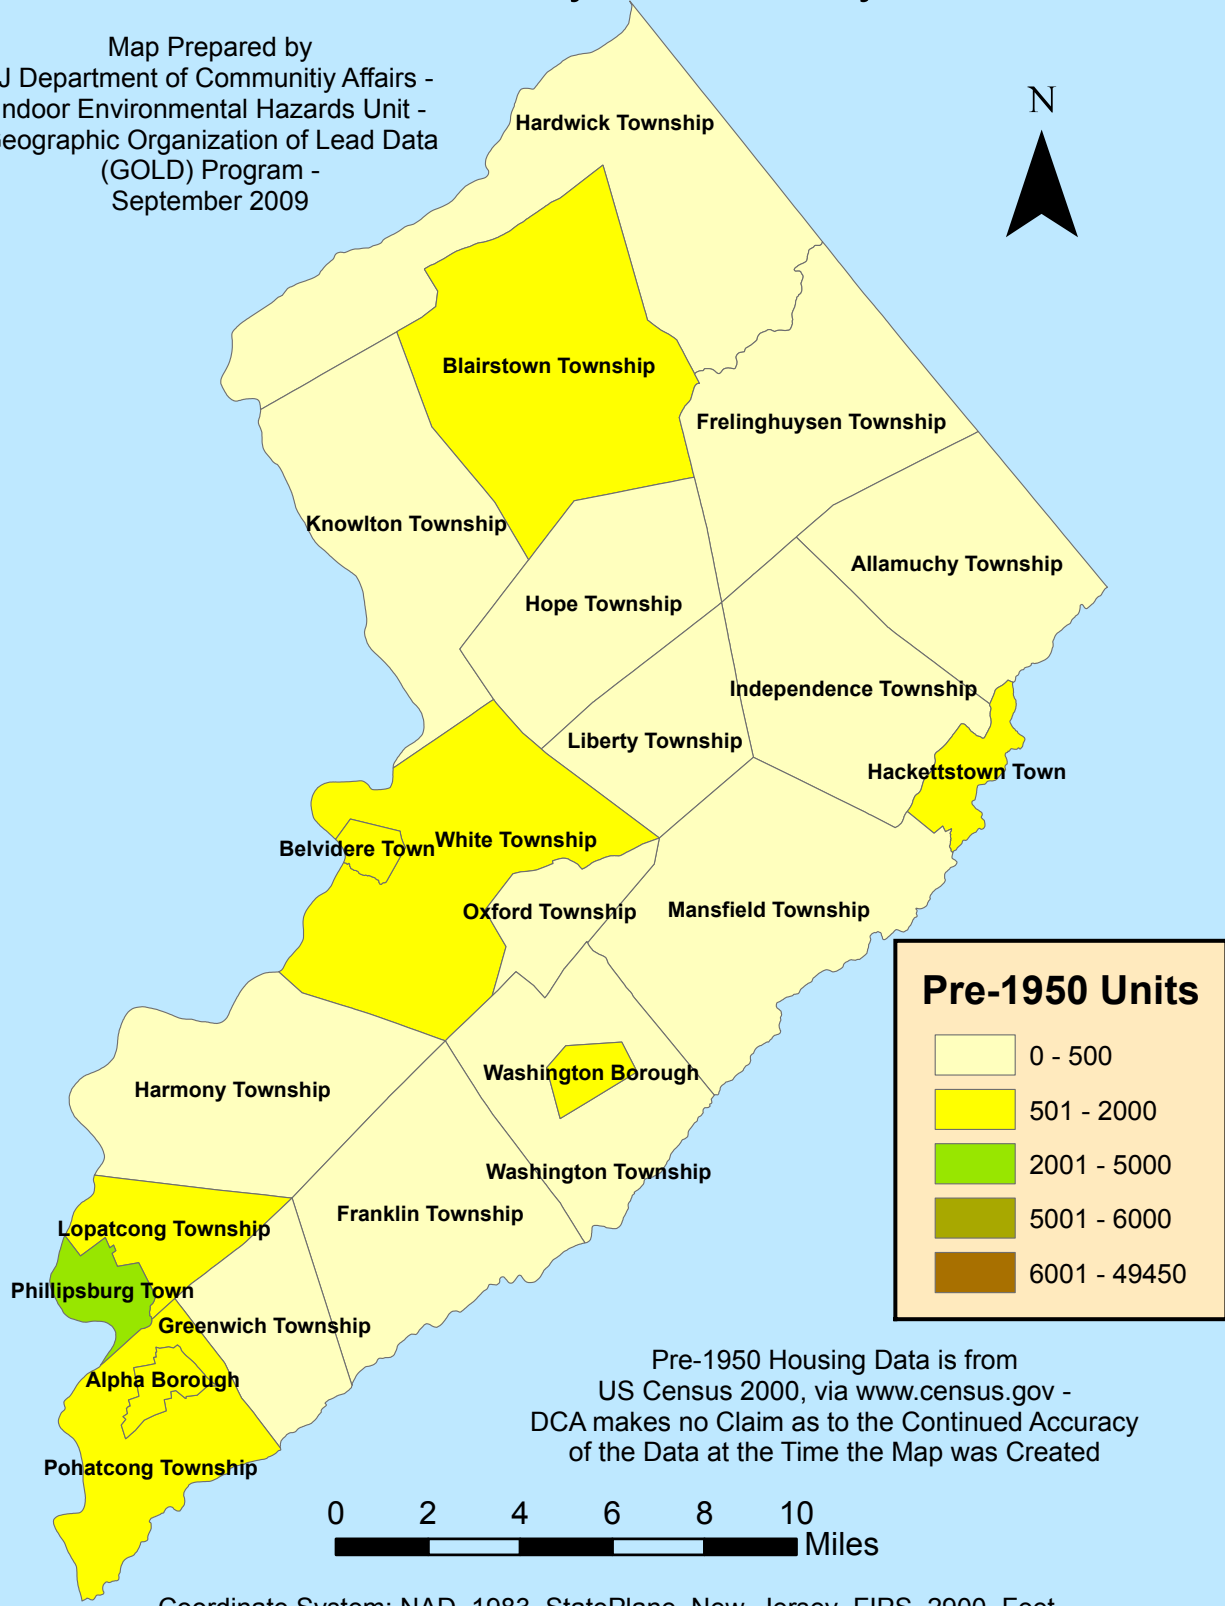

Pre-1950 Housing Units - Warren County, New Jersey

Map Prepared by
 NJ Department of Community Affairs -
 Indoor Environmental Hazards Unit -
 Geographic Organization of Lead Data
 (GOLD) Program -
 September 2009

Pre-1950 Units

- 0 - 500
- 501 - 2000
- 2001 - 5000
- 5001 - 6000
- 6001 - 49450

Pre-1950 Housing Data is from
 US Census 2000, via www.census.gov -
 DCA makes no Claim as to the Continued Accuracy
 of the Data at the Time the Map was Created