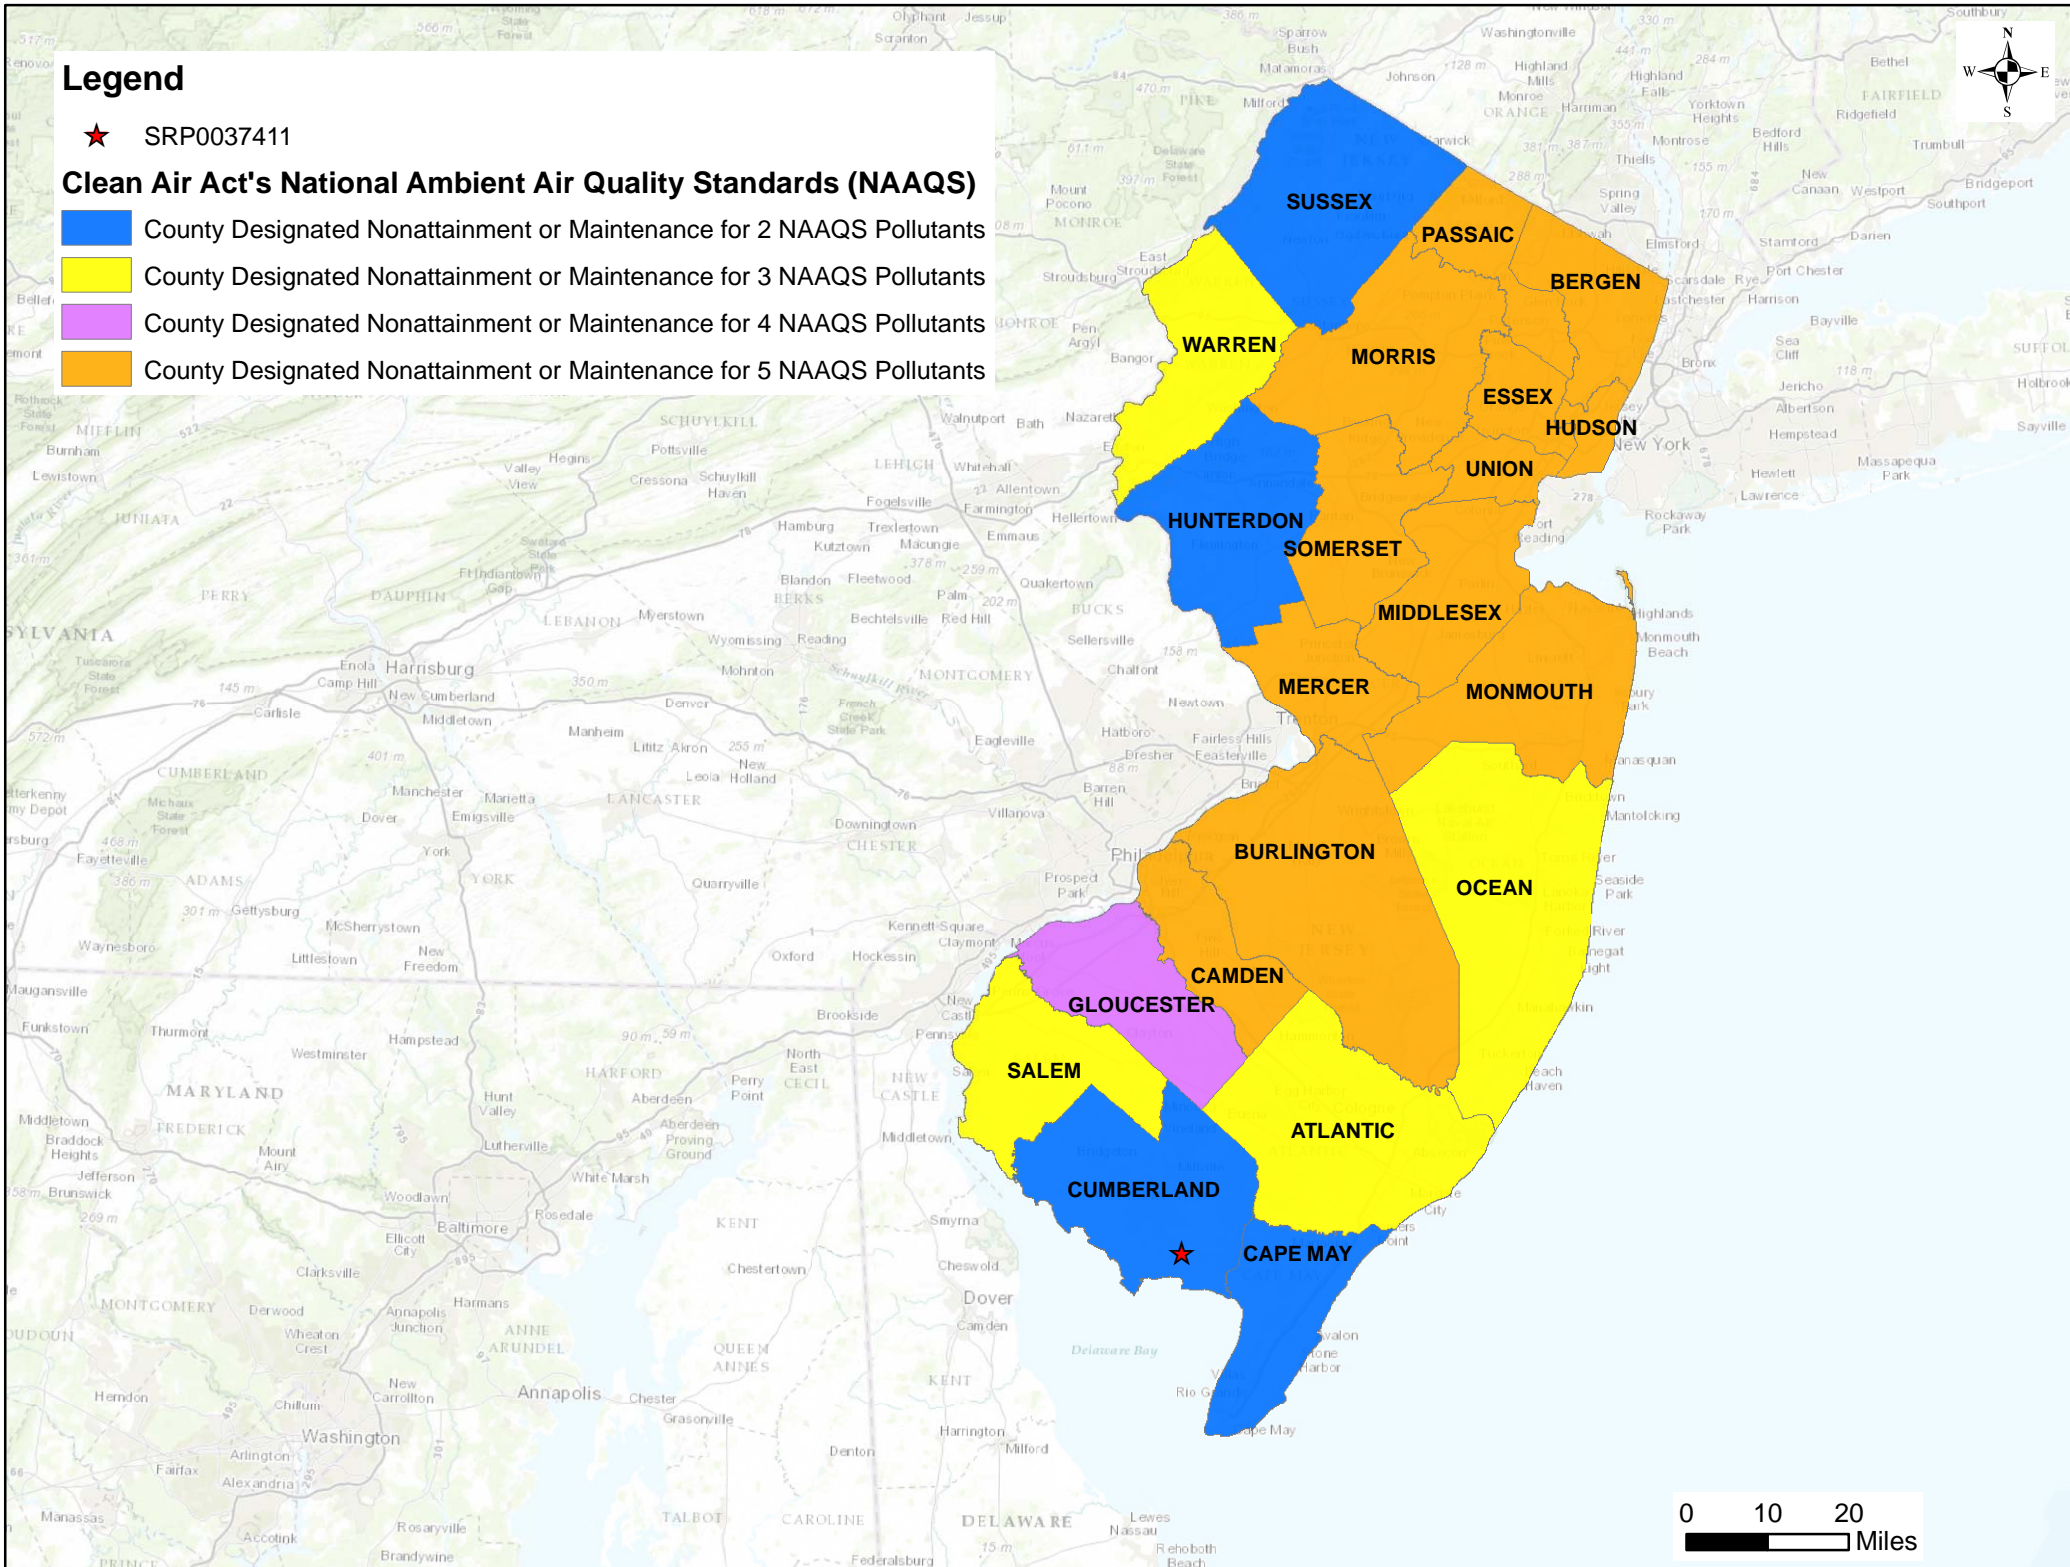

Legend

★ SRP0037411

- County Designated Nonattainment or Maintenance for 2 NAAQS Pollutants
- County Designated Nonattainment or Maintenance for 3 NAAQS Pollutants
- County Designated Nonattainment or Maintenance for 4 NAAQS Pollutants
- County Designated Nonattainment or Maintenance for 5 NAAQS Pollutants

0 10 20 Miles