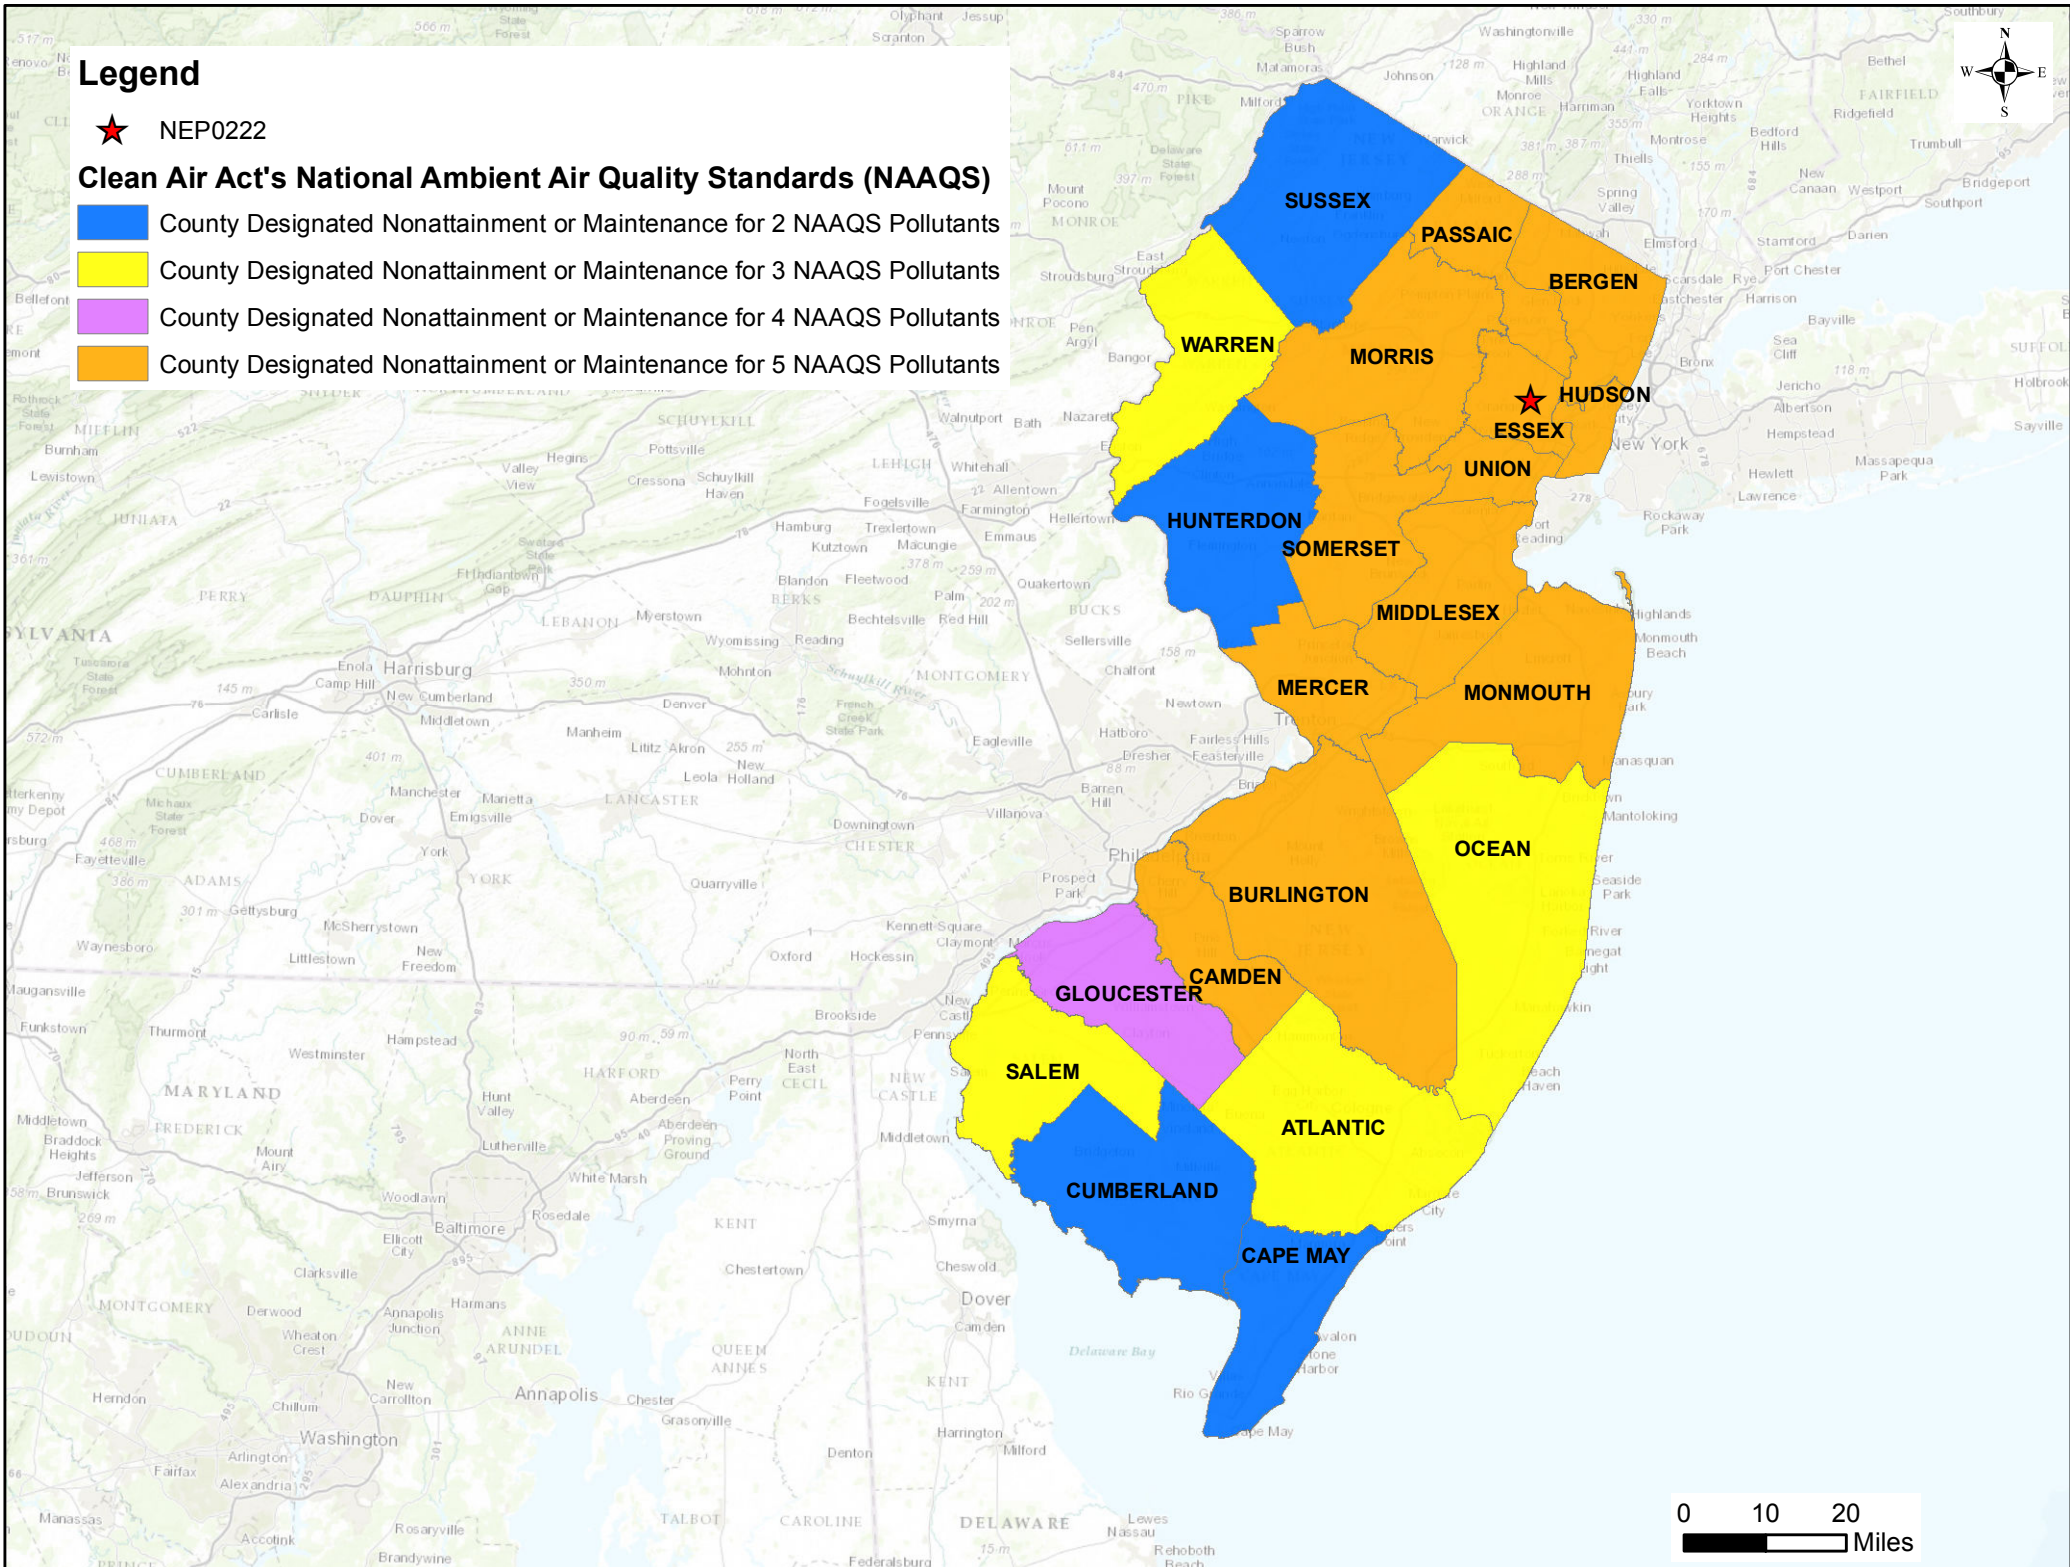

Legend

★ NEP0222

Clean Air Act's National Ambient Air Quality Standards (NAAQS)

- County Designated Nonattainment or Maintenance for 2 NAAQS Pollutants
- County Designated Nonattainment or Maintenance for 3 NAAQS Pollutants
- County Designated Nonattainment or Maintenance for 4 NAAQS Pollutants
- County Designated Nonattainment or Maintenance for 5 NAAQS Pollutants

0 10 20 Miles