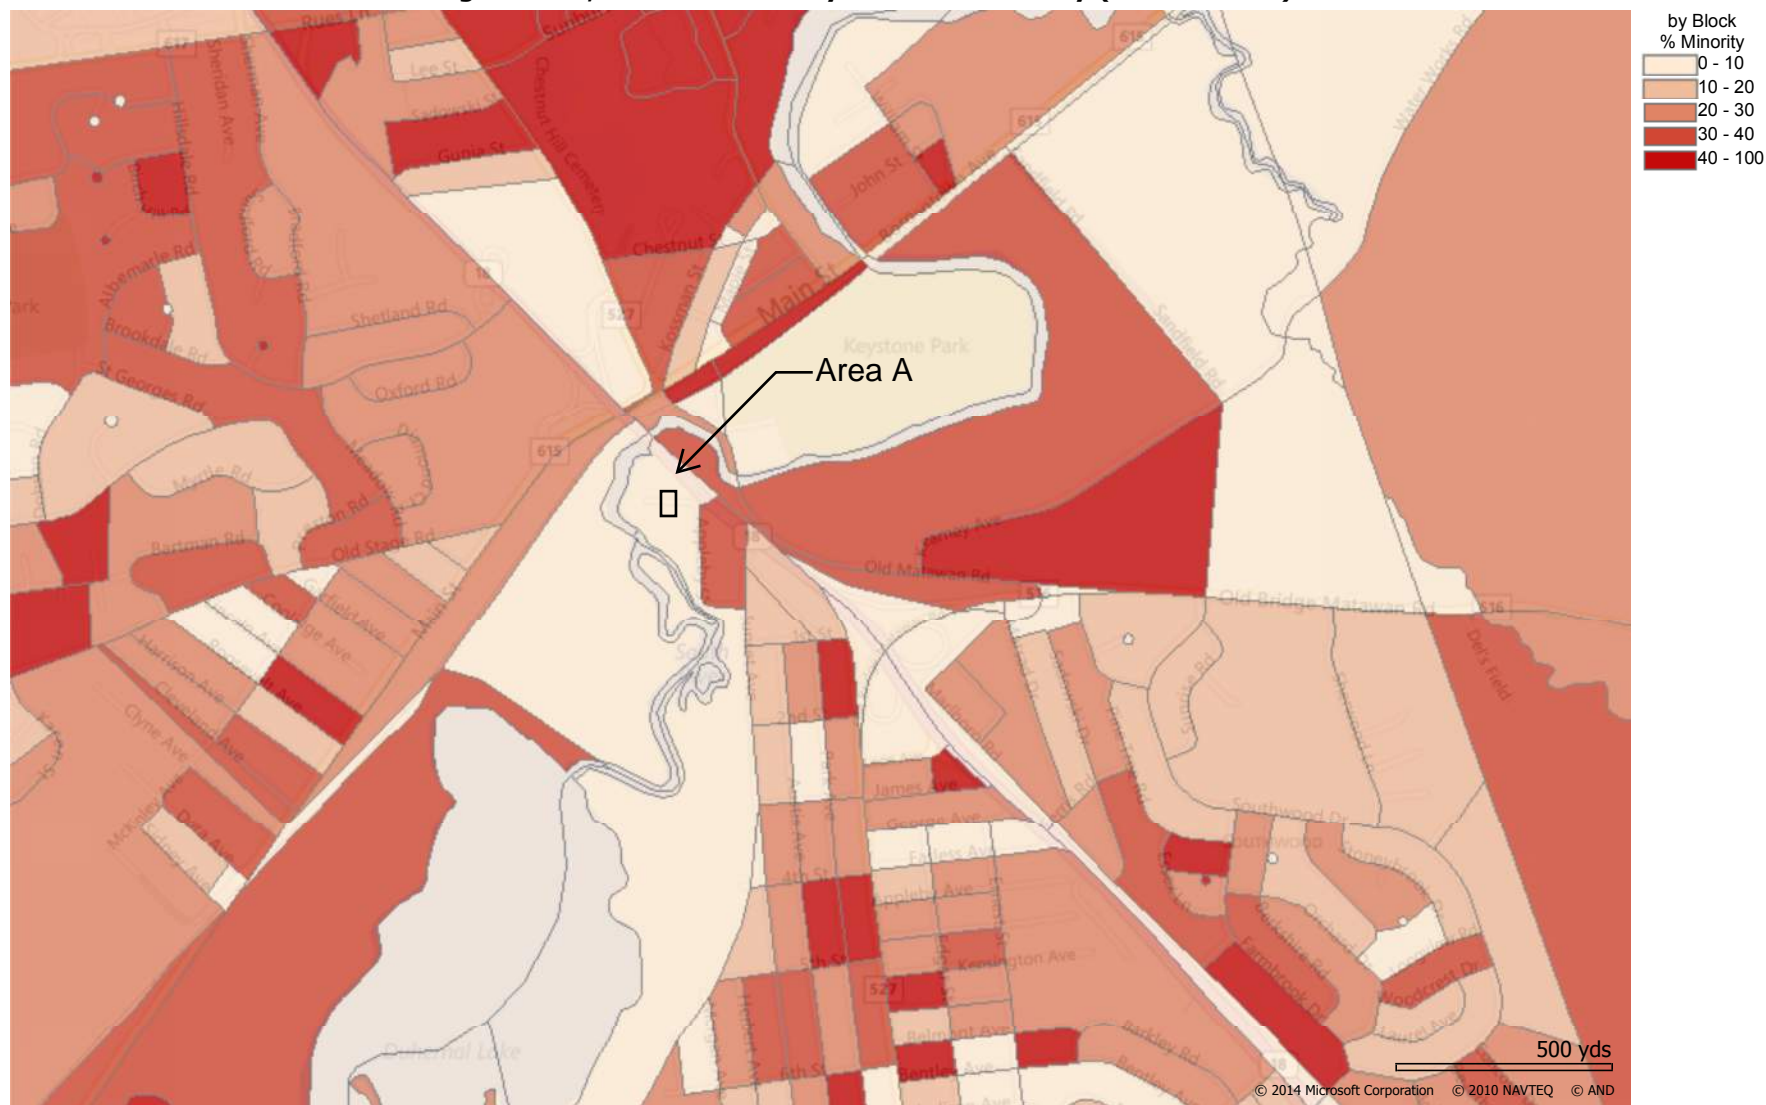

Old Bridge Area A, Middlesex County - Percent Minority (2010 Census)

Old Bridge Area A, Middlesex County - Percent Poverty (ASC 2010)

Old Bridge - Area B, Middlesex County - Percent Minority (2010 Census)

Old Bridge Area B, Middlesex County - Percent Poverty (ASC 2010)

Old Bridge Area C, Middlesex County - Percent Minority (2010 Census)

Old Bridge Area C, Middlesex County - Percent Poverty (ASC 2010)