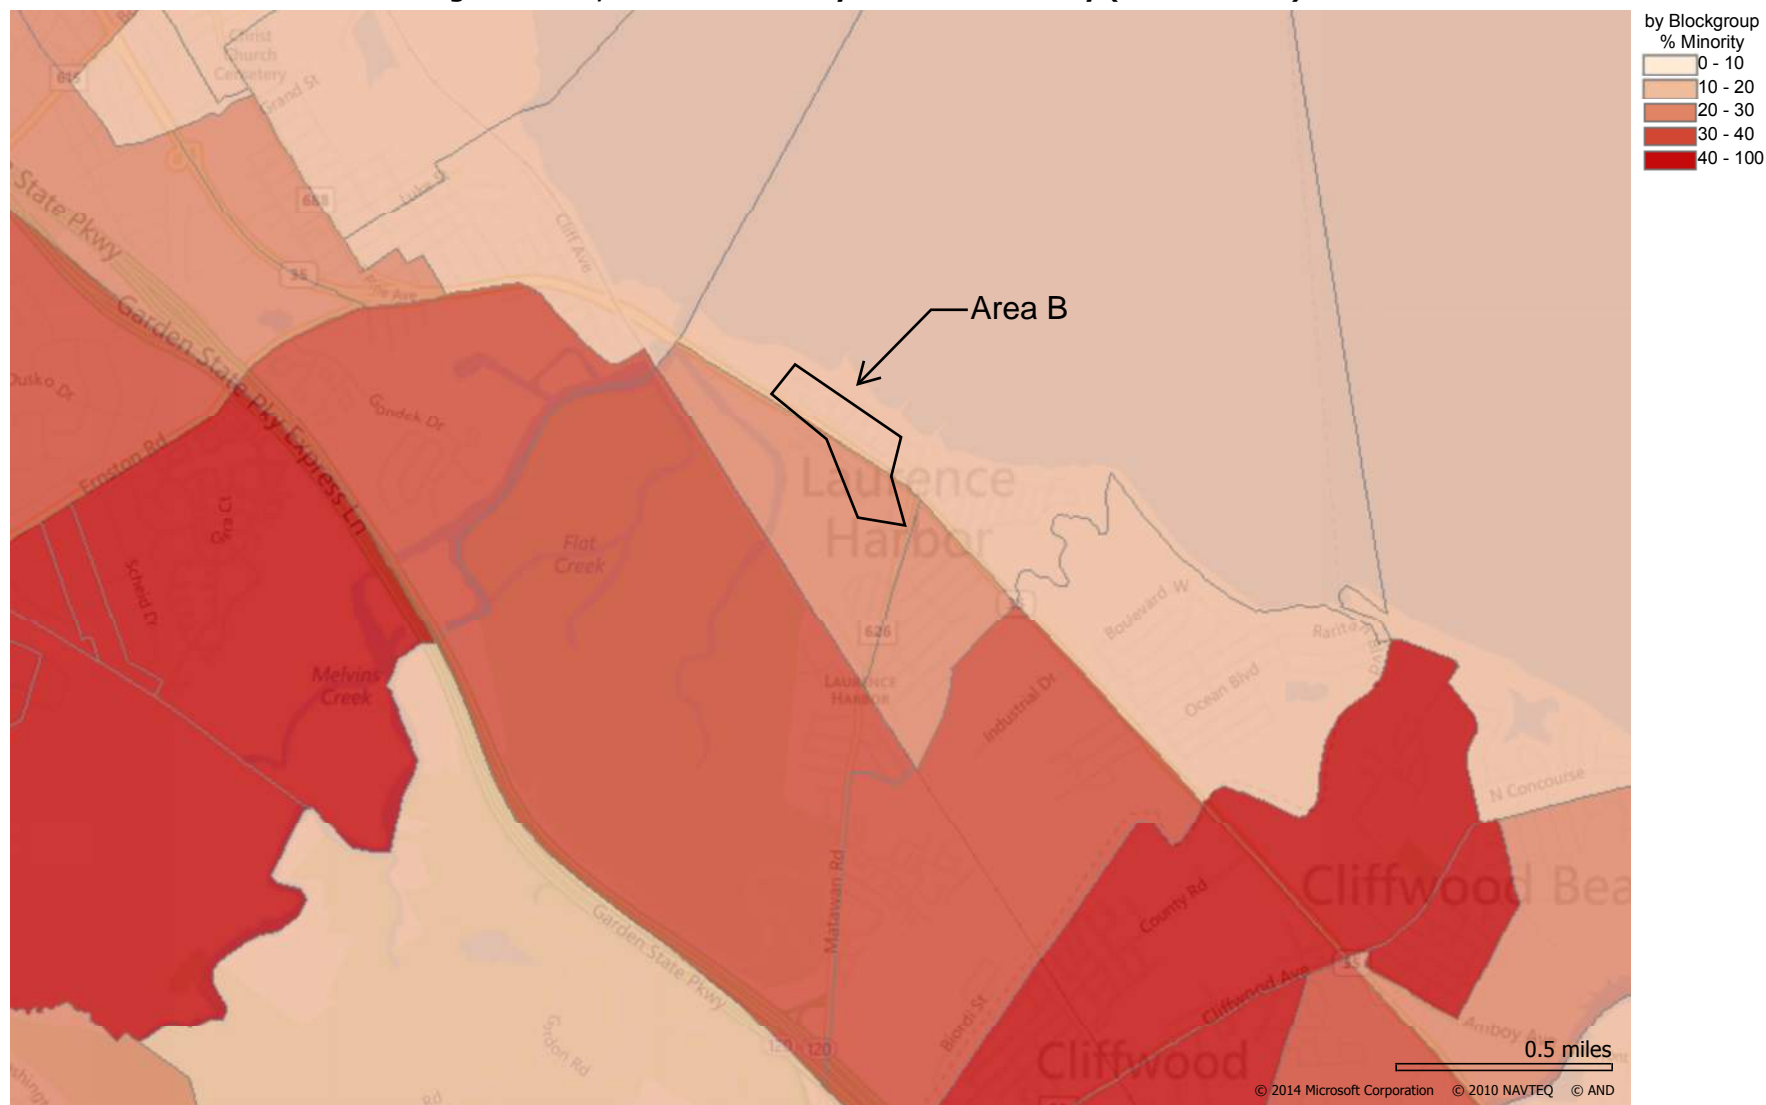

Old Bridge Area A, Middlesex County - Percent Minority (2010 Census)

Old Bridge Area A, Middlesex County - Percent Poverty (ASC 2010)

Old Bridge - Area B, Middlesex County - Percent Minority (2010 Census)

Old Bridge Area B, Middlesex County - Percent Poverty (ASC 2010)

Old Bridge Area C, Middlesex County - Percent Minority (2010 Census)

Old Bridge Area C, Middlesex County - Percent Poverty (ASC 2010)