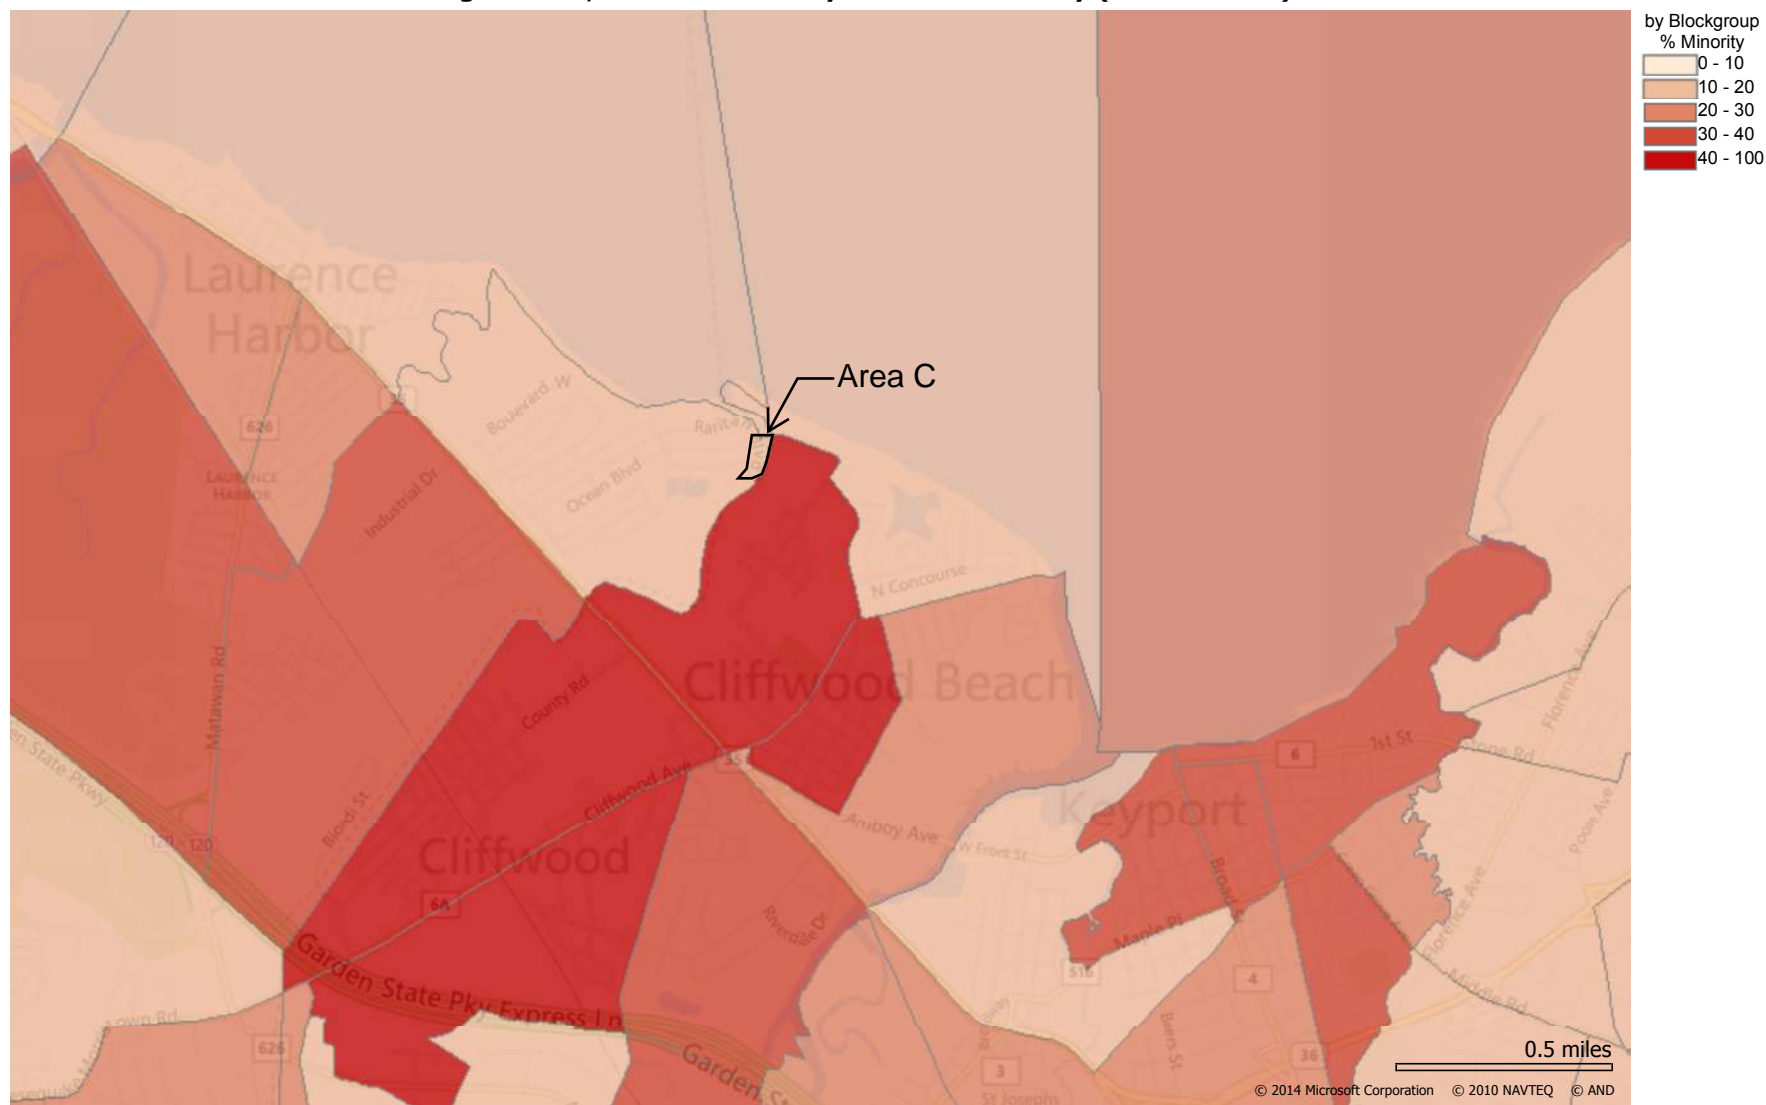

Old Bridge Area A, Middlesex County - Percent Minority (2010 Census)

Old Bridge Area A, Middlesex County - Percent Poverty (ASC 2010)

Old Bridge - Area B, Middlesex County - Percent Minority (2010 Census)

Old Bridge Area B, Middlesex County - Percent Poverty (ASC 2010)

Old Bridge Area C, Middlesex County - Percent Minority (2010 Census)

Old Bridge Area C, Middlesex County - Percent Poverty (ASC 2010)