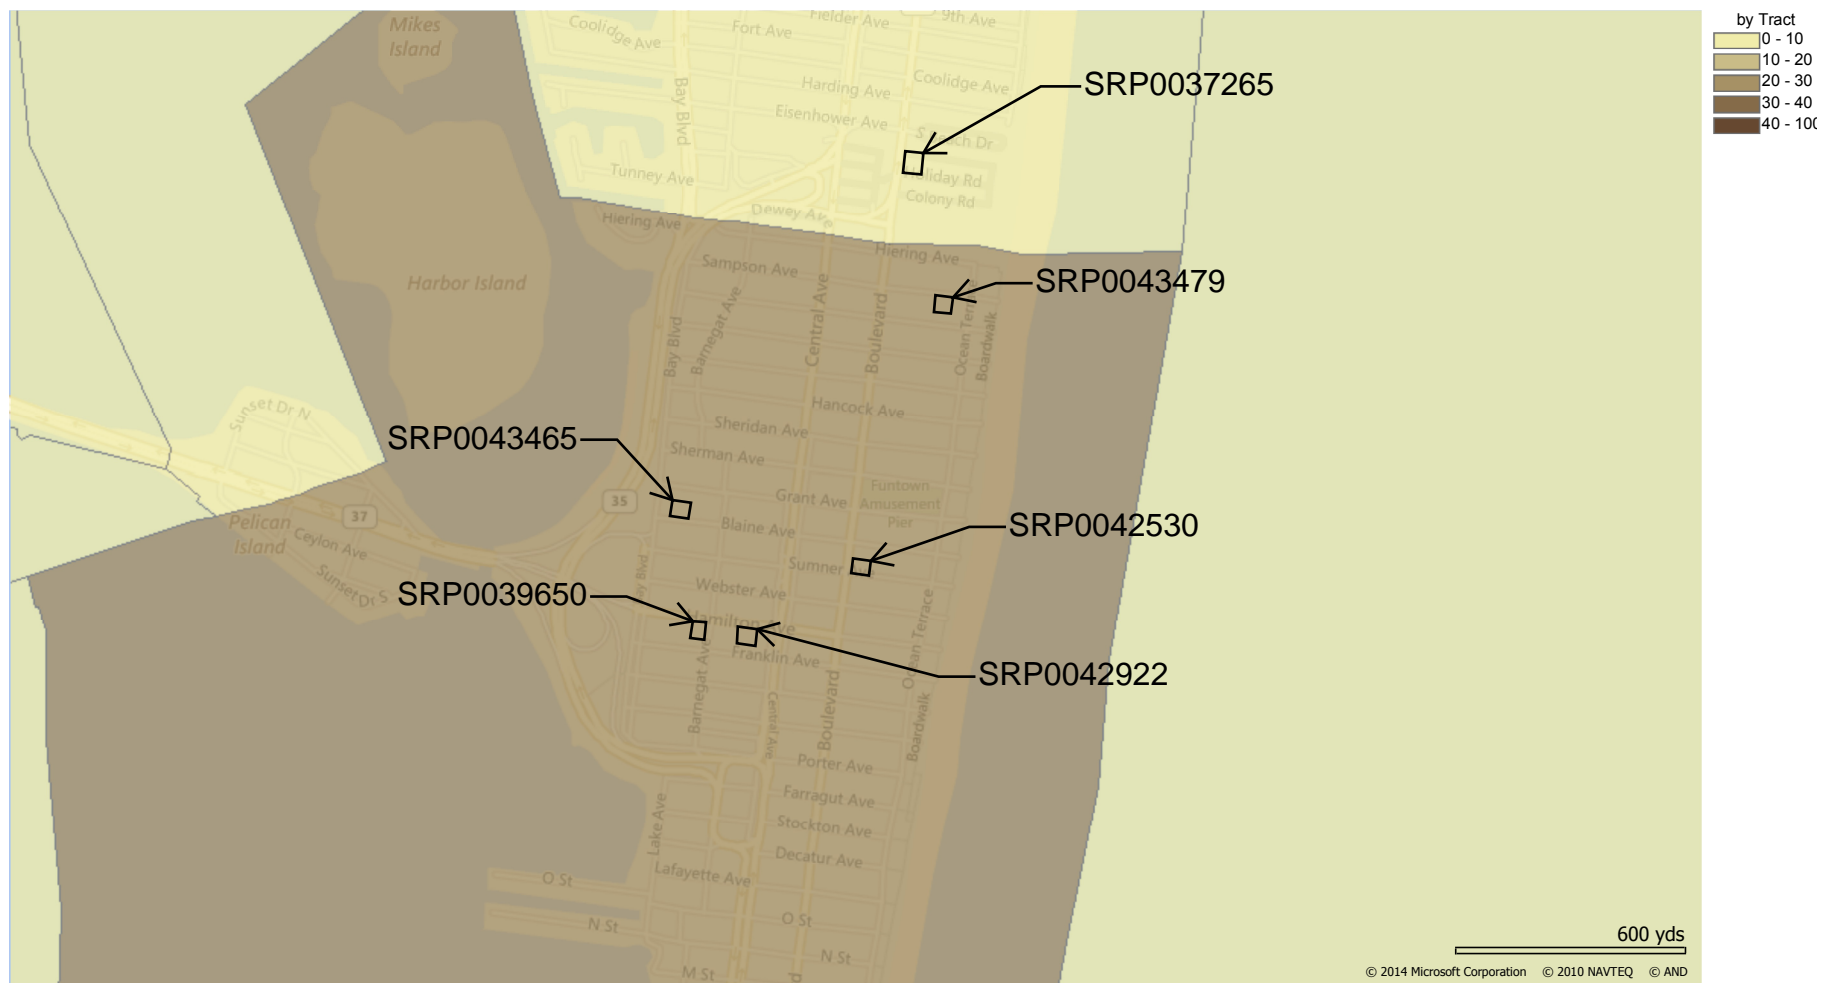

Seaside Heights and Toms River, Ocean County LRRP - Percent Minority (2010 Census)

Seaside Heights and Toms River, Ocean County LRRP - Percent Poverty (ASC 2010)

Seaside Park, Ocean County LRRP - Percent Minority (2010 Census)

Seaside Park, Ocean County LRRP - Percent Poverty (ASC 2010)