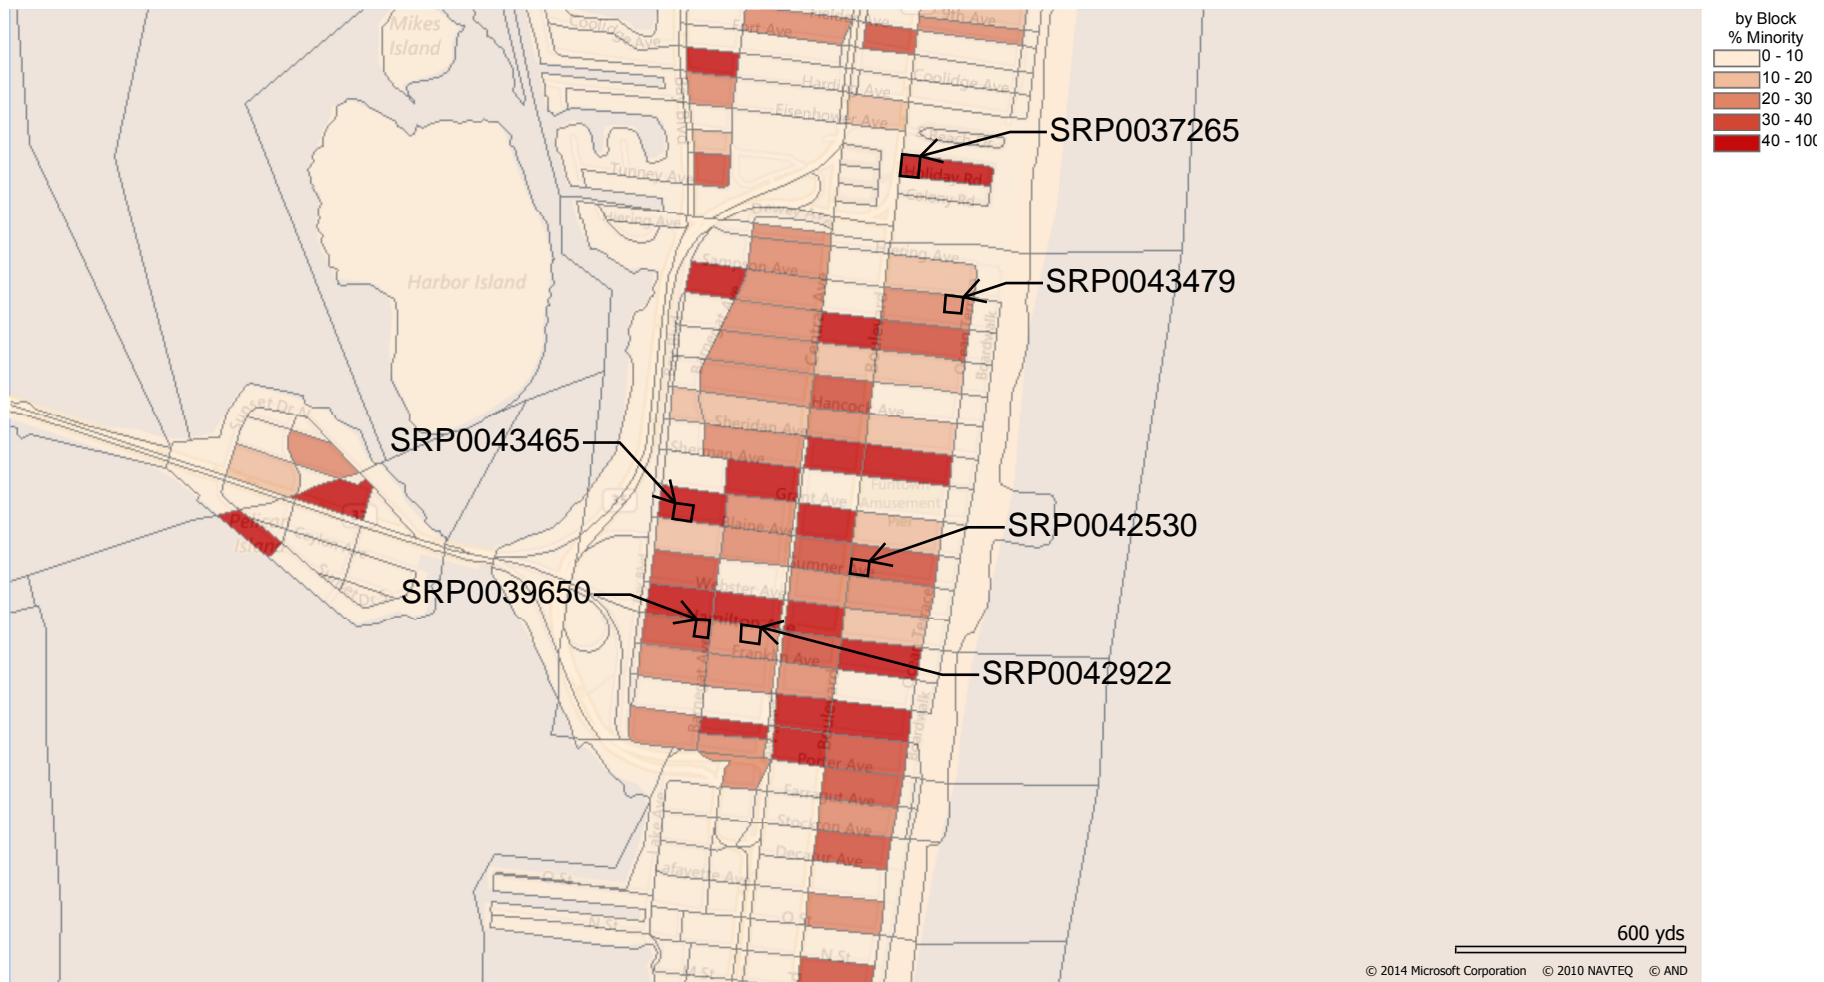

Seaside Heights and Toms River, Ocean County LRRP - Percent Minority (2010 Census)

Seaside Heights and Toms River, Ocean County LRRP - Percent Poverty (ASC 2010)

Seaside Park, Ocean County LRRP - Percent Minority (2010 Census)

Seaside Park, Ocean County LRRP - Percent Poverty (ASC 2010)