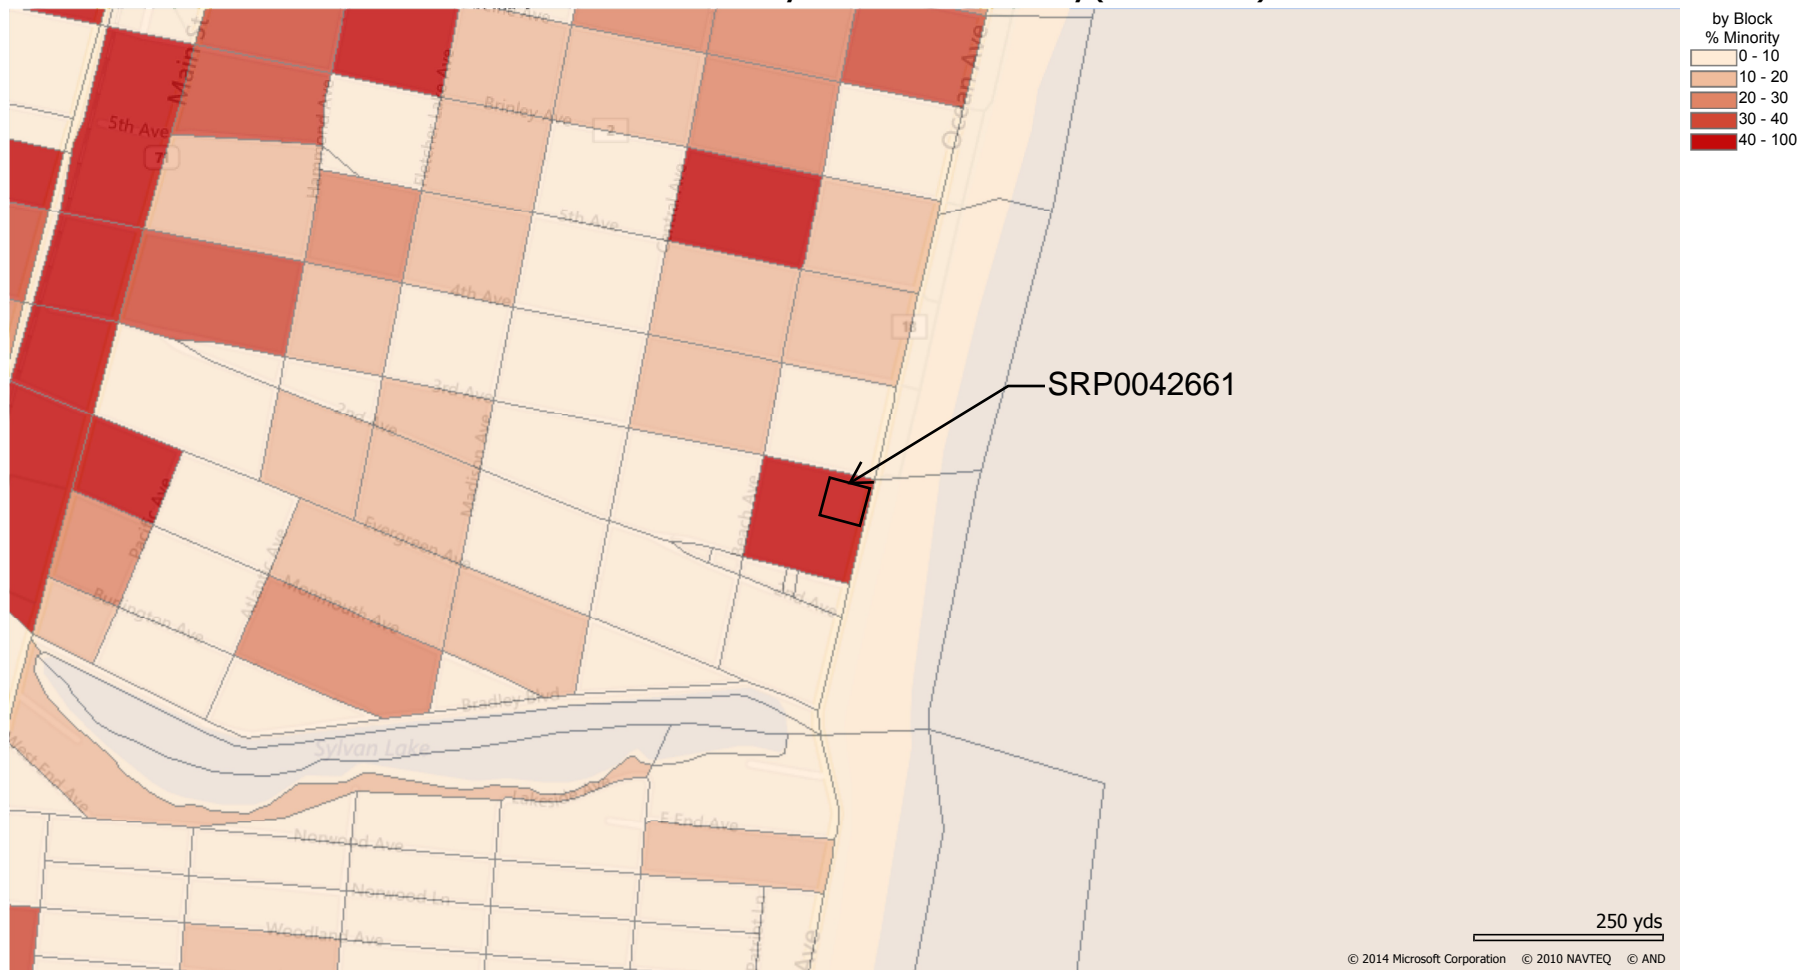

SRP0037809 Middlesex County LRRP - Percent Minority (2010 Census)

SRP0037809 Middlesex County LRRP - Percent Poverty (ASC 2010)

SRP0039829 Monmouth County LRRP - Percent Minority (2010 Census)

SRP0039829 Monmouth County LRRP - Percent Poverty (ASC 2010)

SRP0042661 Monmouth County LRRP - Percent Minority (2010 Census)

SRP0042661 Monmouth County LRRP - Percent Poverty (ASC 2010)

SRP0044260 Monmouth County LRRP - Percent Minority (2010 Census)

SRP0044260 Monmouth County LRRP - Percent Poverty (ASC 2010)

SRP0044410 Monmouth County LRRP - Percent Minority (2010 Census)

SRP0044410 Monmouth County LRRP - Percent Poverty (ASC 2010)