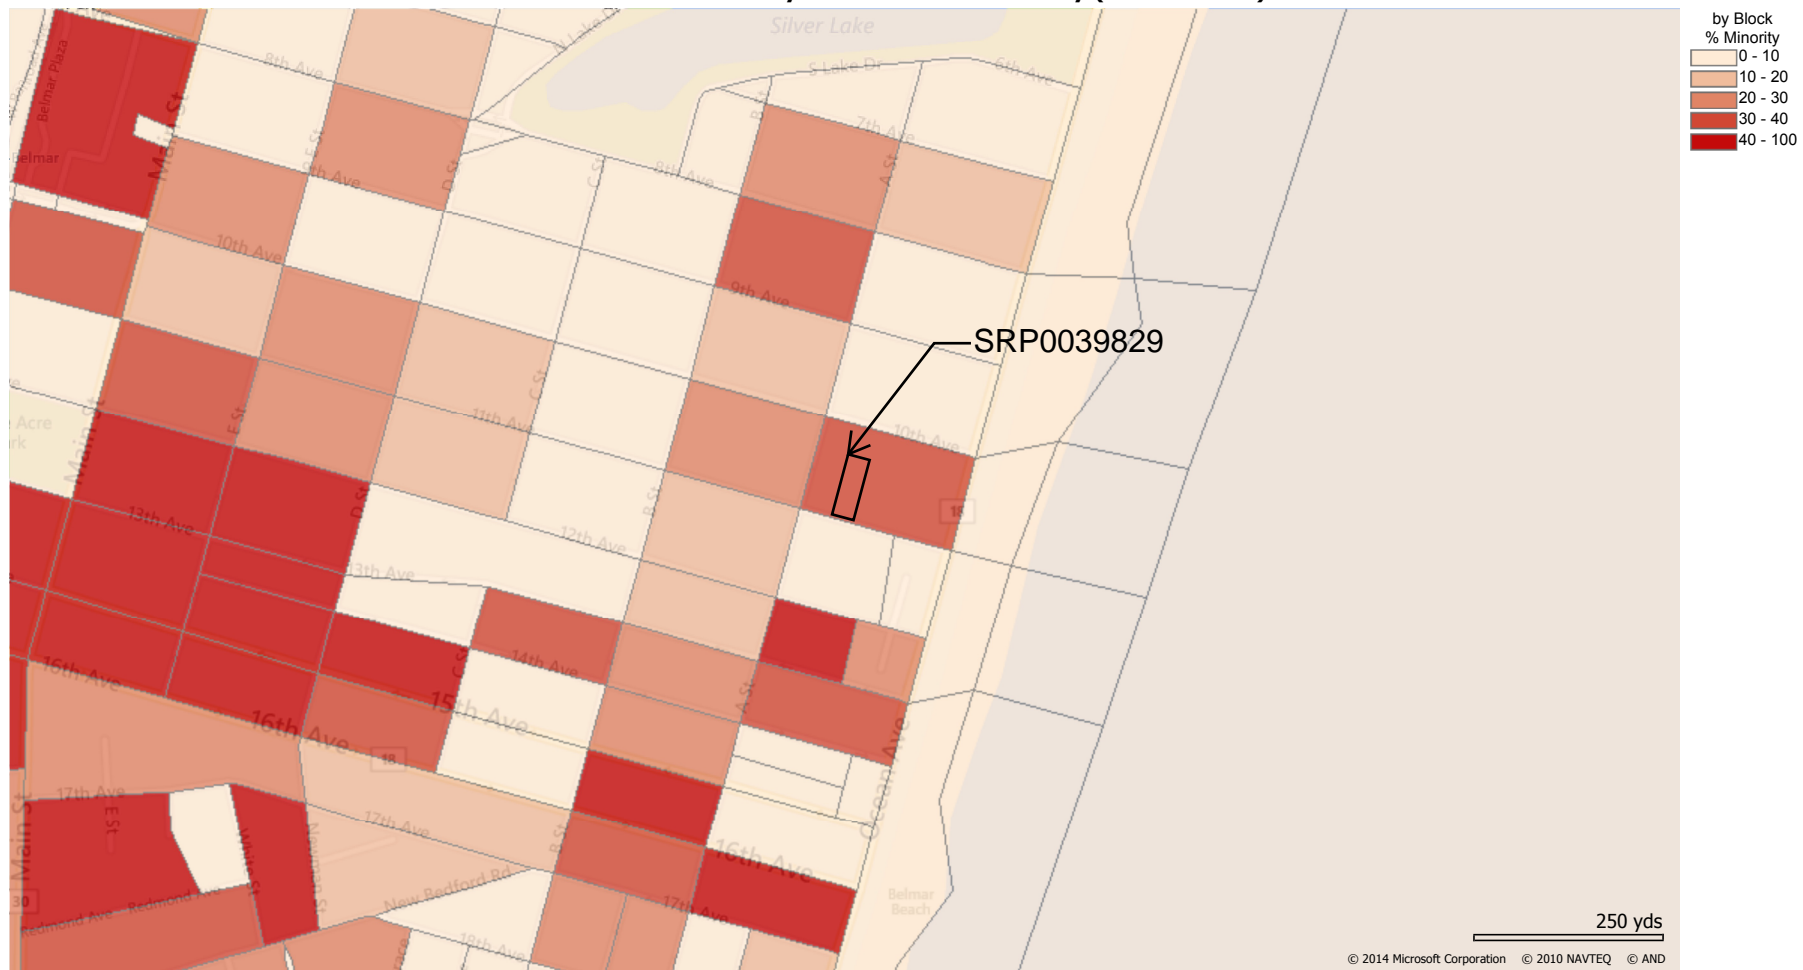

SRP0037809 Middlesex County LRRP - Percent Minority (2010 Census)

SRP0037809 Middlesex County LRRP - Percent Poverty (ASC 2010)

SRP0039829 Monmouth County LRRP - Percent Minority (2010 Census)

SRP0039829 Monmouth County LRRP - Percent Poverty (ASC 2010)

SRP0042661 Monmouth County LRRP - Percent Minority (2010 Census)

SRP0042661 Monmouth County LRRP - Percent Poverty (ASC 2010)

SRP0044260 Monmouth County LRRP - Percent Minority (2010 Census)

SRP0044260 Monmouth County LRRP - Percent Poverty (ASC 2010)

SRP0044410 Monmouth County LRRP - Percent Minority (2010 Census)

SRP0044410 Monmouth County LRRP - Percent Poverty (ASC 2010)