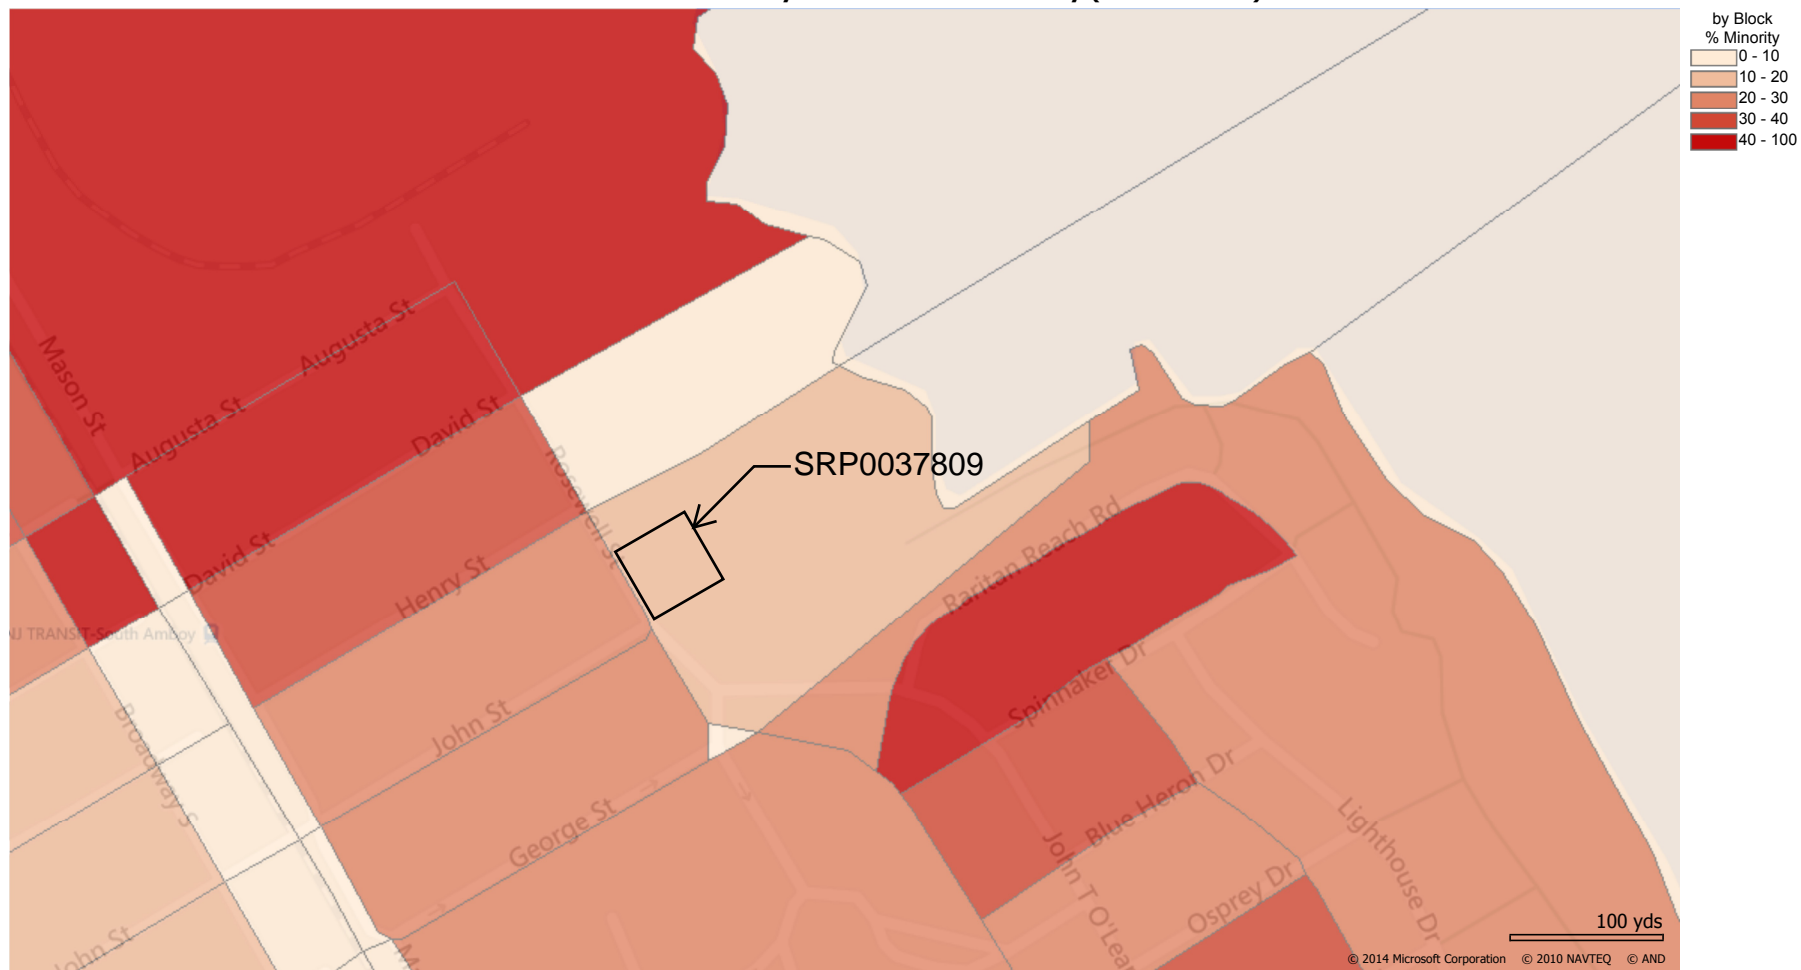

SRP0037809 Middlesex County LRRP - Percent Minority (2010 Census)

SRP0037809 Middlesex County LRRP - Percent Poverty (ASC 2010)

SRP0039829 Monmouth County LRRP - Percent Minority (2010 Census)

SRP0039829 Monmouth County LRRP - Percent Poverty (ASC 2010)

SRP0042661 Monmouth County LRRP - Percent Minority (2010 Census)

SRP0042661 Monmouth County LRRP - Percent Poverty (ASC 2010)

SRP0044260 Monmouth County LRRP - Percent Minority (2010 Census)

SRP0044260 Monmouth County LRRP - Percent Poverty (ASC 2010)

SRP0044410 Monmouth County LRRP - Percent Minority (2010 Census)

SRP0044410 Monmouth County LRRP - Percent Poverty (ASC 2010)