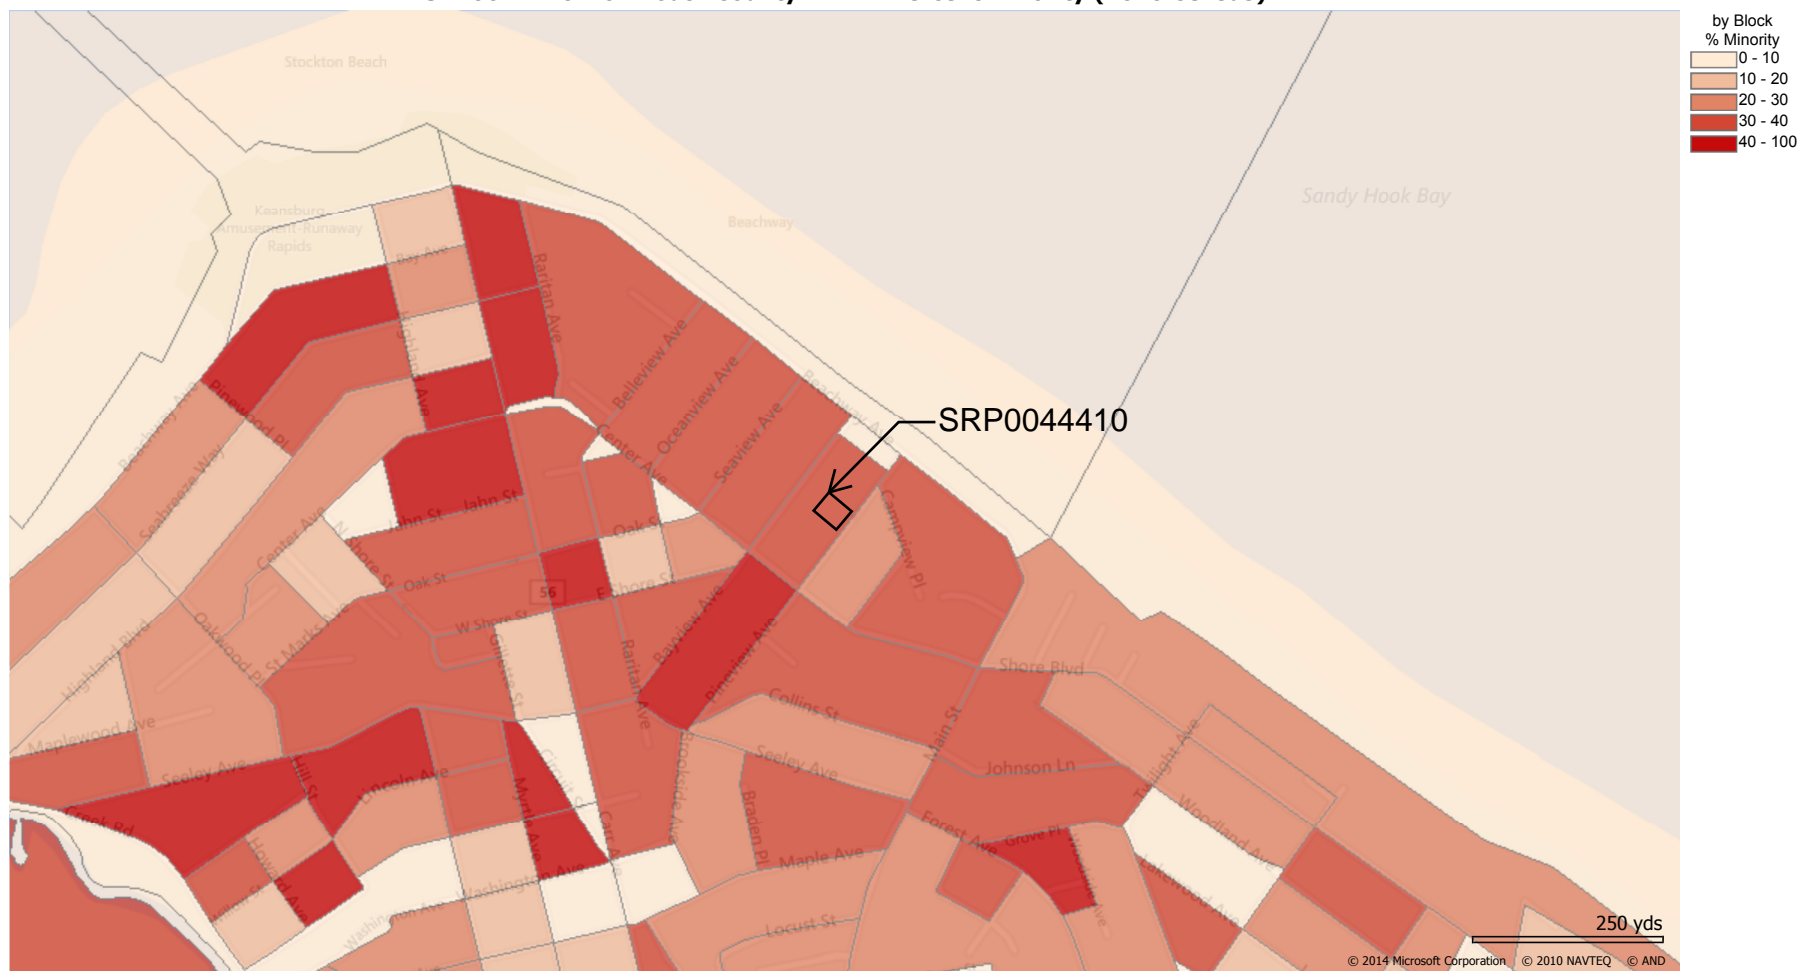

SRP0037809 Middlesex County LRRP - Percent Minority (2010 Census)

SRP0037809 Middlesex County LRRP - Percent Poverty (ASC 2010)

SRP0039829 Monmouth County LRRP - Percent Minority (2010 Census)

SRP0039829 Monmouth County LRRP - Percent Poverty (ASC 2010)

SRP0042661 Monmouth County LRRP - Percent Minority (2010 Census)

SRP0042661 Monmouth County LRRP - Percent Poverty (ASC 2010)

SRP0044260 Monmouth County LRRP - Percent Minority (2010 Census)

SRP0044260 Monmouth County LRRP - Percent Poverty (ASC 2010)

SRP0044410 Monmouth County LRRP - Percent Minority (2010 Census)

SRP0044410 Monmouth County LRRP - Percent Poverty (ASC 2010)