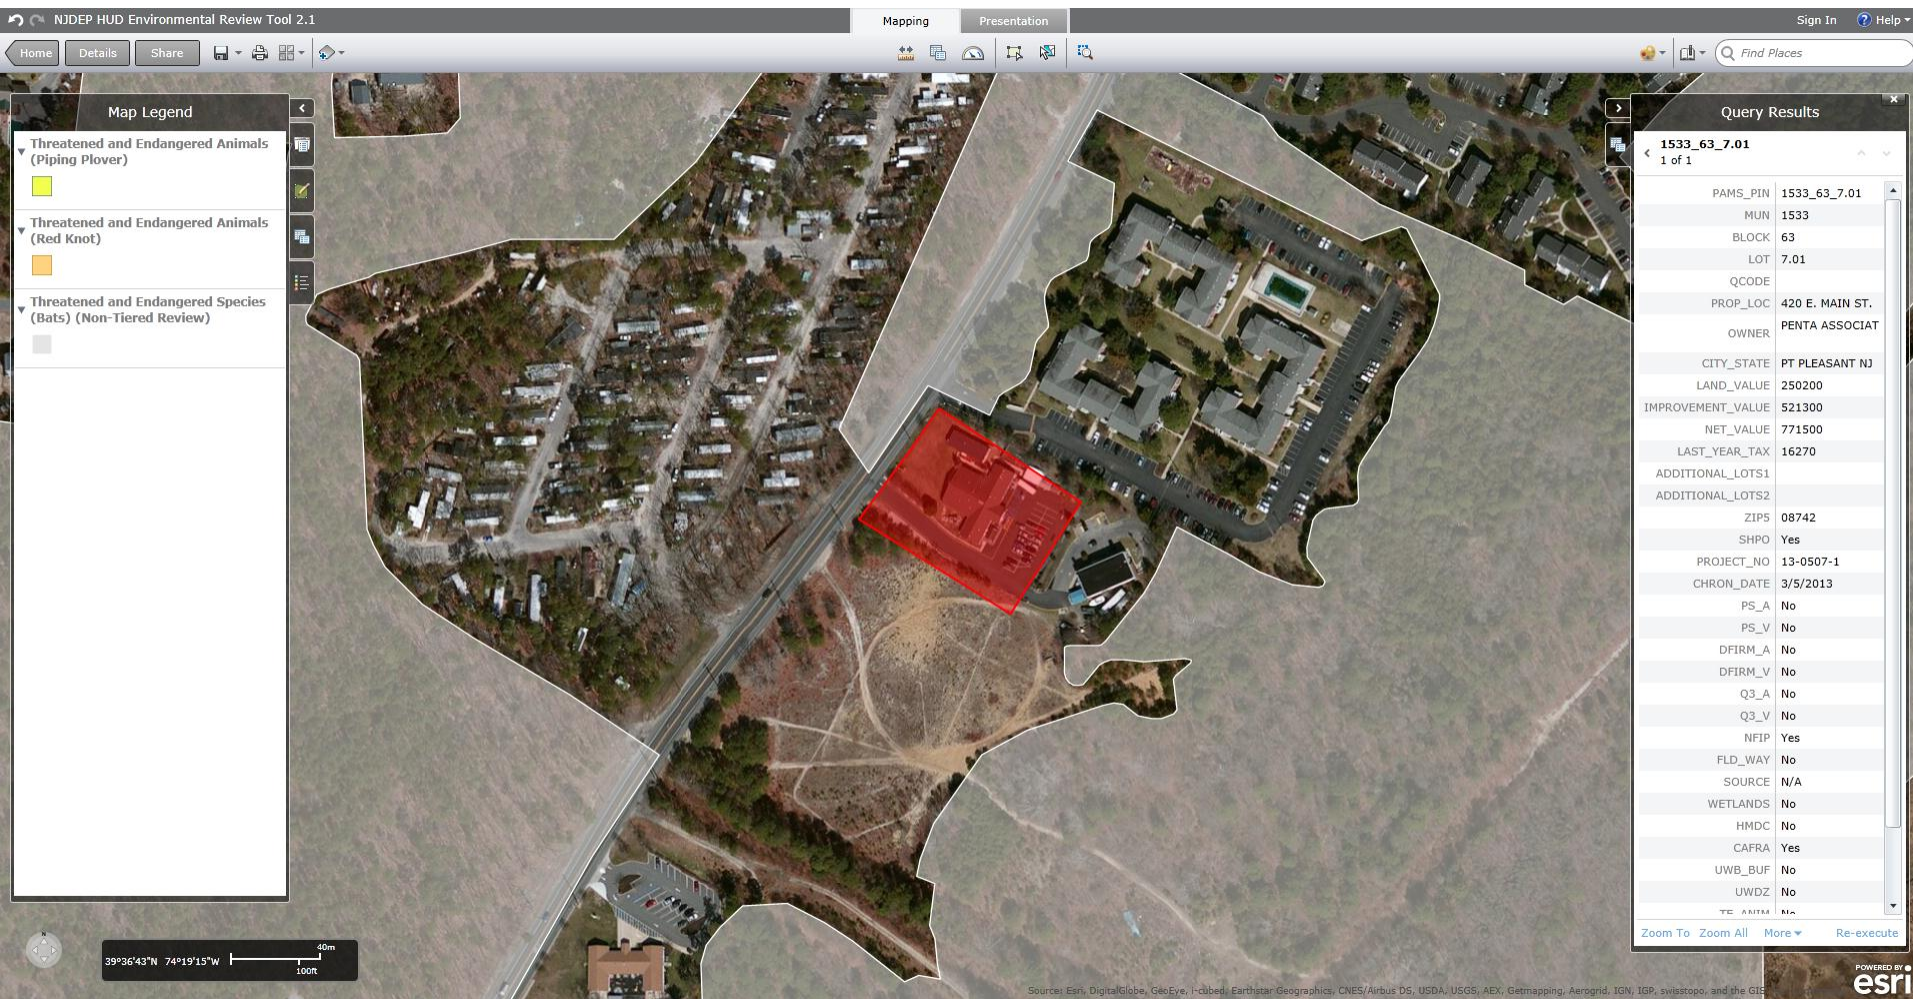

Application ID#: NCR39564 Block 63 Lot 7.01 Address: 420 East Main Street, Tuckerton

Endangered Species Map

# Application ID#: NCR39564 Block 63 Lot 7.01 Address: 420 East Main Street, Tuckerton

Endangered Species Map – Centroids Layer